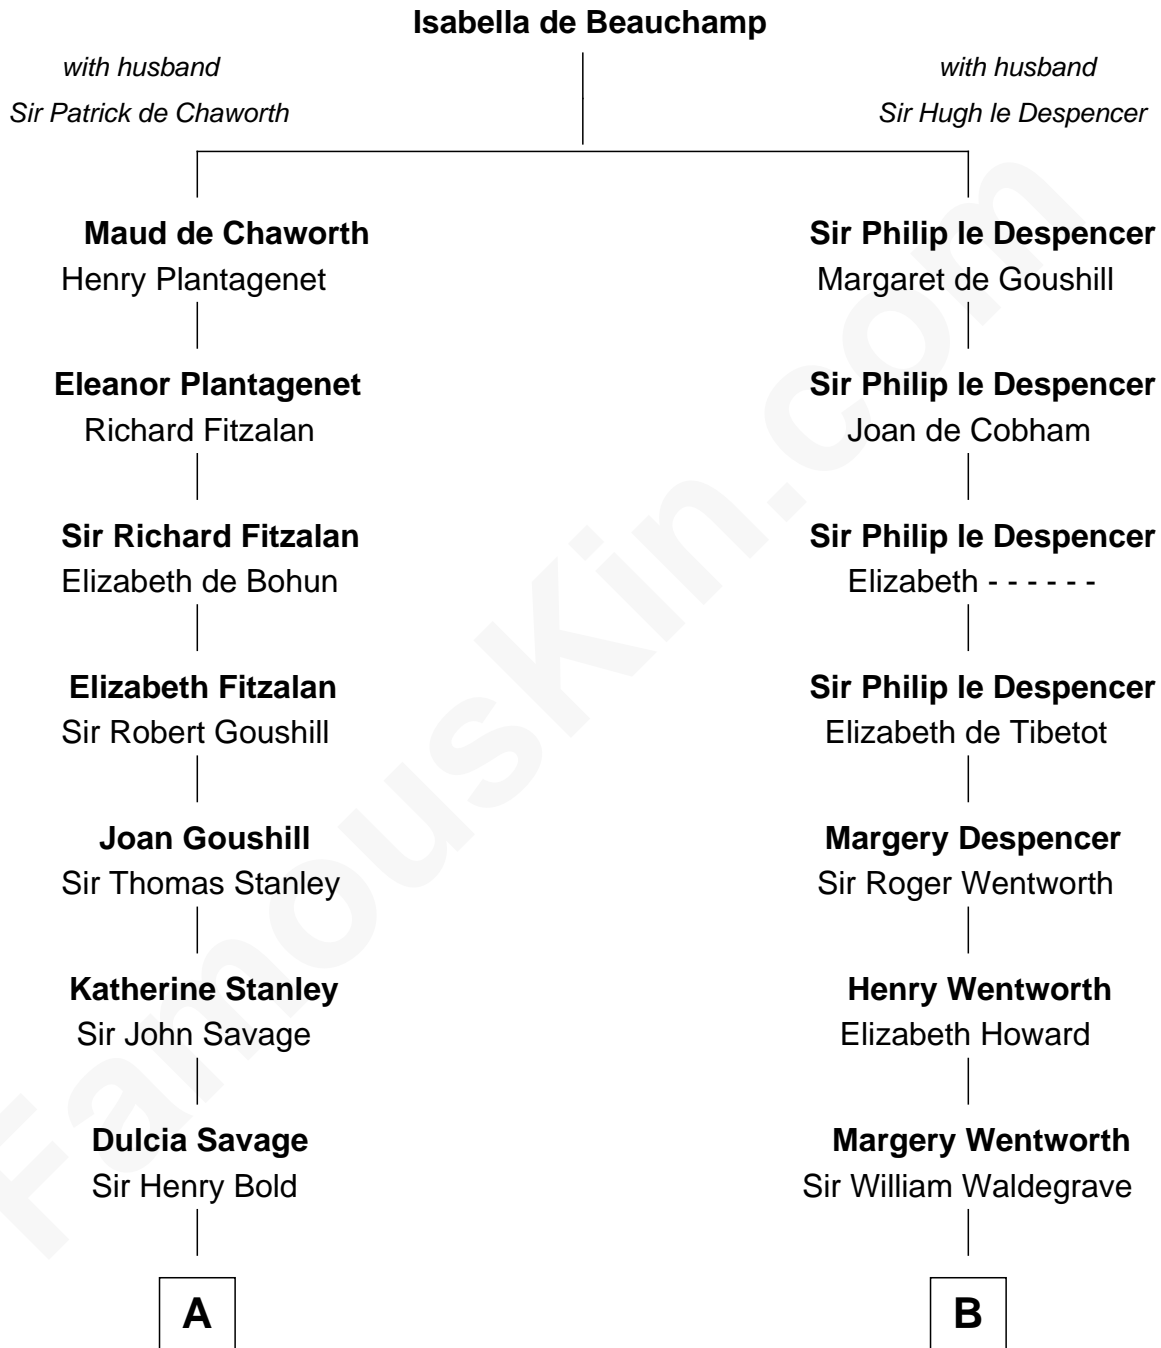

FamousKin.com

Relationship Chart of

Richard Henry Lee

Signer of the Declaration of Independence

14th cousin 7 times removed of

Maggie Gyllenhaal
Movie Actress

C

Anders Leonard Gyllenhaal

Selma Amanda Nelson

Leonard Ephraim Gyllenhaal

Philo Pendleton

Hugh Anders Gyllenhaal

Virginia Lowrie Childs

Stephen Roark Gyllenhaal

Naomi Achs

Maggie Gyllenhaal