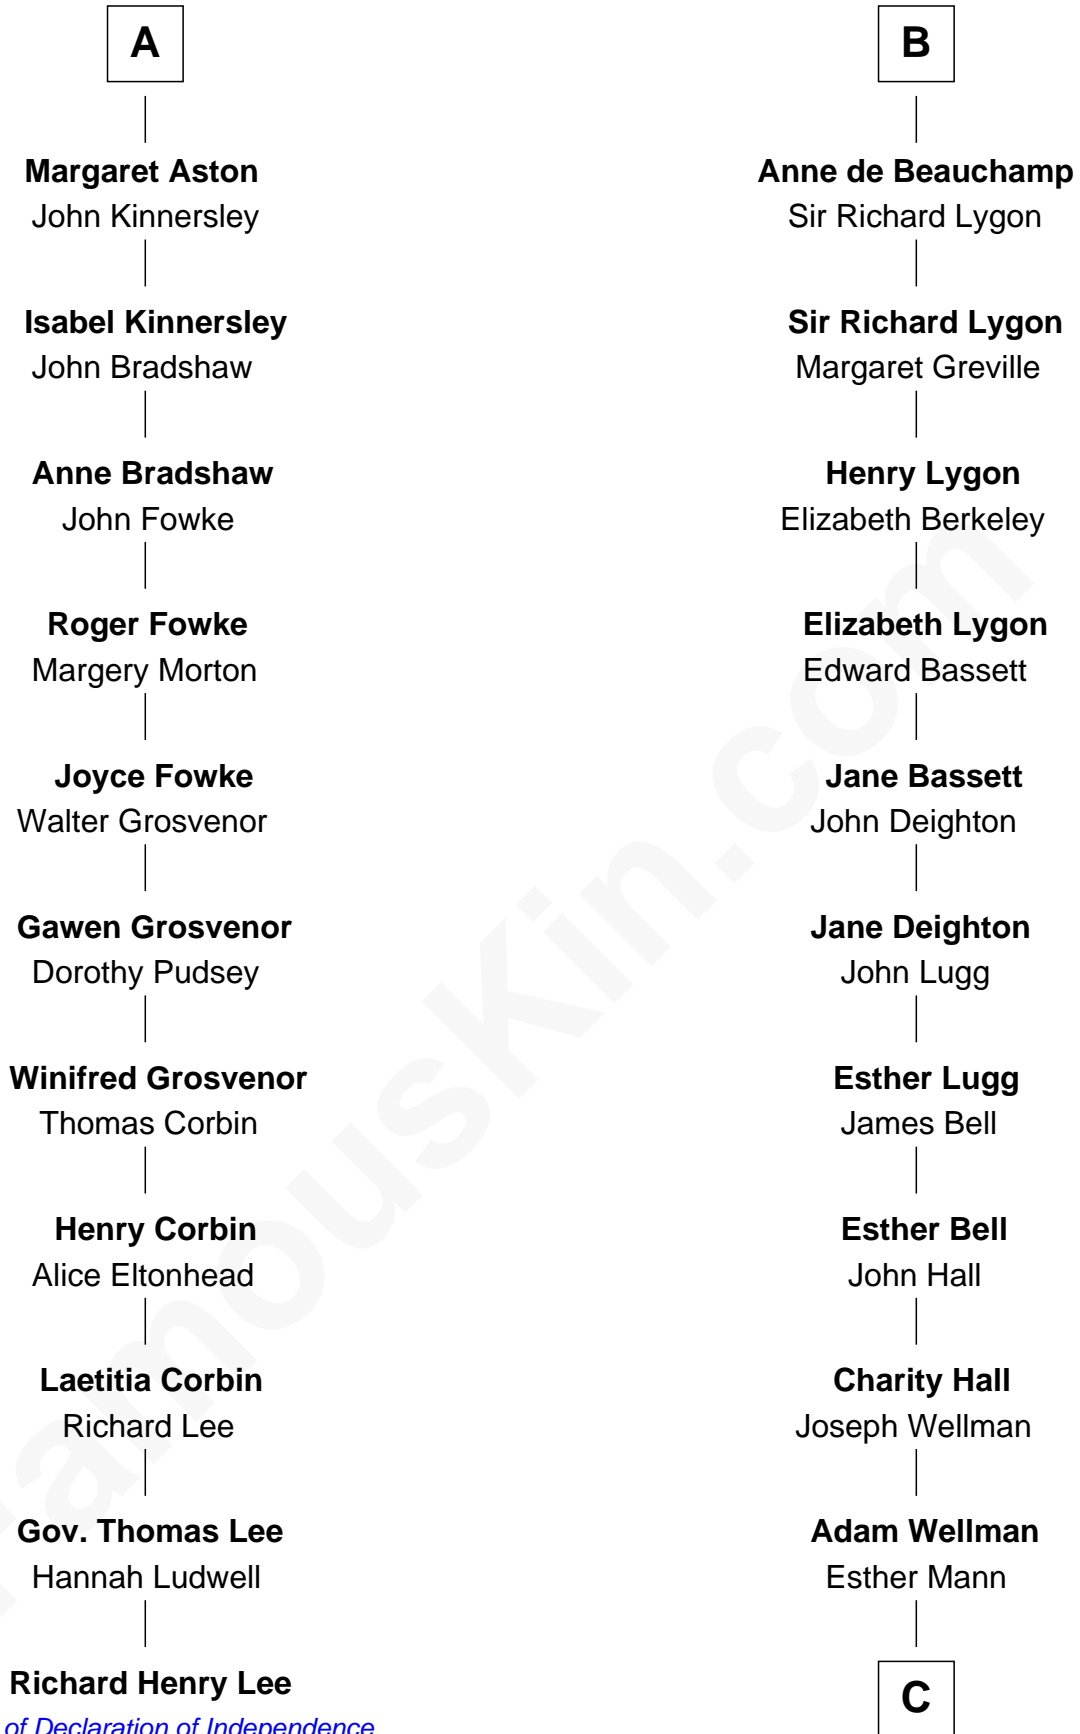

FamousKin.com

Relationship Chart of

Richard Henry Lee

Signer of the Declaration of Independence

17th cousin 3 times removed of

Jack London

Author of "The Call of the Wild"

C

—
Joel Wellman

Betsey Baker

—
Marshall Daniel Wellman

Eleanor Garrett Jones

—
Flora Wellman

William Henry Chaney

—
Jack London

Author of "The Call of the Wild"