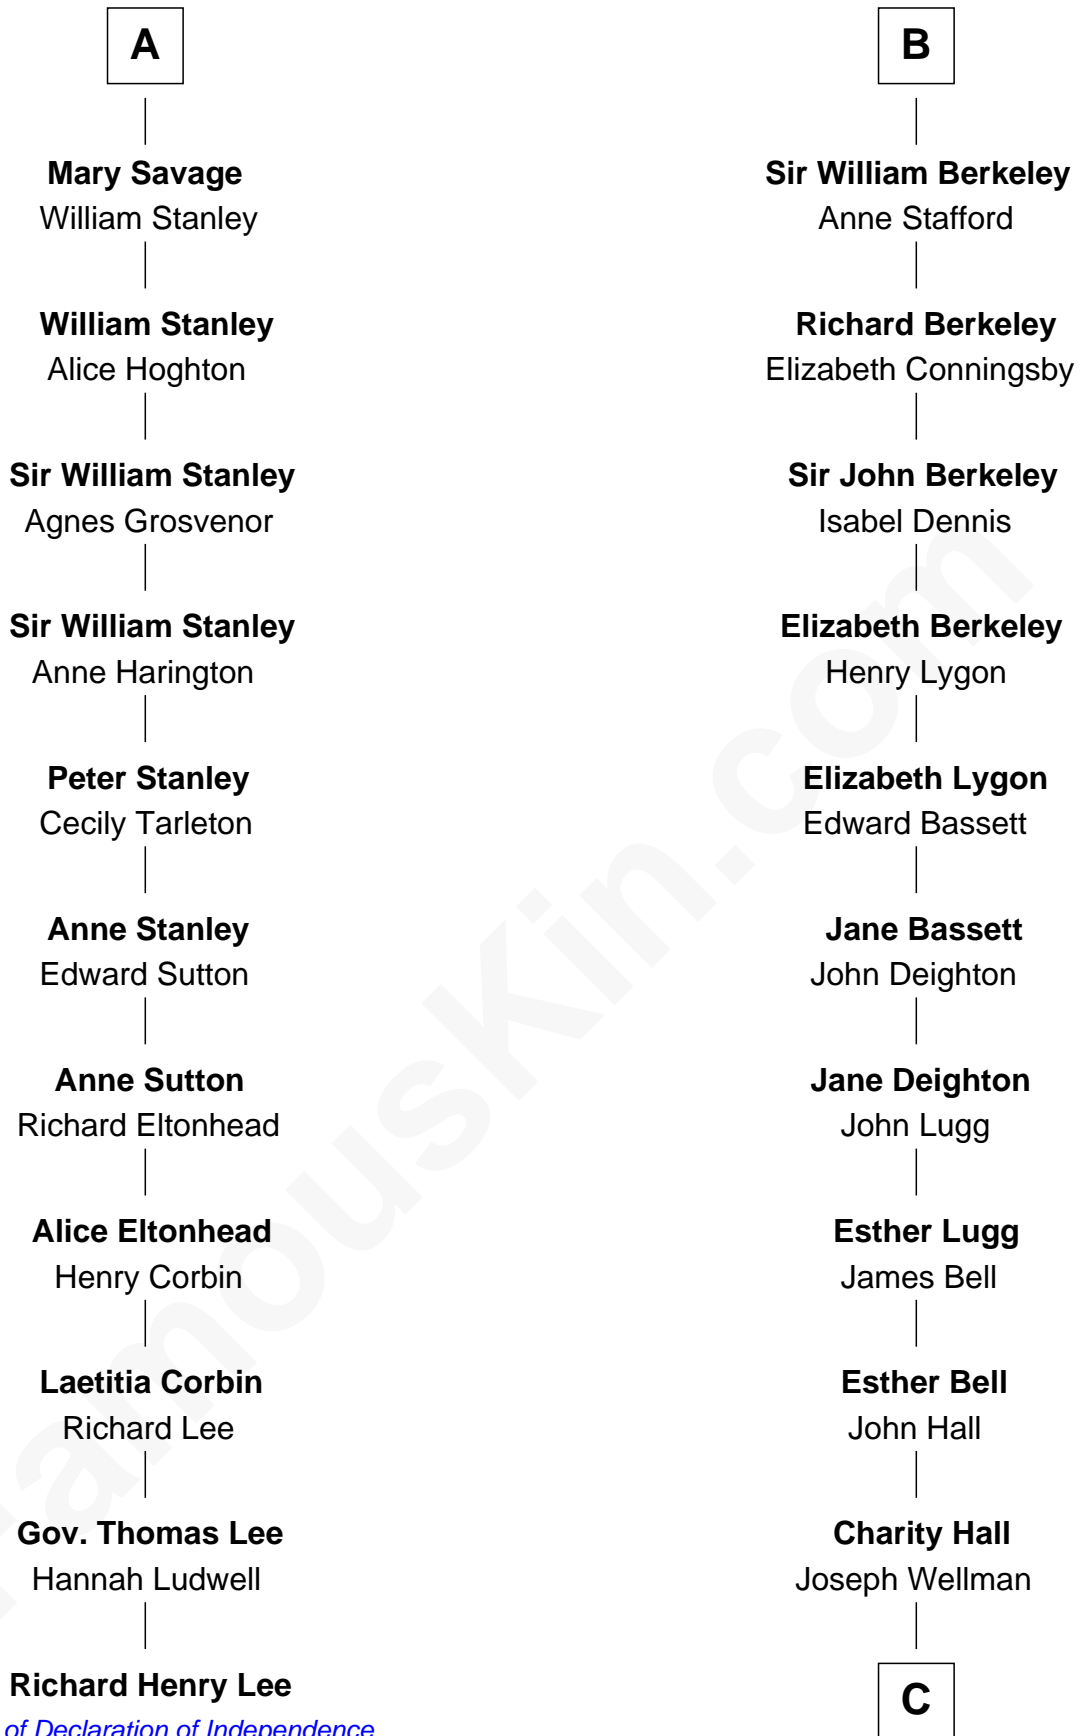

FamousKin.com

Relationship Chart of

Richard Henry Lee

Signer of the Declaration of Independence

17th cousin 4 times removed of

Jack London

Author of "The Call of the Wild"

C

—
Adam Wellman

Esther Mann

—
Joel Wellman

Betsey Baker

—
Marshall Daniel Wellman

Eleanor Garrett Jones

—
Flora Wellman

William Henry Chaney