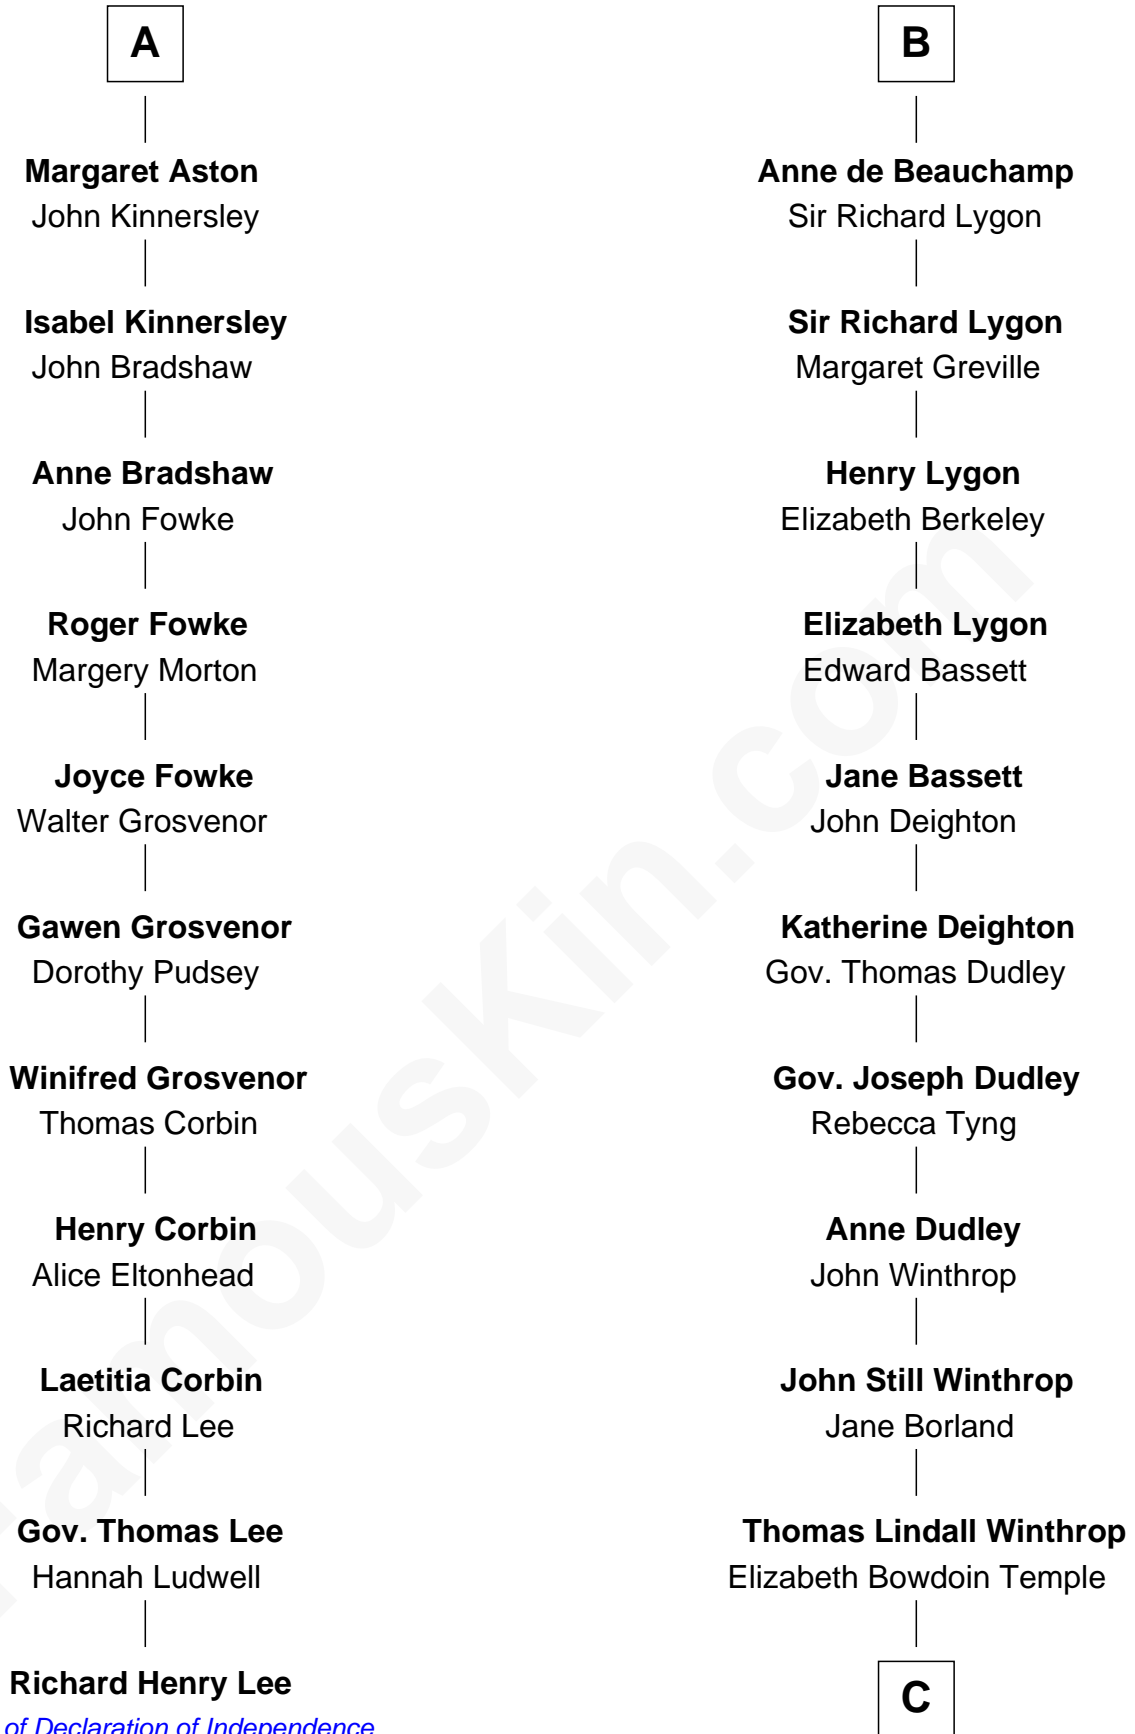

## Relationship Chart of

### Richard Henry Lee

*Signer of the Declaration of Independence*

17th cousin 4 times removed of

**John Kerry**

*68th U.S. Secretary of State*

**C**

**Robert Charles Winthrop**  
Elizabeth Cabot Blanchard

**Robert Charles Winthrop**  
Elizabeth Mason

**Margaret Tyndal Winthrop**  
James Grant Forbes

**Rosemary Isabel Forbes**  
Richard John Kerry

**John Kerry**  
*68th U.S. Secretary of State*

FamousKin.com