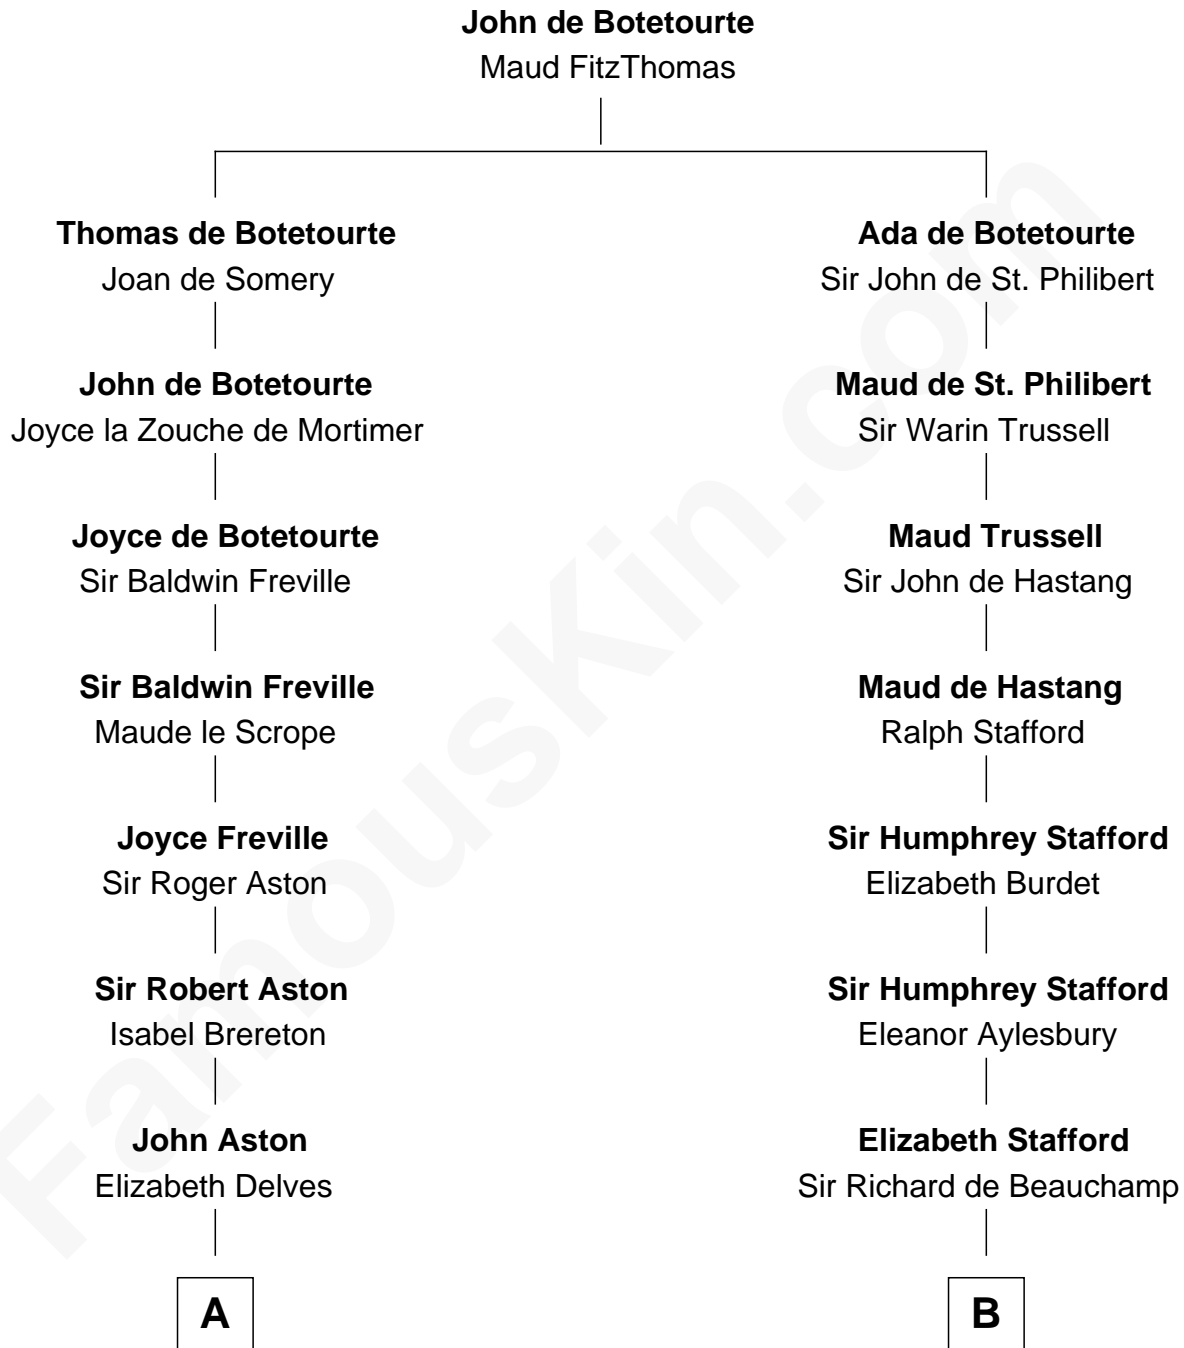

## Relationship Chart of

### Richard Henry Lee

*Signer of the Declaration of Independence*

17th cousin 4 times removed of

**John Kerry**

*68th U.S. Secretary of State*

**C**

**Robert Charles Winthrop**  
Elizabeth Cabot Blanchard

**Robert Charles Winthrop**  
Elizabeth Mason

**Margaret Tyndal Winthrop**  
James Grant Forbes

**Rosemary Isabel Forbes**  
Richard John Kerry

**John Kerry**  
*68th U.S. Secretary of State*

FamousKin.com