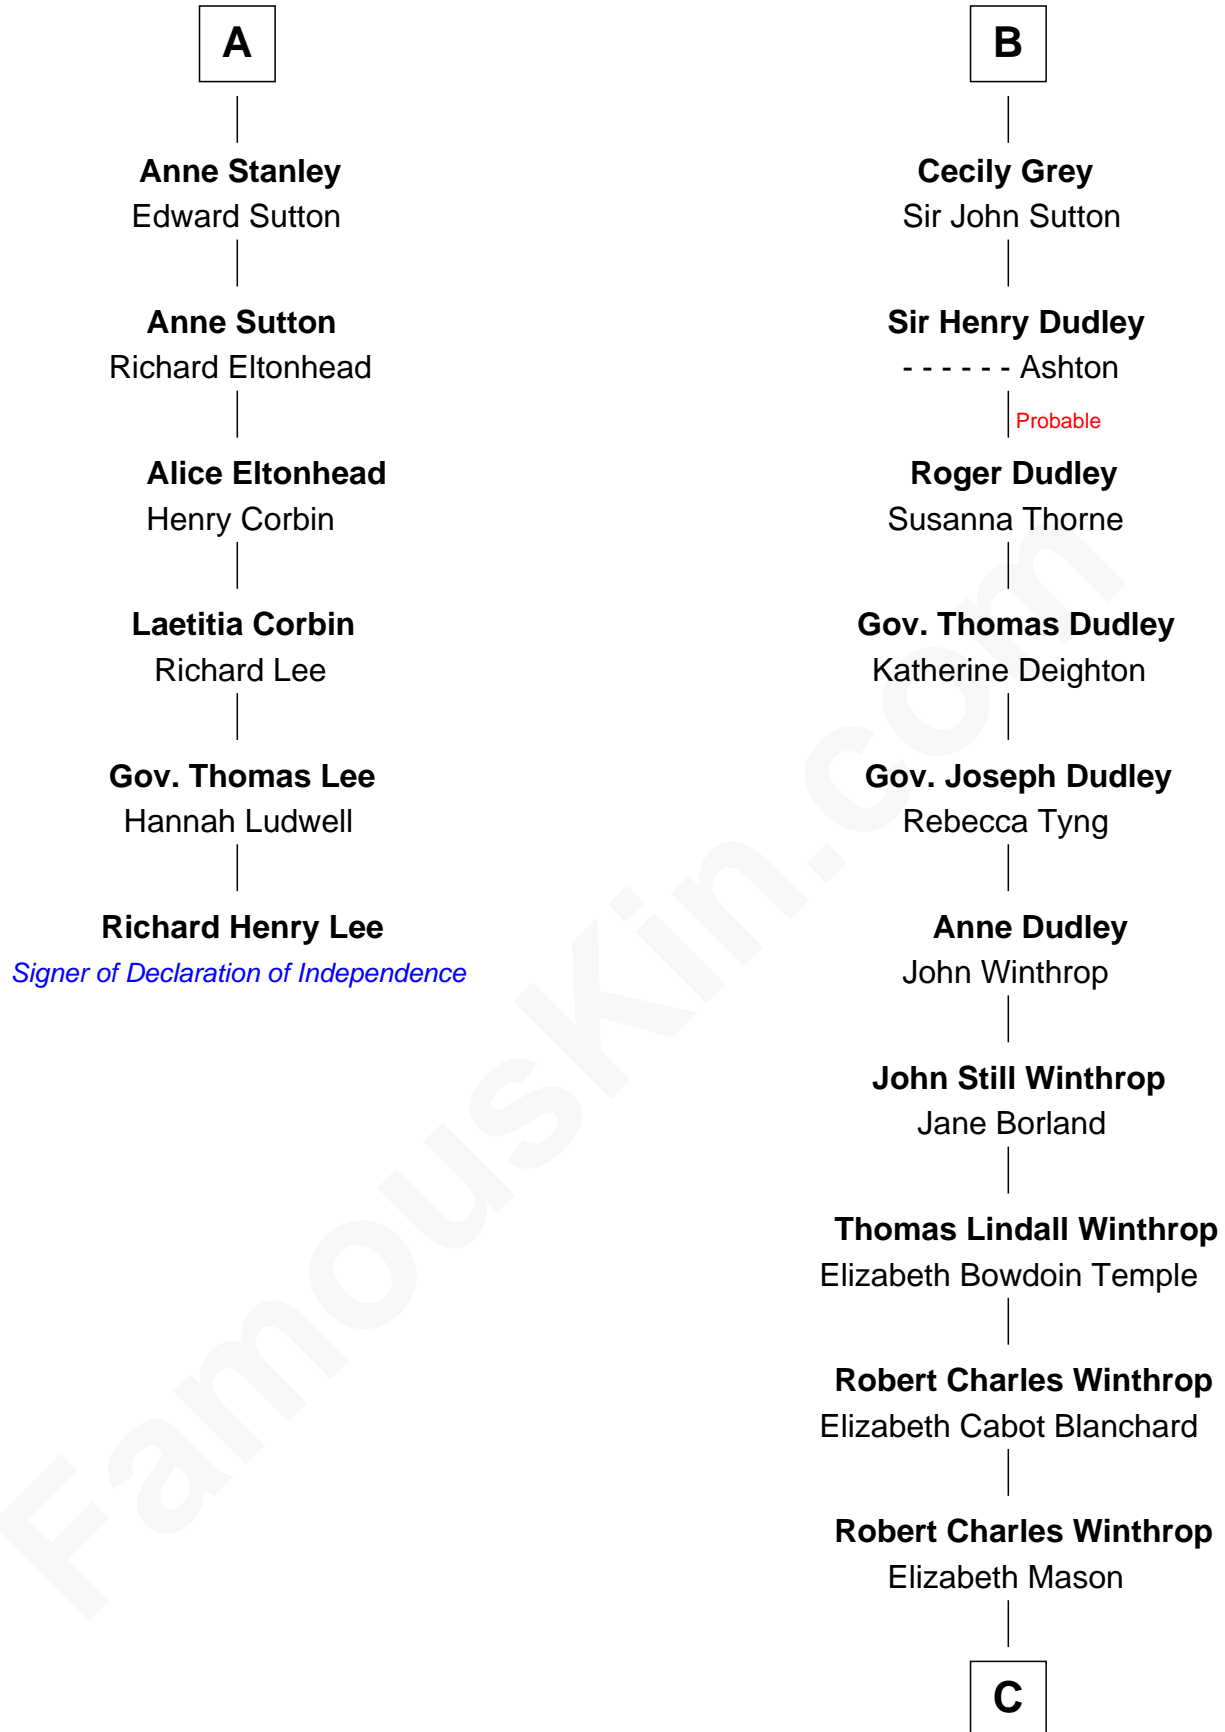

FamousKin.com

Relationship Chart of

Richard Henry Lee

Signer of the Declaration of Independence

12th cousin 7 times removed of

John Kerry

68th U.S. Secretary of State

C

—
Margaret Tyndal Winthrop

James Grant Forbes

—
Rosemary Isabel Forbes

Richard John Kerry

—
John Kerry

68th U.S. Secretary of State

FamousKin.com