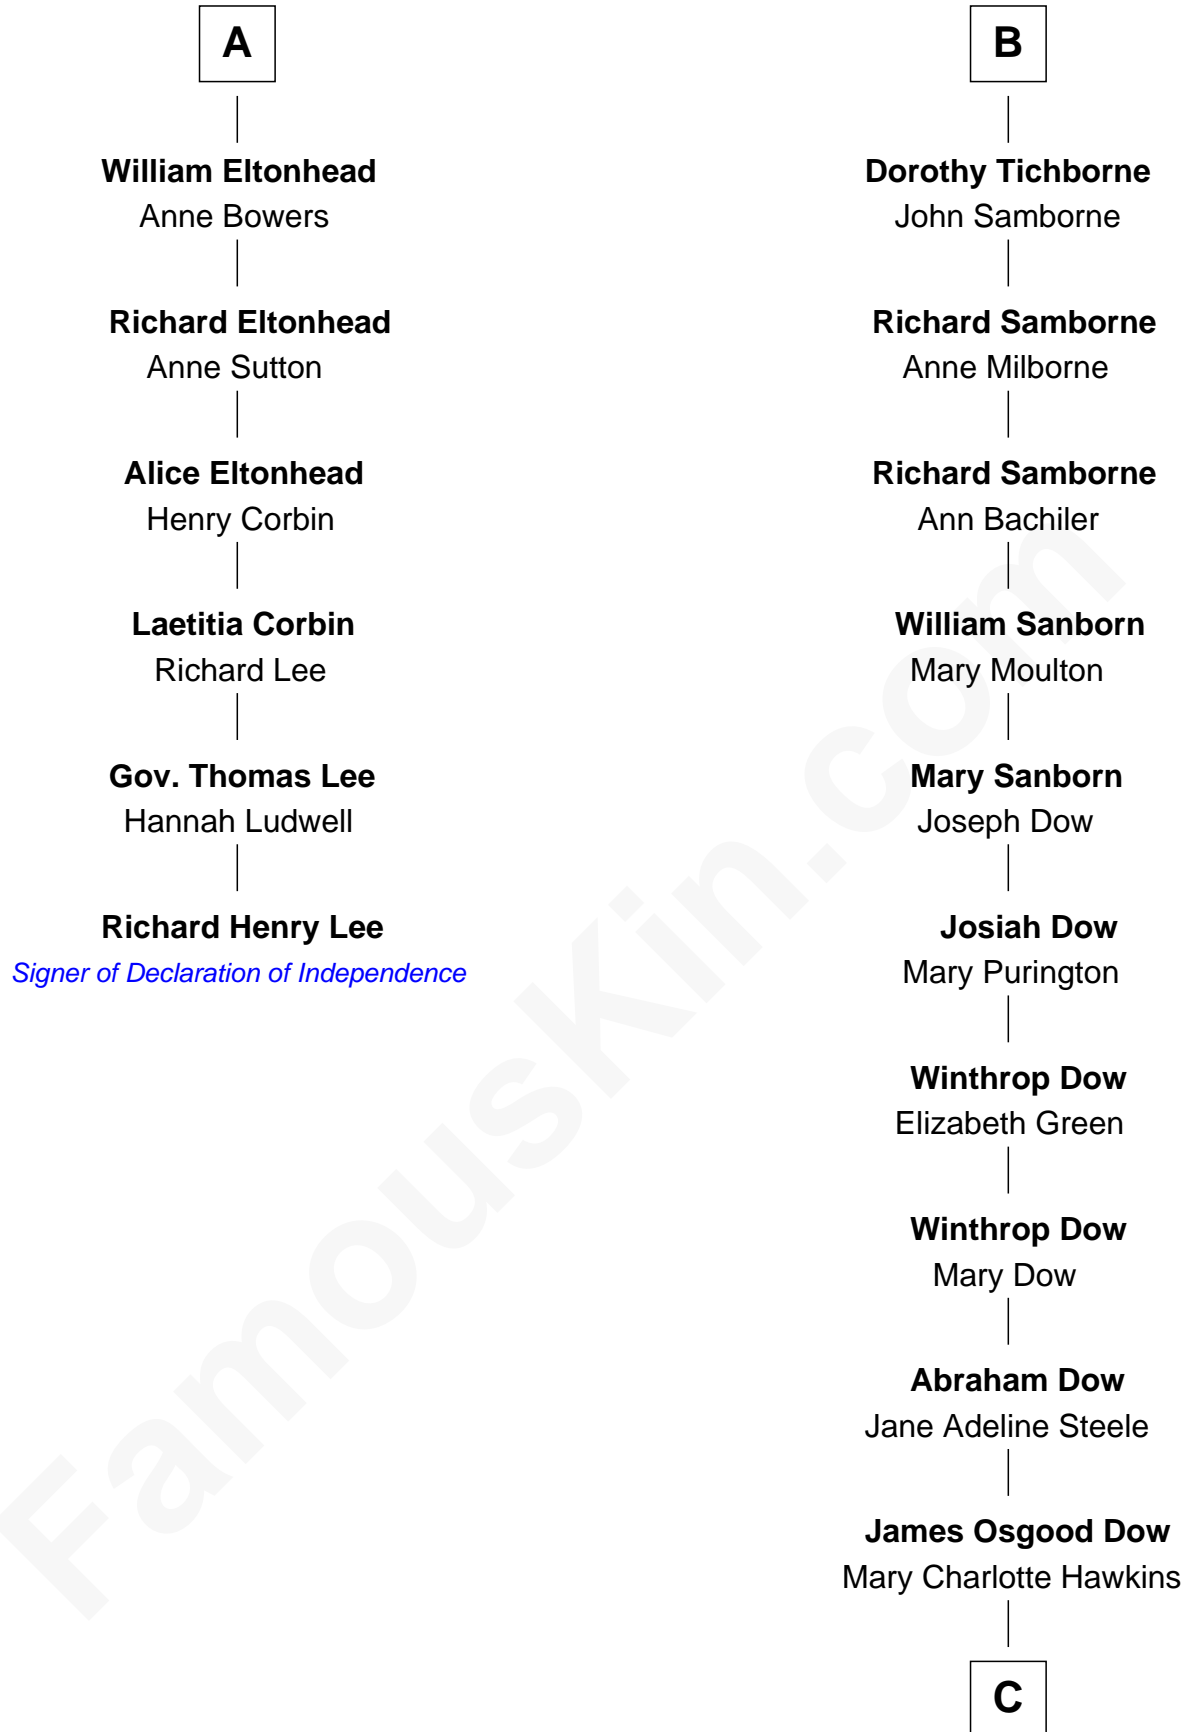

FamousKin.com

Relationship Chart of

Richard Henry Lee

Signer of the Declaration of Independence

12th cousin 7 times removed of

Grace Slick

Singer, Songwriter - Jefferson Airplane

C

—
Grace Josephine Dow

Arthur Wilford Wing

—
Ivan Wilford Wing

Virginia Barnett

—
Grace Slick

Singer, Songwriter - Jefferson Airplane

FamousKin.com