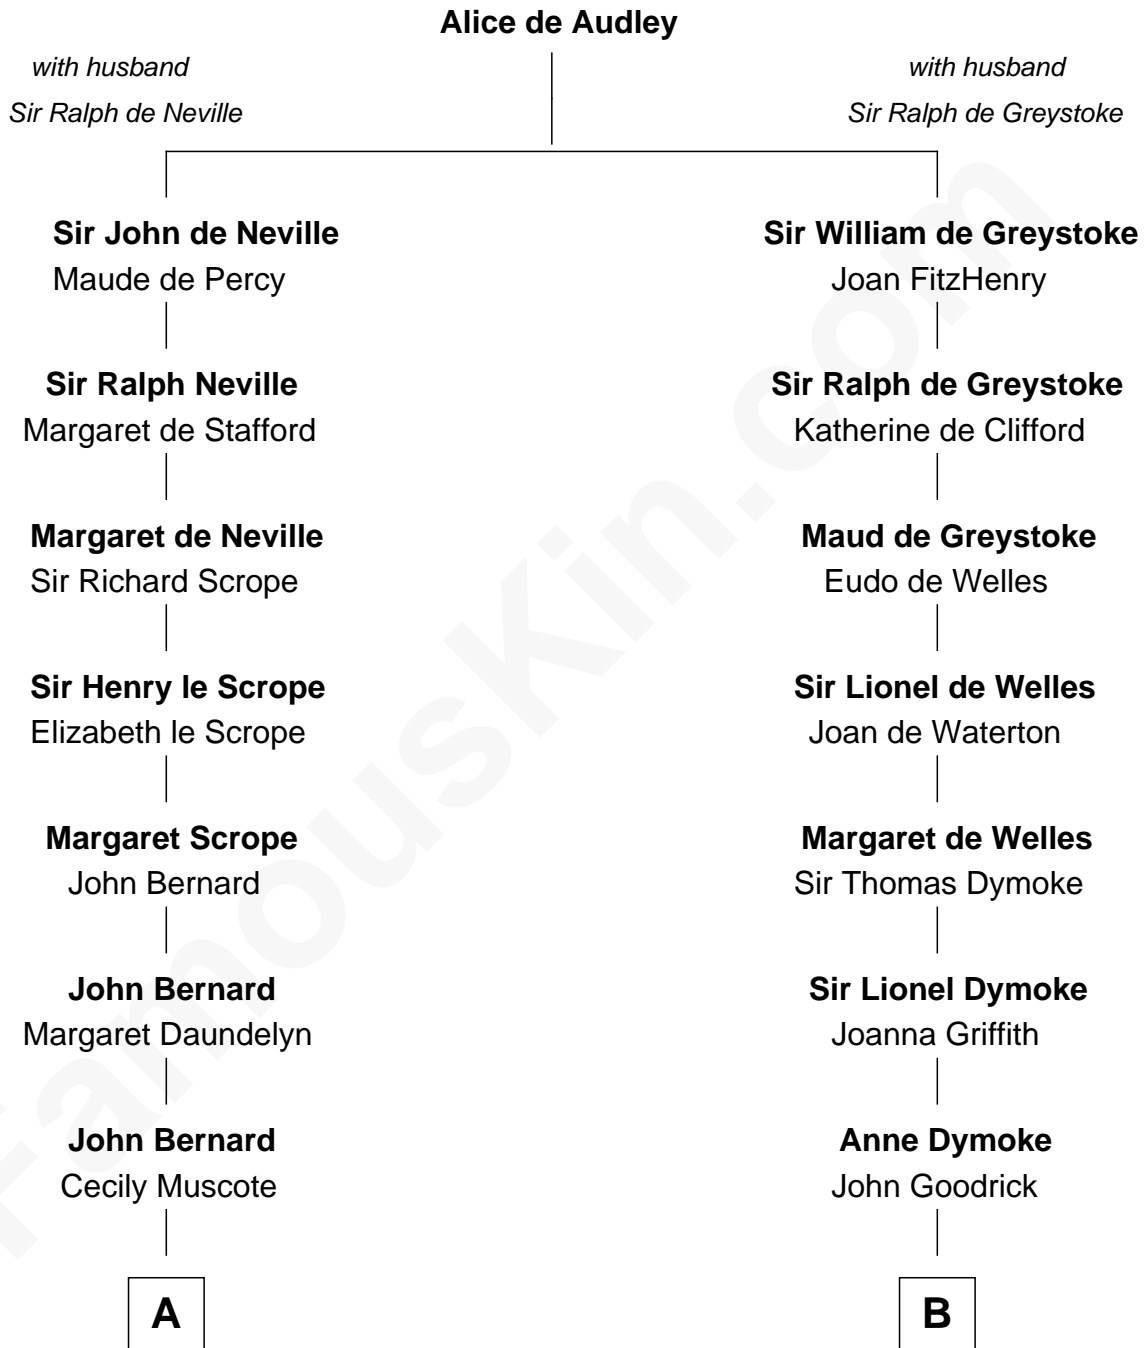

## Relationship Chart of

### Richard Henry Lee

*Signer of the Declaration of Independence*

13th cousin 7 times removed of

### Lucille Ball

*TV Actress - "I Love Lucy"*

**C**

**George Osborn Durrell**

Anne Jane Jewell

**Nellie Rebecca Durrell**

Jasper Clinton Ball

**Henry Durrell Ball**