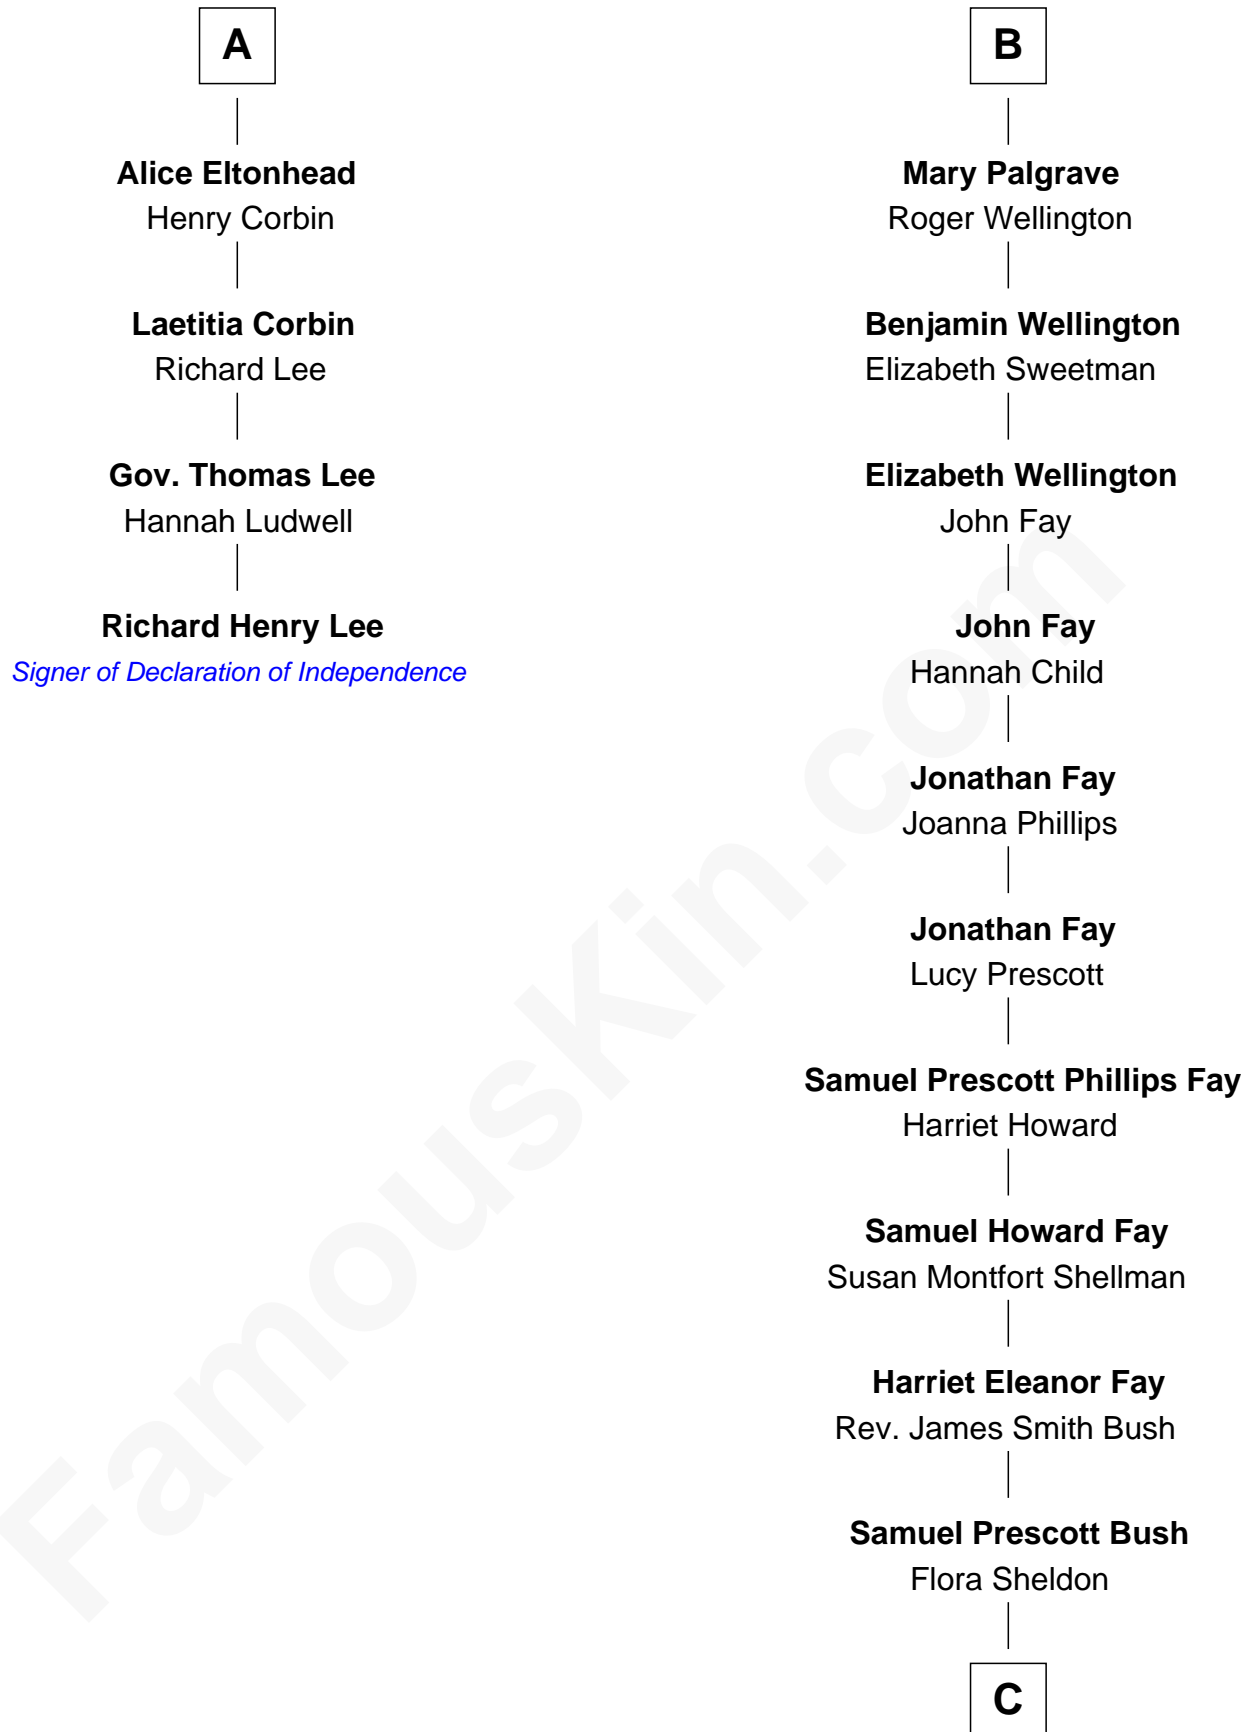

FamousKin.com

Relationship Chart of

Richard Henry Lee

Signer of the Declaration of Independence

10th cousin 9 times removed of

Jeb Bush

43rd Governor of Florida

Sir Robert Goushill

Elizabeth Fitzalan

C

Prescott Sheldon Bush

Dorothy Wear Walker

George Herbert Walker Bush

Barbara Pierce

Jeb Bush

43rd Governor of Florida