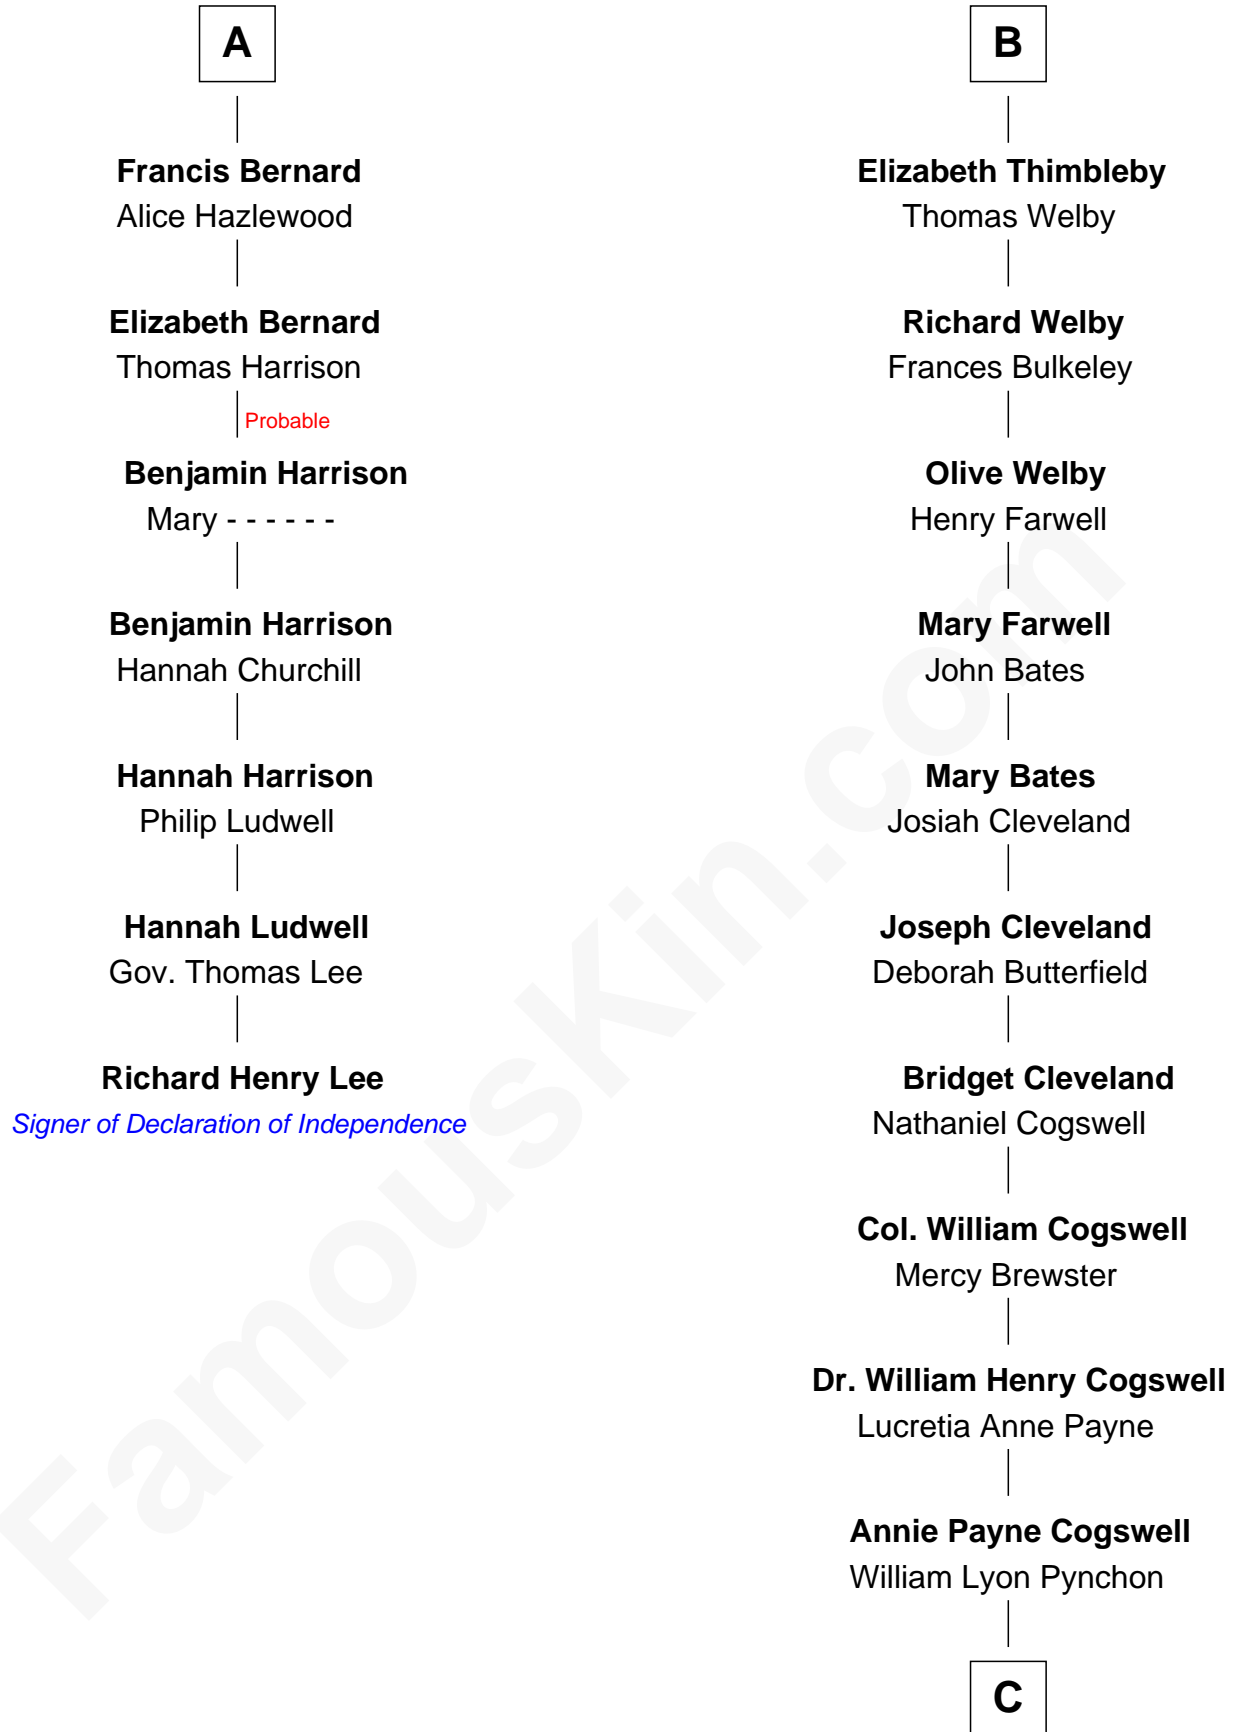

## Relationship Chart of

### Richard Henry Lee

*Signer of the Declaration of Independence*

13th cousin 6 times removed of

**Thomas Pynchon**  
*American Novelist*

**Sir William de Ros**  
Margery de Badlesmere

C

William Henry Chichele Pynchon