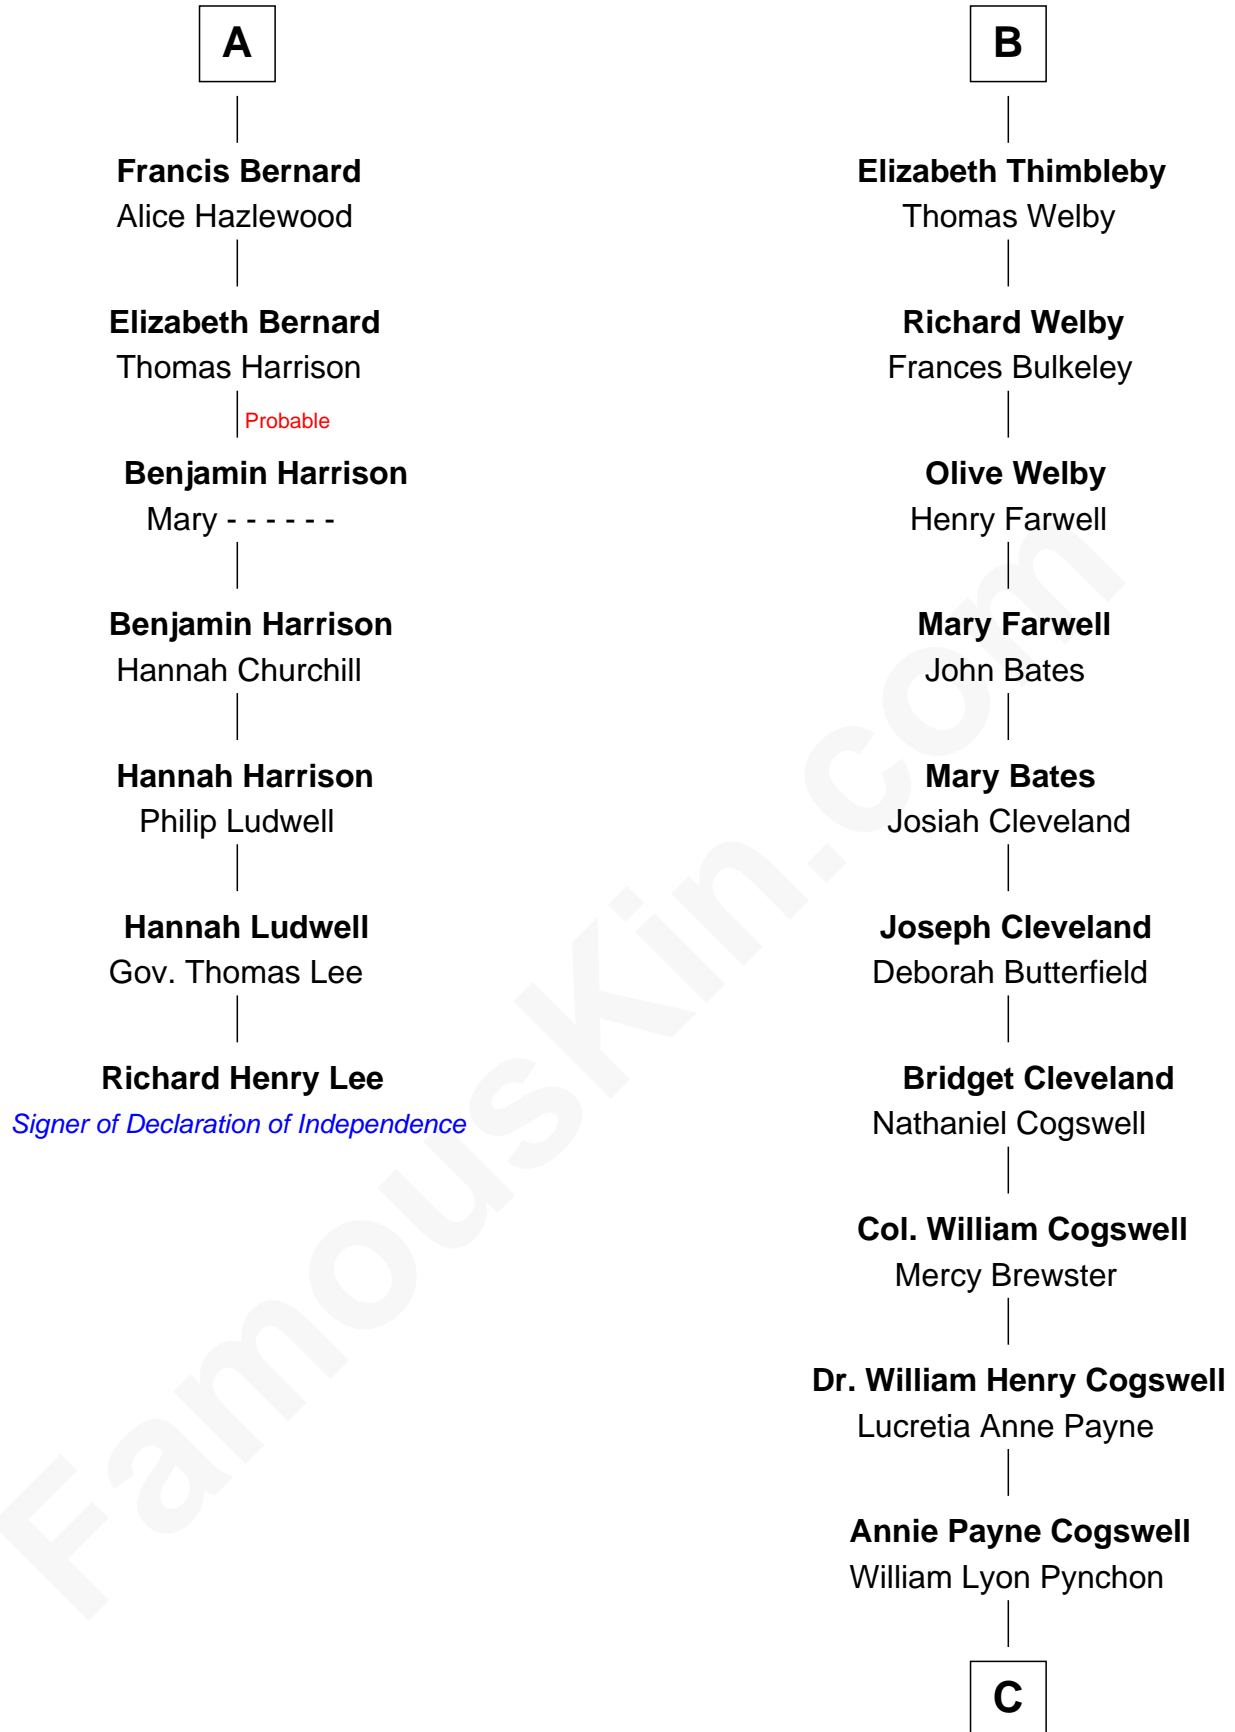

## Relationship Chart of

### Richard Henry Lee

*Signer of the Declaration of Independence*

13th cousin 6 times removed of

**Thomas Pynchon**  
*American Novelist*

**Margaret de Audley**  
Ralph de Stafford

C

William Henry Chichele Pynchon