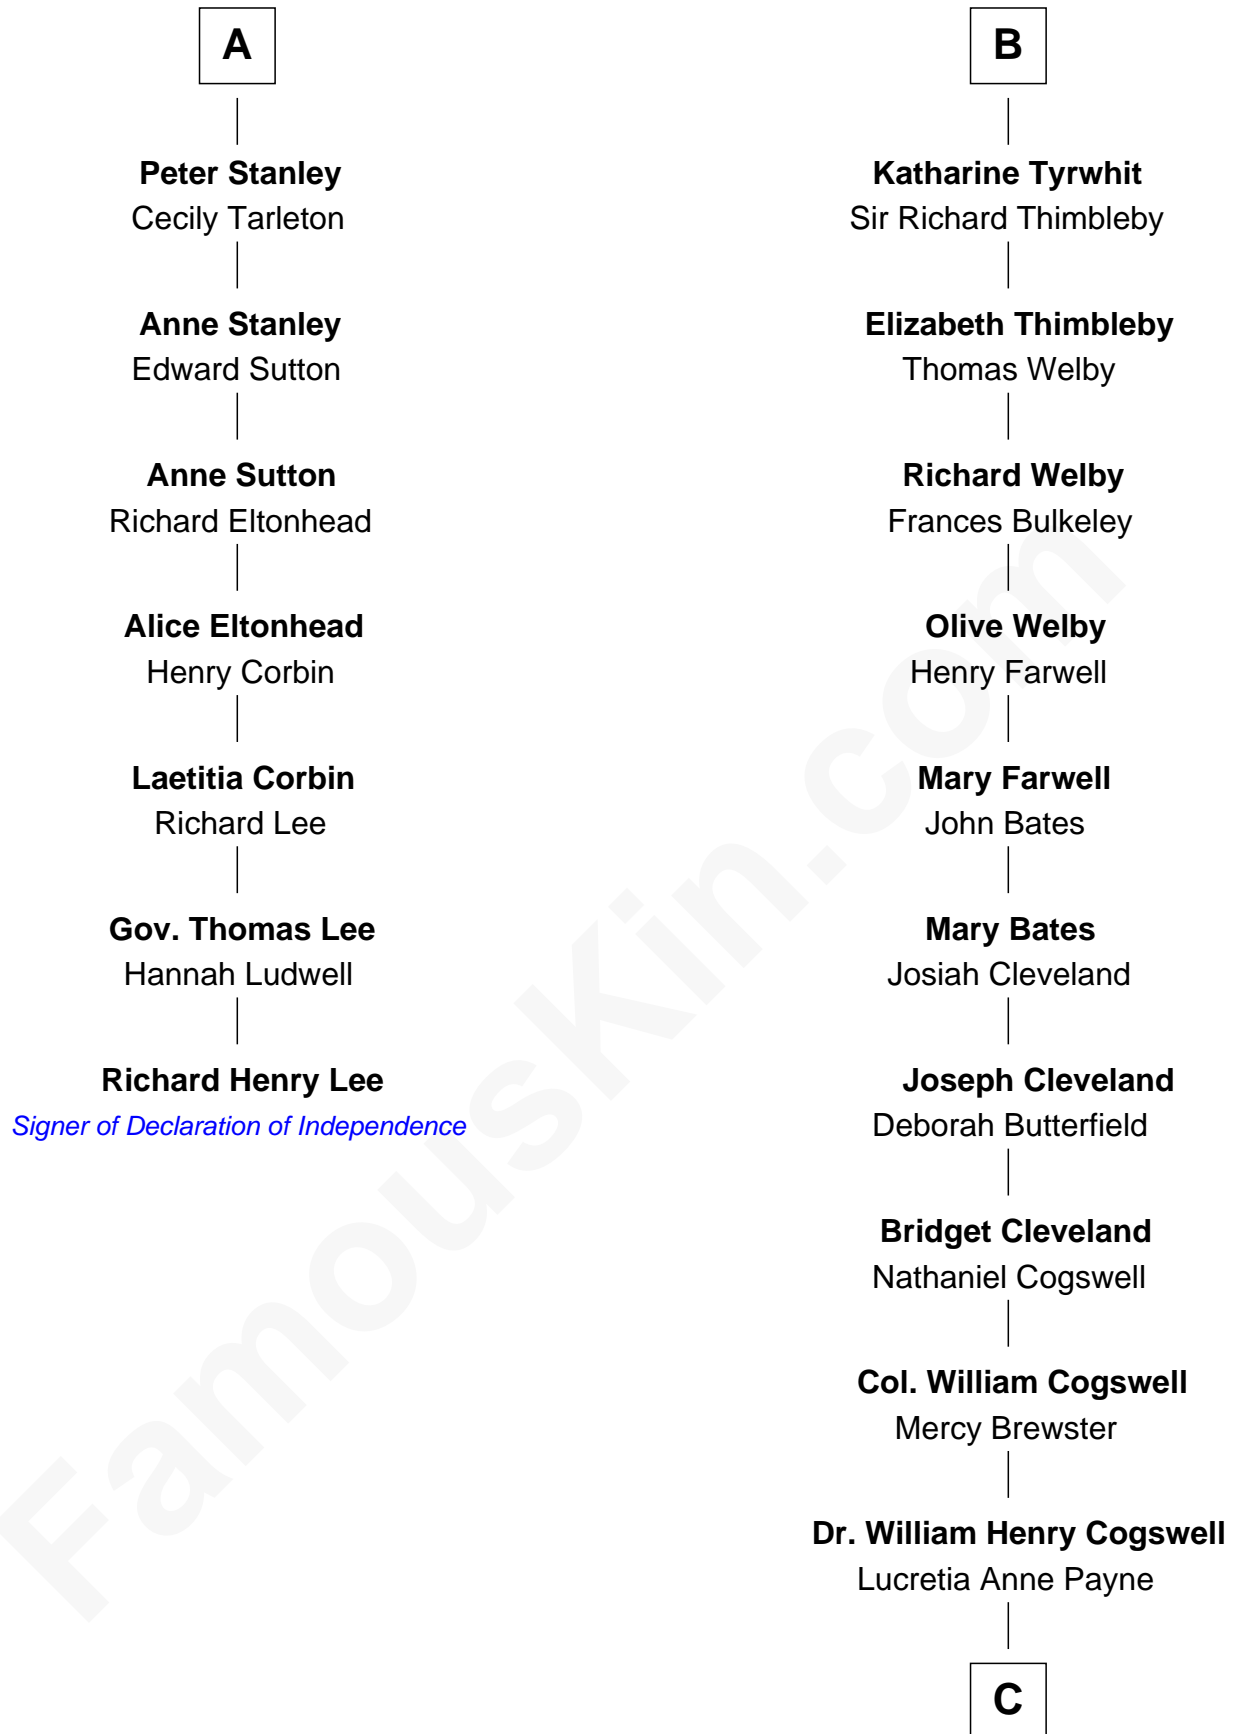

FamousKin.com

Relationship Chart of

Richard Henry Lee

Signer of the Declaration of Independence

13th cousin 7 times removed of

Thomas Pynchon
American Novelist

Sir Robert de Holland
Maude la Zouche

Maude de Holland
Sir Thomas de Swinnerton

Sir Robert de Swinnerton
Elizabeth de Beke

Maud de Swinnerton
Sir John Savage

Mary Savage
William Stanley

William Stanley
Alice Hoghton

Sir William Stanley
Agnes Grosvenor

Sir William Stanley
Anne Harington

A

Elizabeth de Holland
Sir Henry FitzRoger

John FitzRoger
Alice - - - - -

Elizabeth FitzRoger
Sir John Bonville

Sir William Bonville
Margaret Grey

Elizabeth Bonville
William Talboys

Sir Robert Talboys
Elizabeth Heron

Maud Talboys
Sir Robert Tyrwhit

B

C

Annie Payne Cogswell

William Lyon Pynchon

William Henry Chichele Pynchon

Carrie Susan Moyses

Thomas Ruggles Pynchon