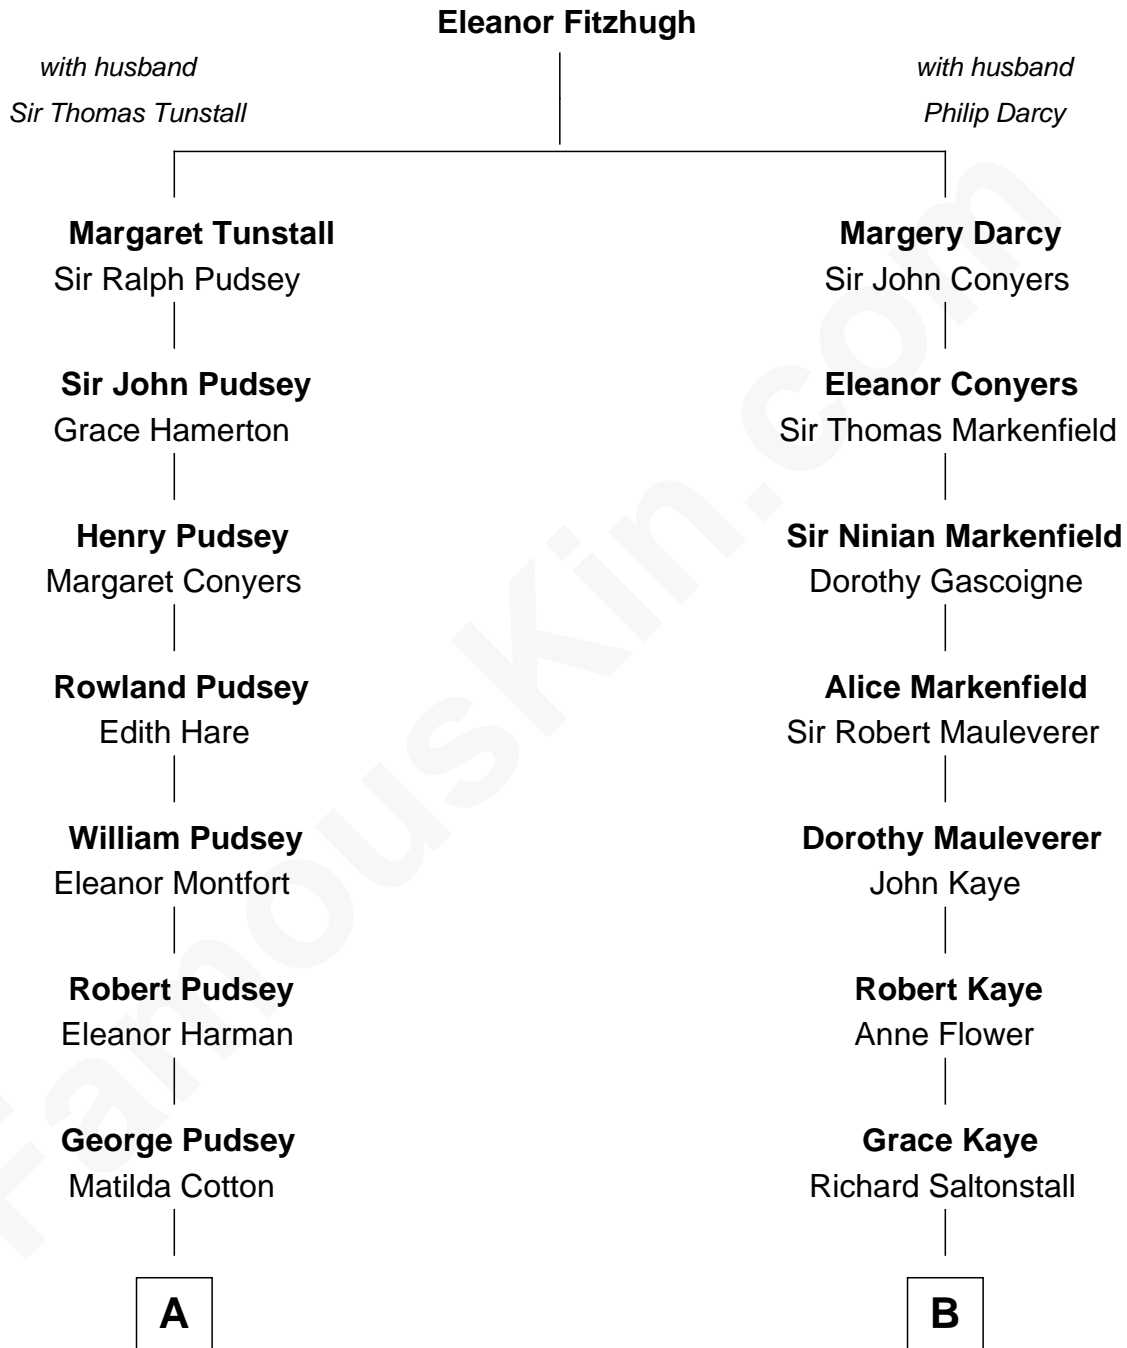

FamousKin.com

Relationship Chart of

Richard Henry Lee

Signer of the Declaration of Independence

12th cousin 8 times removed of

Paget Brewster
TV Actress

C

Donald Mitchell Ryerson

Isabelle McGenniss

Joan Ryerson

George Washington Wales Brewster

Galen Brewster

Hathaway Tew

Paget Brewster

TV Actress

FamousKin.com