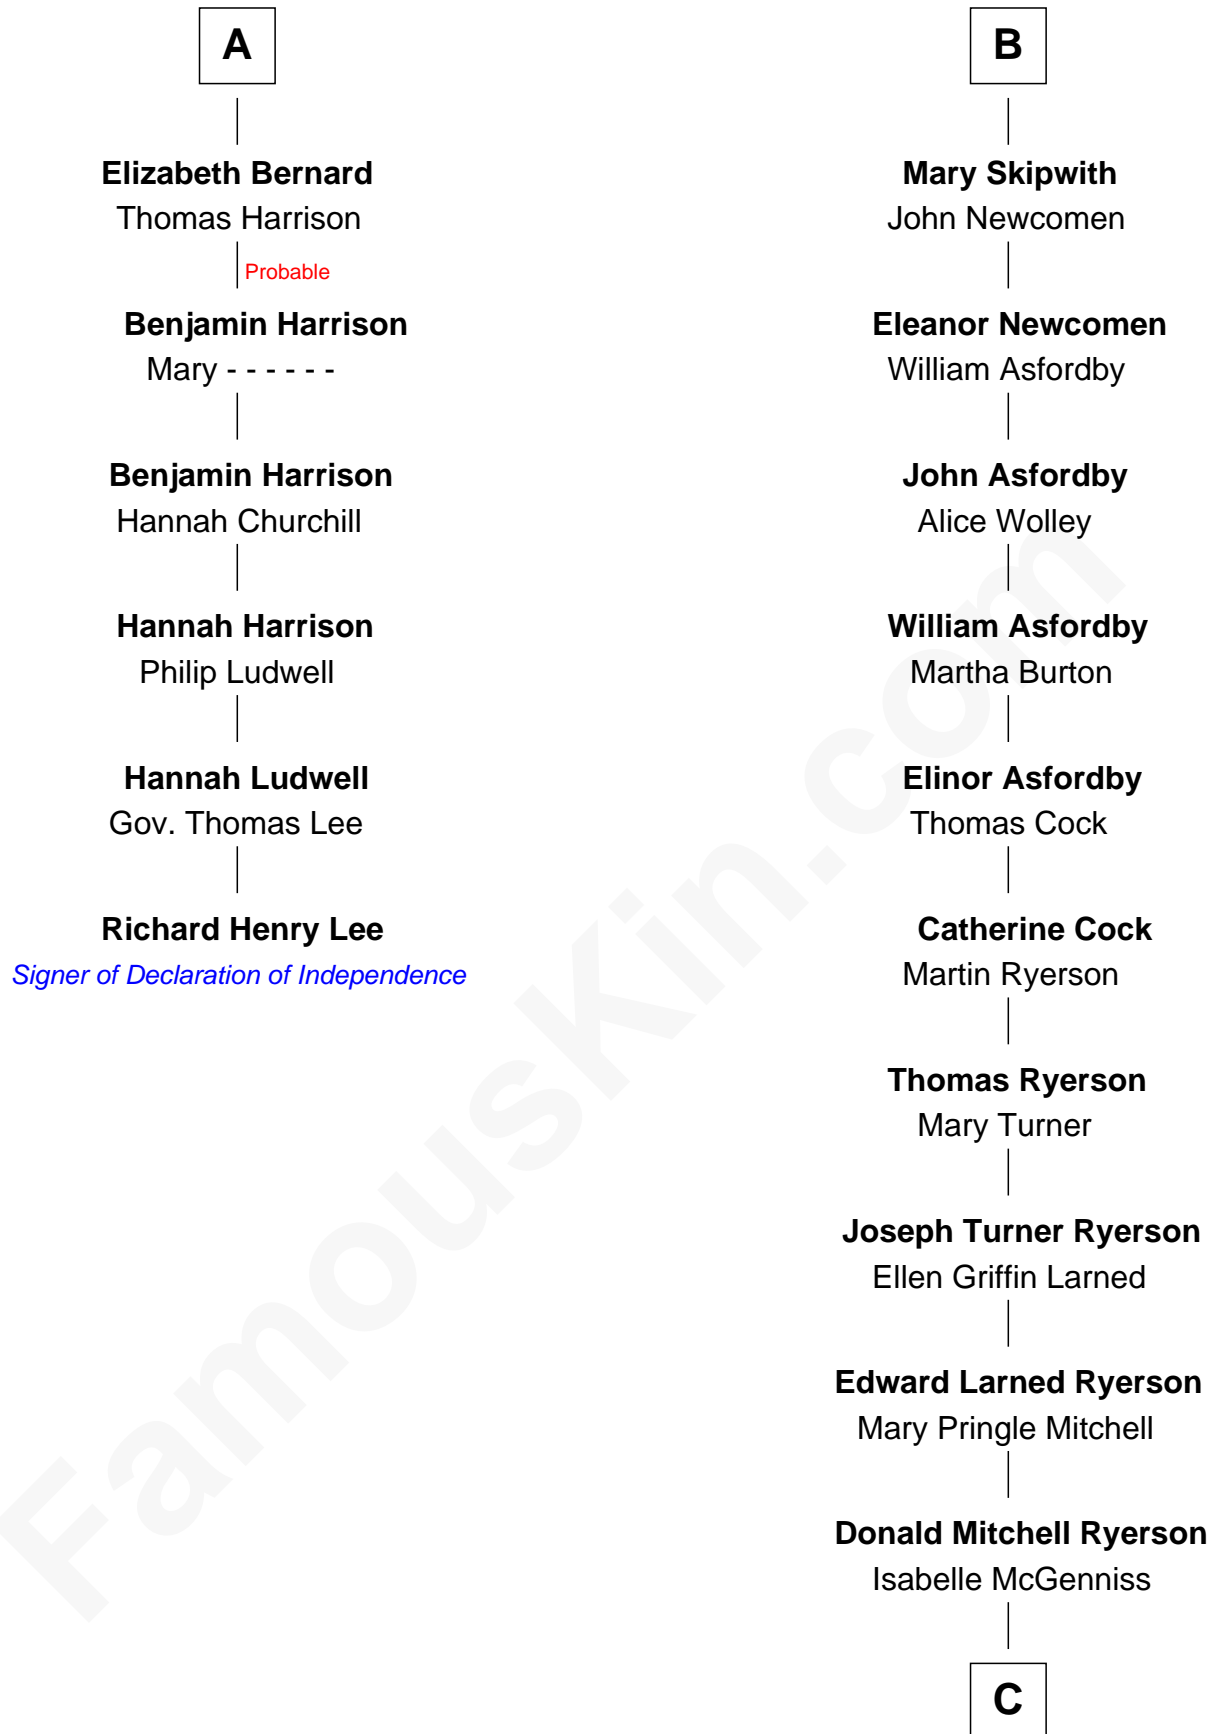

FamousKin.com

Relationship Chart of

Richard Henry Lee

Signer of the Declaration of Independence

12th cousin 7 times removed of

Paget Brewster
TV Actress

C

Joan Ryerson

George Washington Wales Brewster

Galen Brewster

Hathaway Tew

Paget Brewster

TV Actress

FamousKin.com