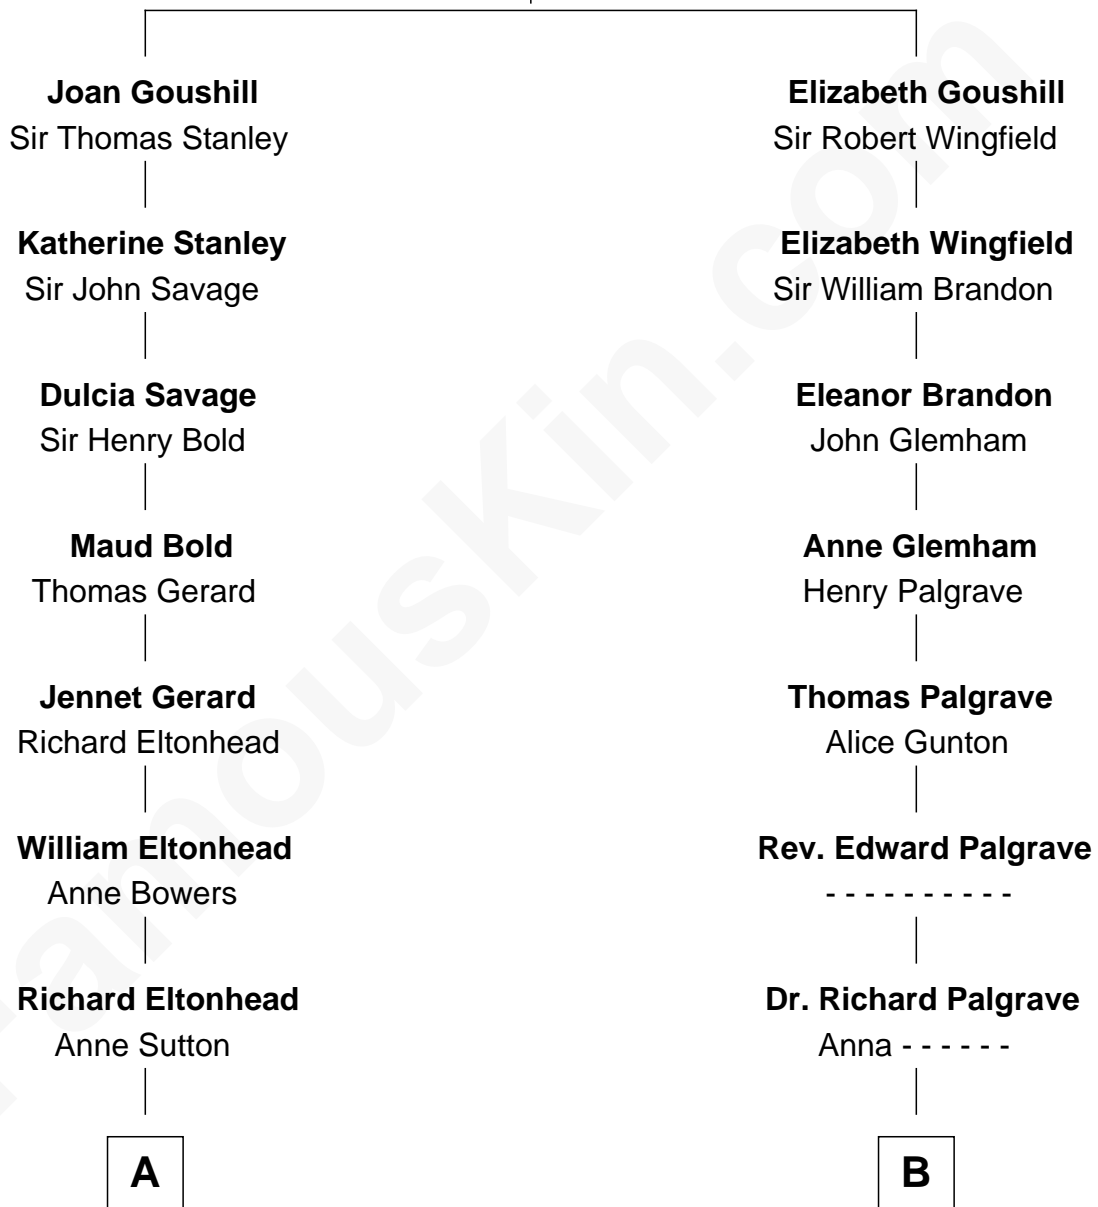

## Relationship Chart of

### Richard Henry Lee

*Signer of the Declaration of Independence*

10th cousin 8 times removed of

**Paget Brewster**  
TV Actress

**Sir Robert Goushill**  
Elizabeth Fitzalan

C

Galen Brewster  
Hathaway Tew

Paget Brewster  
*TV Actress*

FamousKin.com