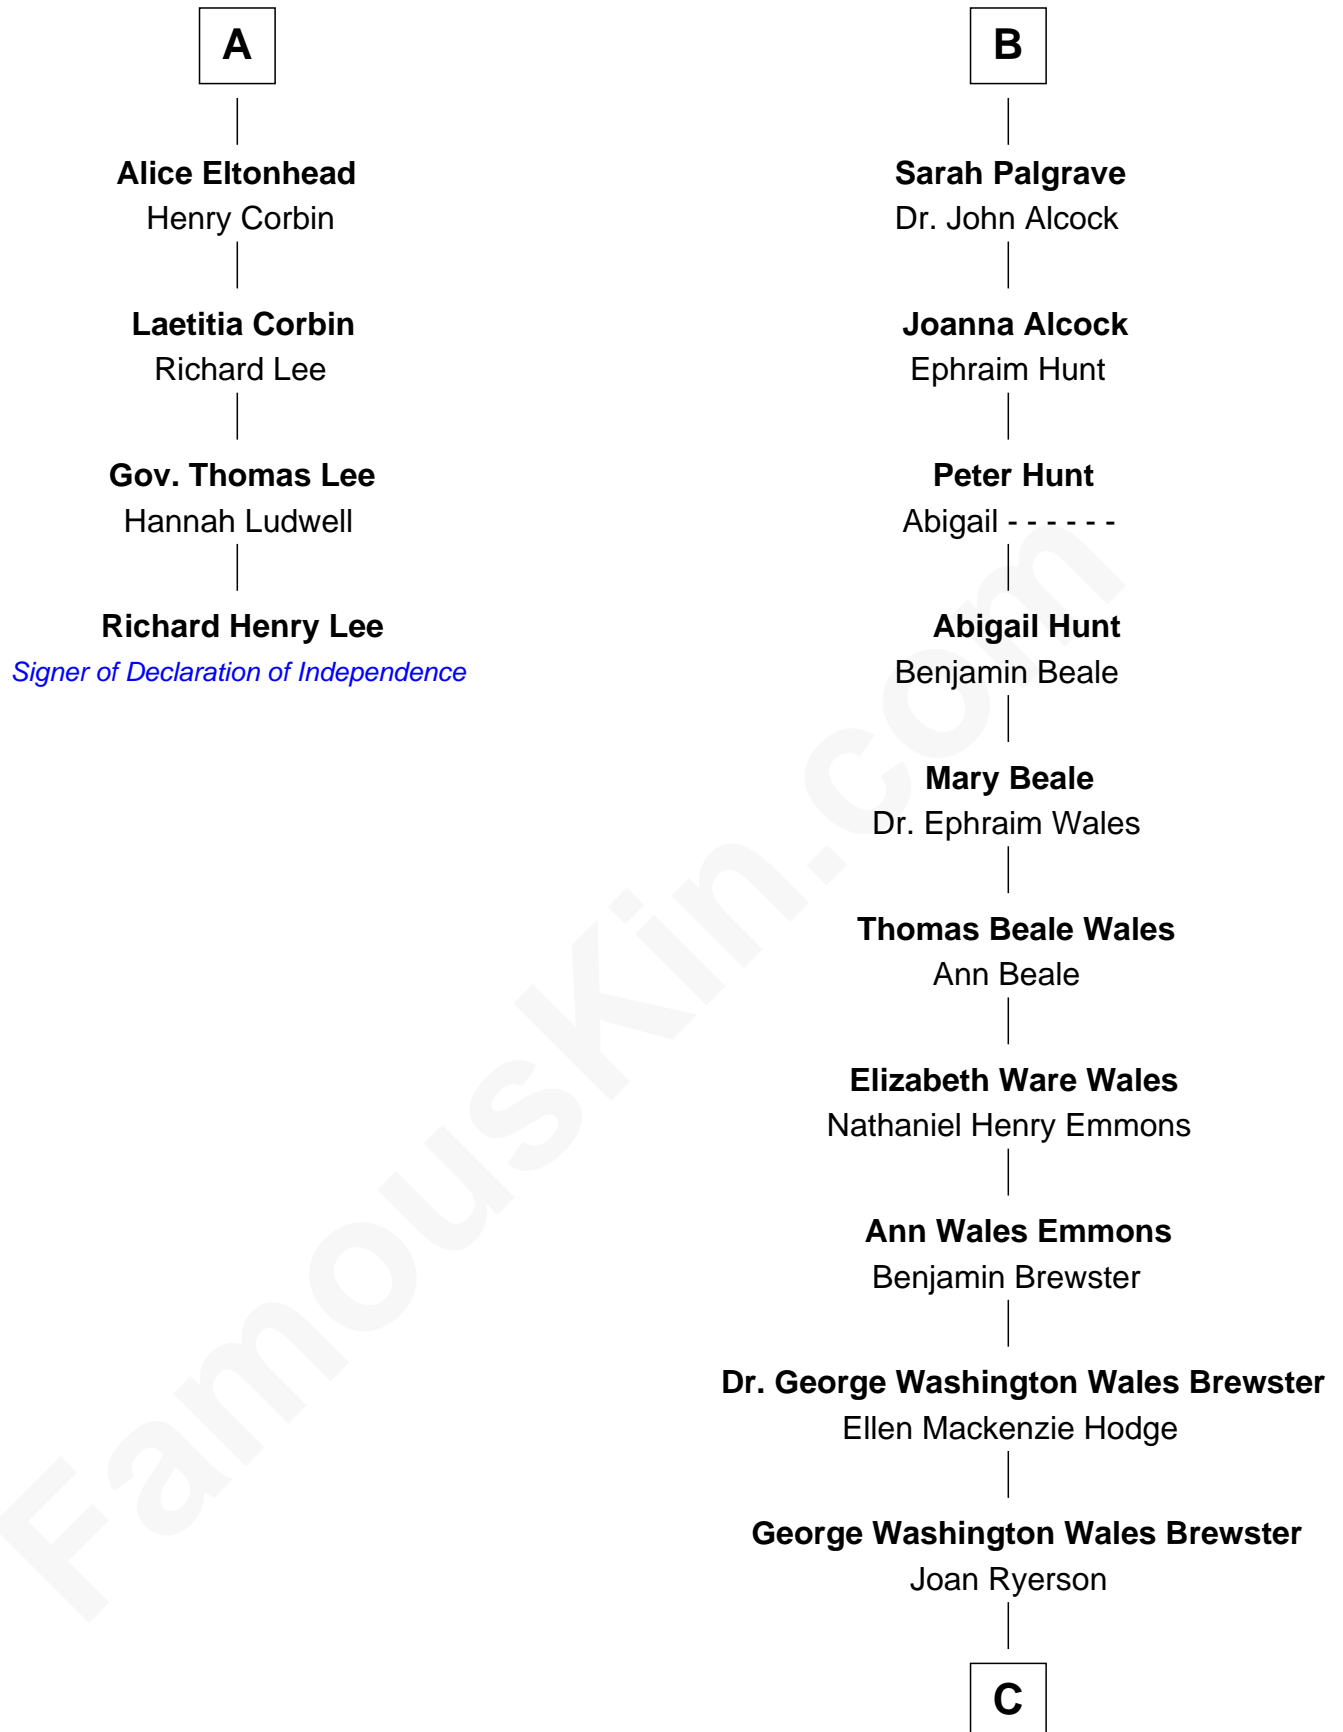

## Relationship Chart of

### Richard Henry Lee

*Signer of the Declaration of Independence*

10th cousin 8 times removed of

**Paget Brewster**  
TV Actress

**Sir Robert Goushill**  
Elizabeth Fitzalan

C

Galen Brewster  
Hathaway Tew

Paget Brewster  
*TV Actress*

FamousKin.com