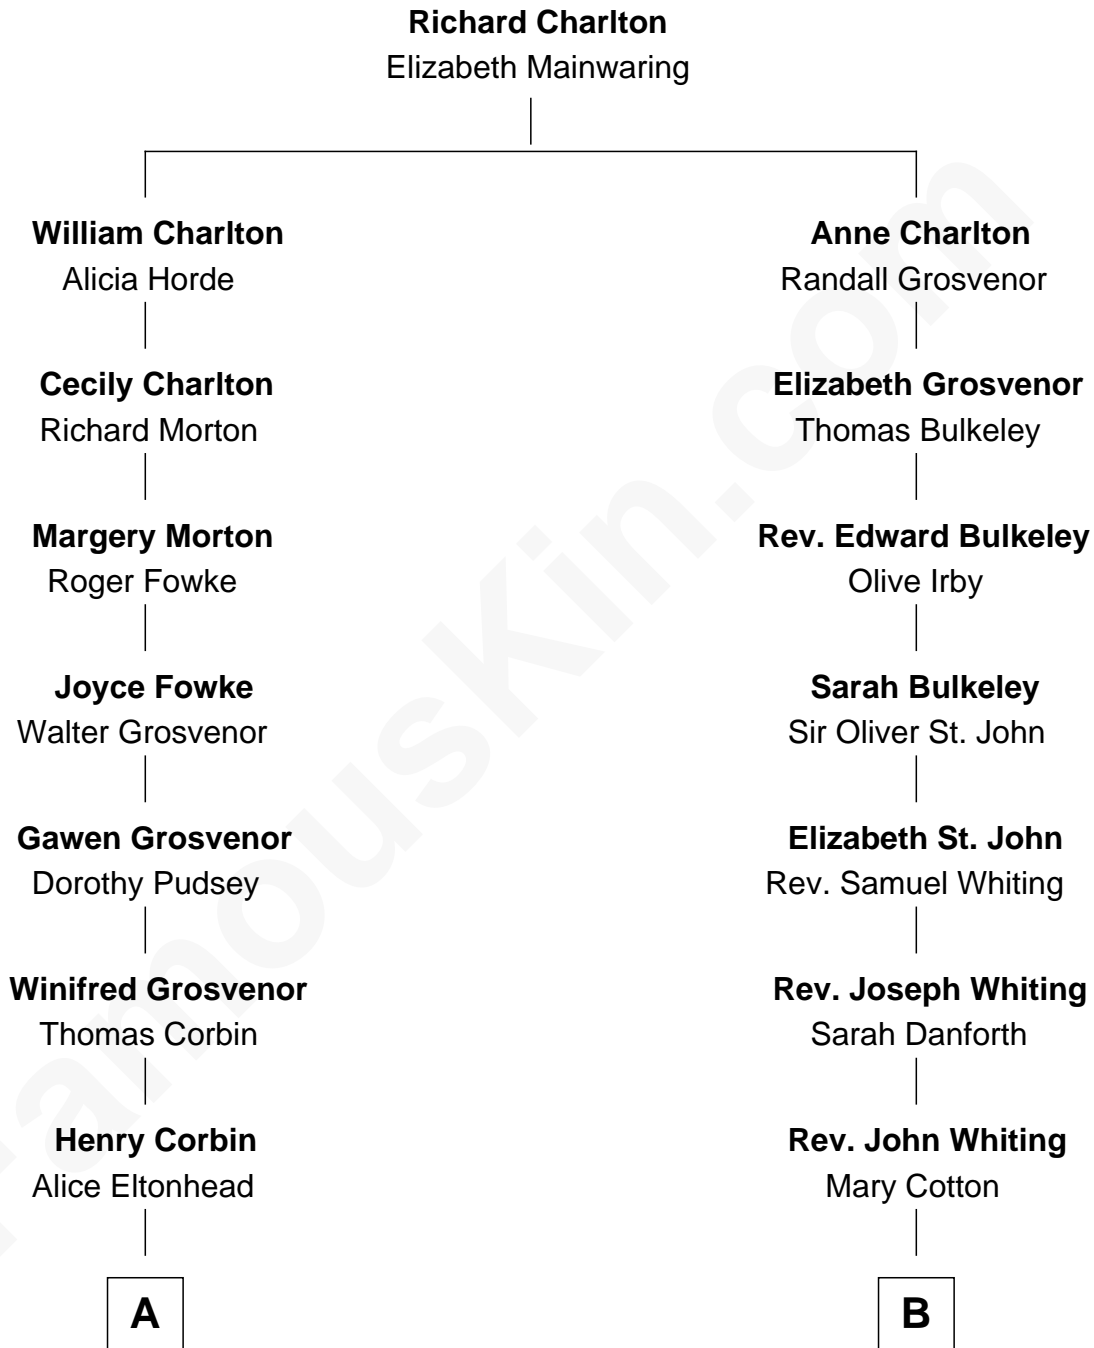

FamousKin.com

Relationship Chart of

Richard Henry Lee

Signer of the Declaration of Independence

9th cousin 3 times removed of

James Sherman

27th U.S. Vice-President

A

Laetitia Corbin

Richard Lee

Gov. Thomas Lee

Hannah Ludwell

Richard Henry Lee

Signer of Declaration of Independence

B

Thomas Whiting

Lydia Parker

Mary Whiting

William Barron

Mary Augusta Barron

Stalham Williams

Frances Lucretia Williams

Richard Winslow Sherman

Mary Frances Sherman