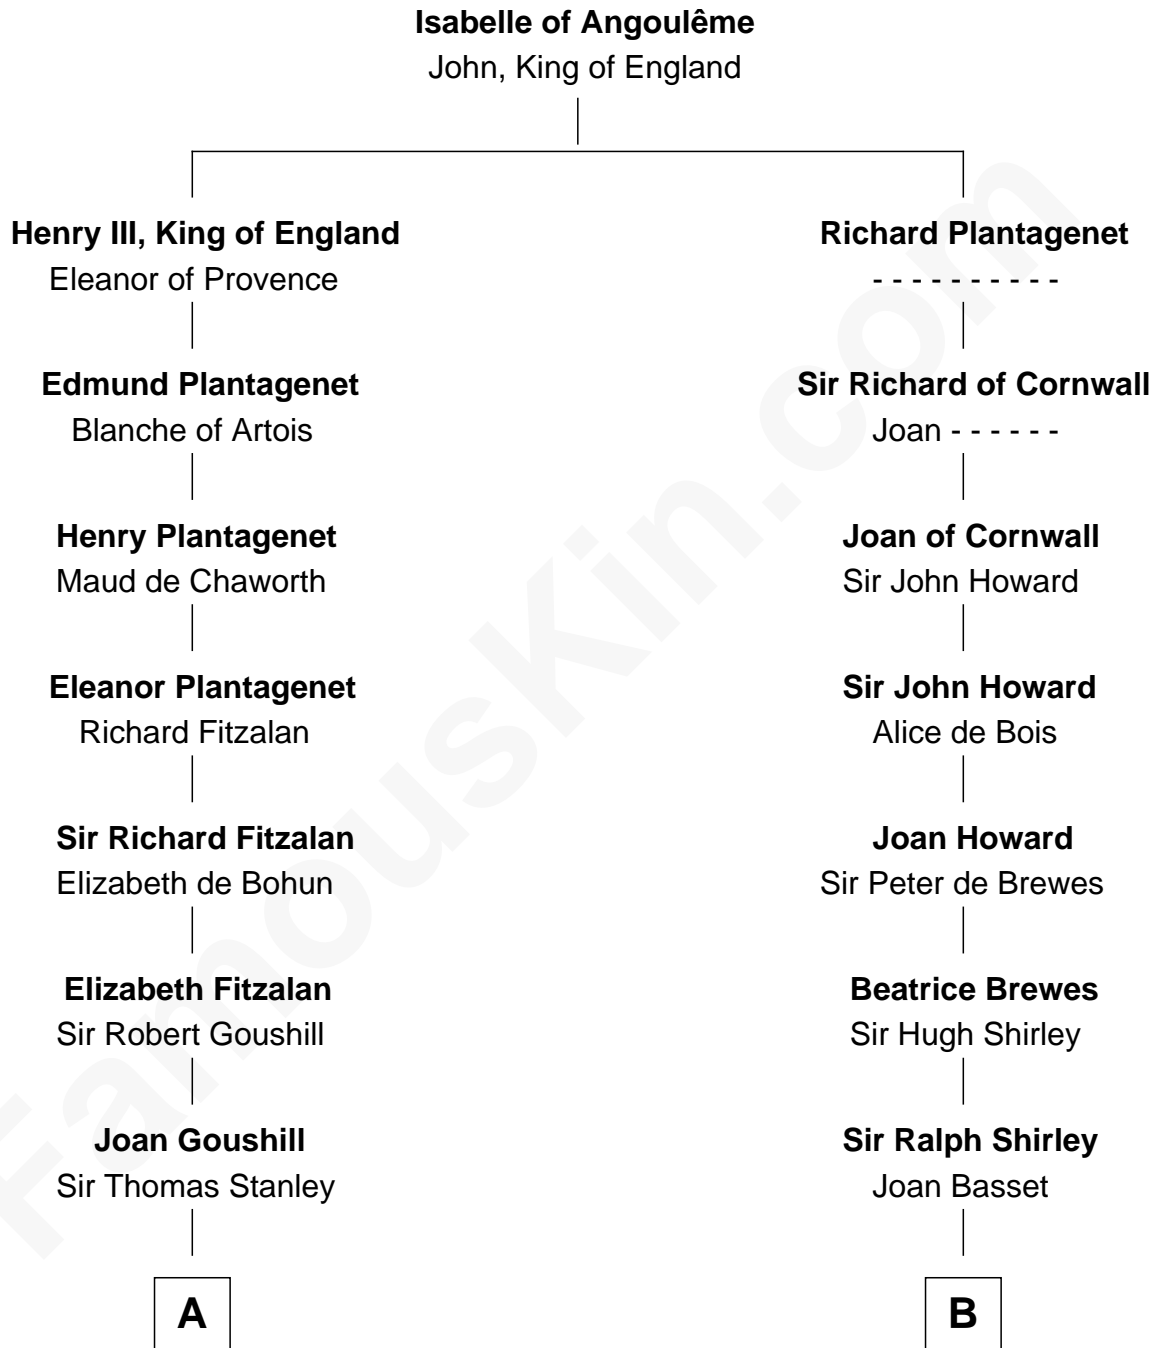

FamousKin.com

Relationship Chart of

Richard Henry Lee

Signer of the Declaration of Independence

16th cousin 4 times removed of

James Sherman

27th U.S. Vice-President

C

Jahaziel Sherman

Nancy Winslow

Richard Winslow Sherman

Frances Lucretia Williams

Mary Frances Sherman

Richard Updike Sherman

James Sherman

27th U.S. Vice-President