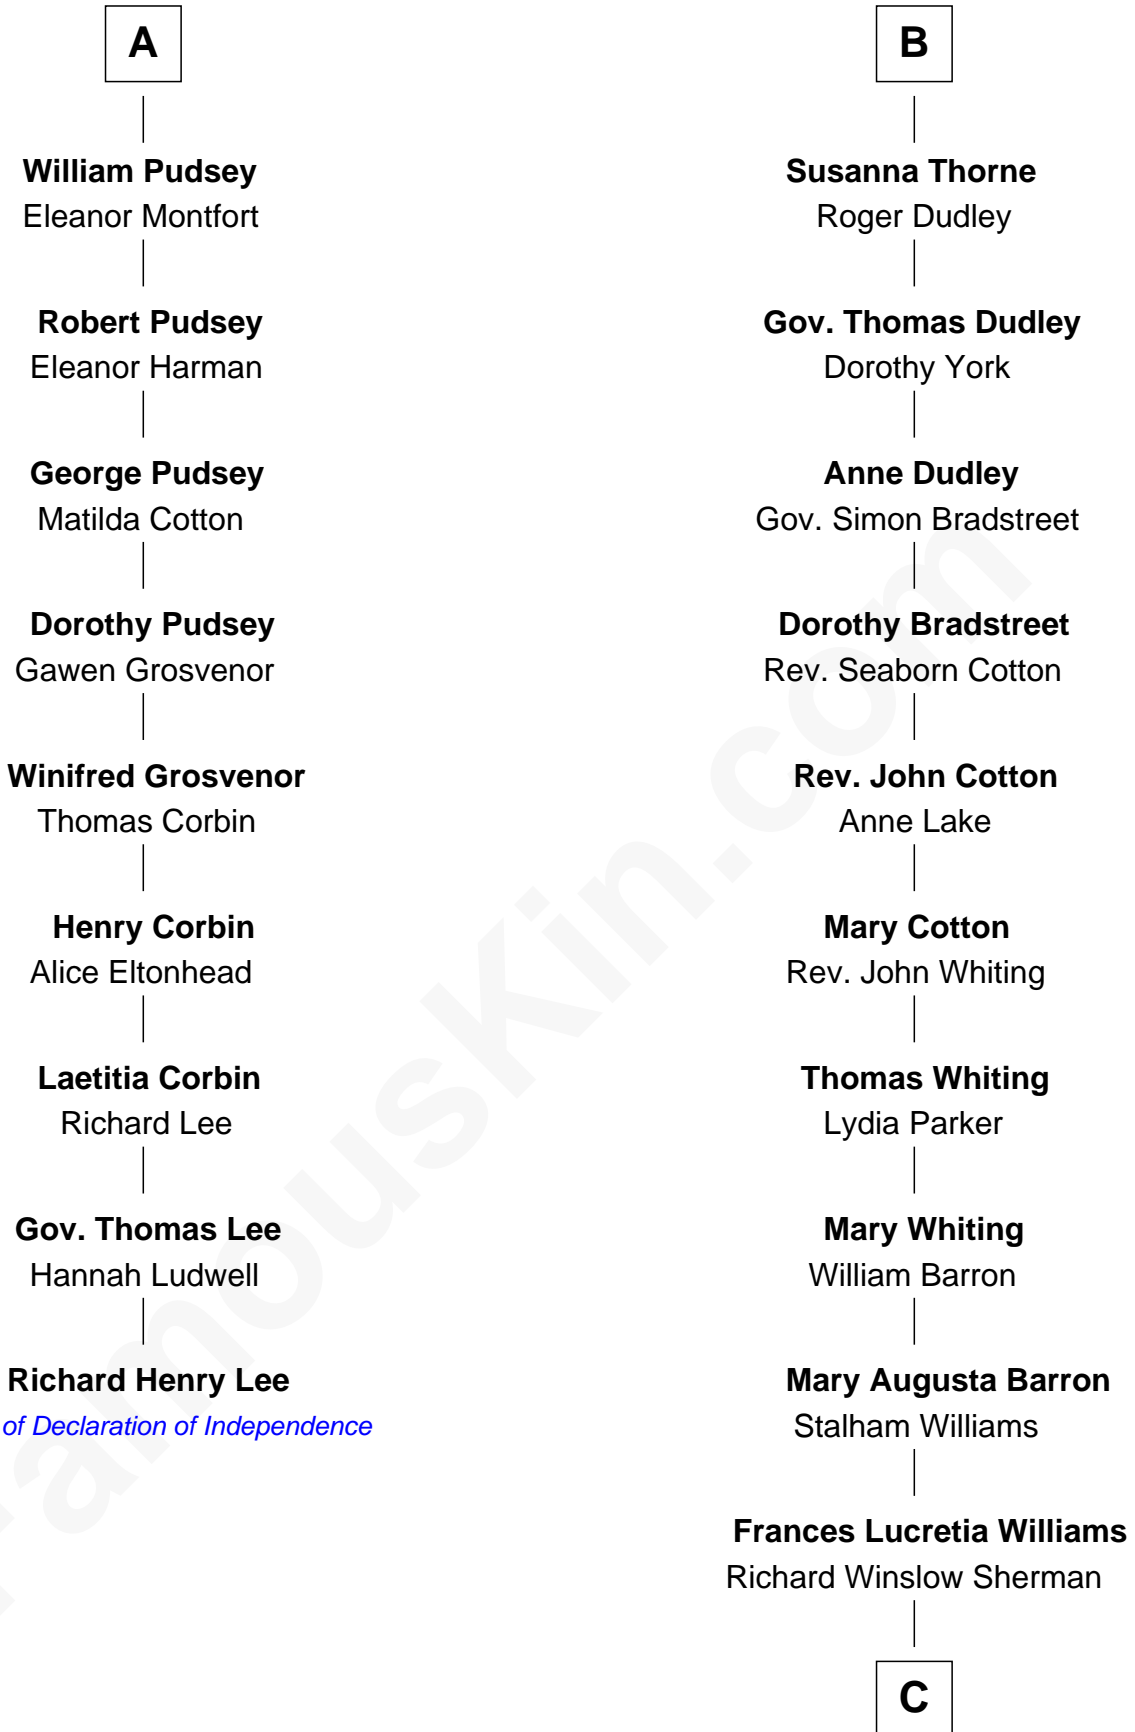

FamousKin.com

Relationship Chart of

Richard Henry Lee

Signer of the Declaration of Independence

15th cousin 3 times removed of

James Sherman

27th U.S. Vice-President

Sir John Grey

Avice Marmion

Sir Robert Grey
Lora de St. Quintin

Elizabeth Grey
Henry FitzHugh

Eleanor Fitzhugh
Sir Thomas Tunstall

Margaret Tunstall
Sir Ralph Pudsey

Sir John Pudsey
Grace Hamerton

Henry Pudsey
Margaret Conyers

Rowland Pudsey
Edith Hare

A

Maud Grey

Sir Thomas Harcourt

Sir Thomas Harcourt
Jane Fraunceys

Sir Richard Harcourt
Edith St. Clair

Alice Harcourt
William Bessiles

Elizabeth Bessiles
Richard Fettiplace

Anne Fettiplace
Edward Purefoy

Mary Purefoy
Thomas Thorne

B

C

Mary Frances Sherman
Richard Updike Sherman

James Sherman
27th U.S. Vice-President

FamousKin.com