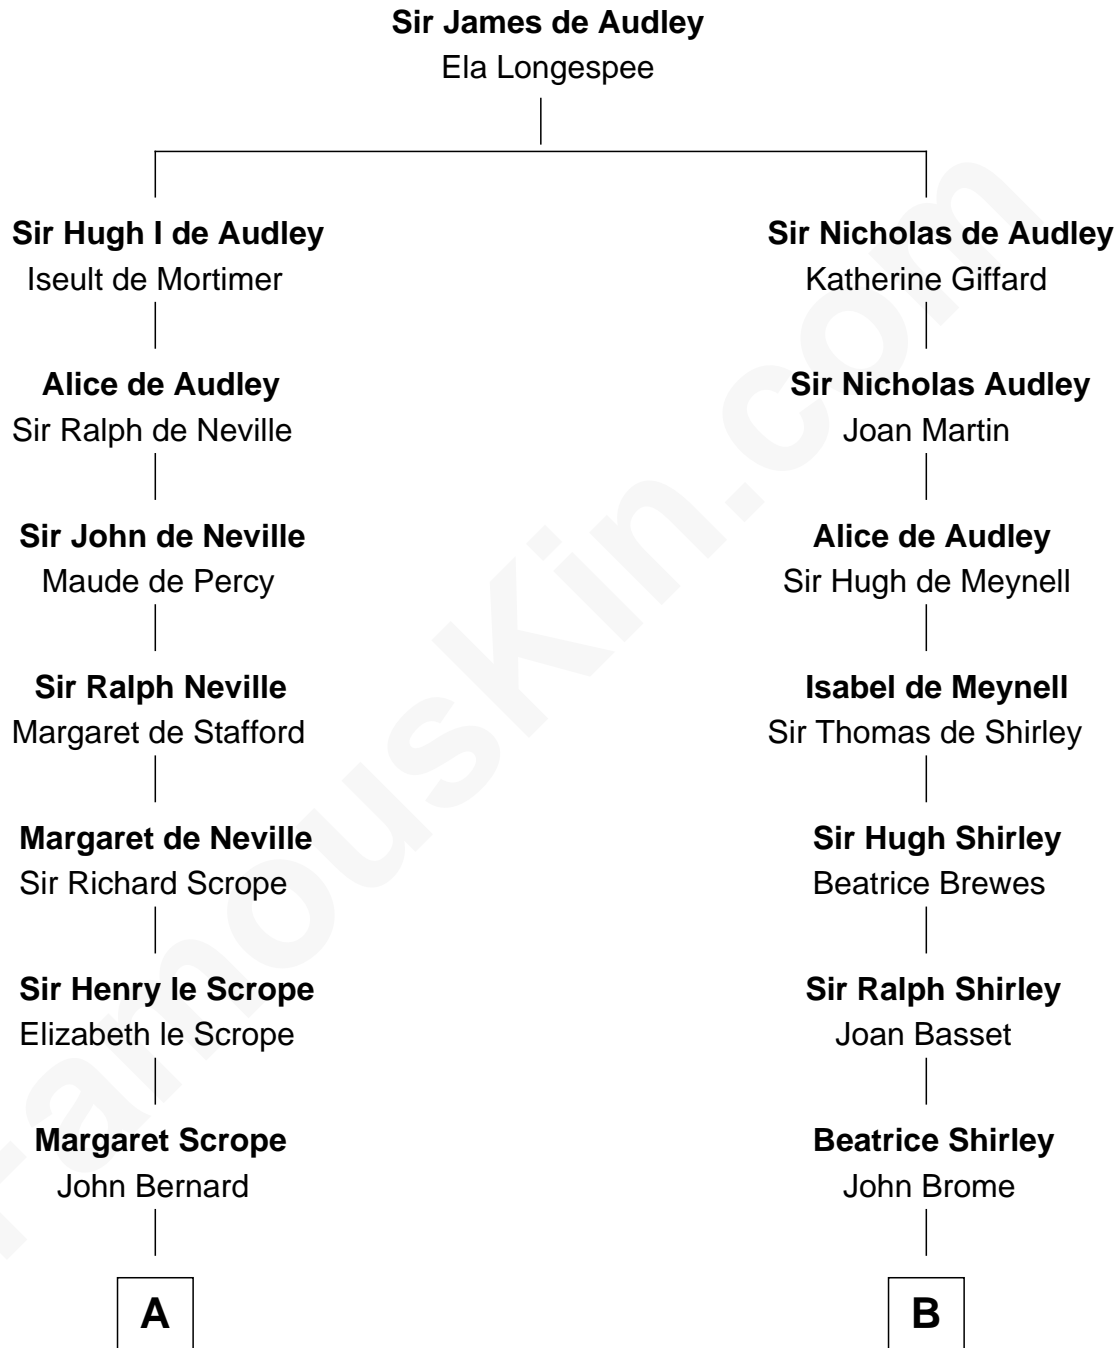

## Relationship Chart of

### Richard Henry Lee

*Signer of the Declaration of Independence*

15th cousin 4 times removed of

**James Sherman**

*27th U.S. Vice-President*

C

Richard Winslow Sherman

Frances Lucretia Williams

Mary Frances Sherman

Richard Updike Sherman

James Sherman

*27th U.S. Vice-President*

FamousKin.com