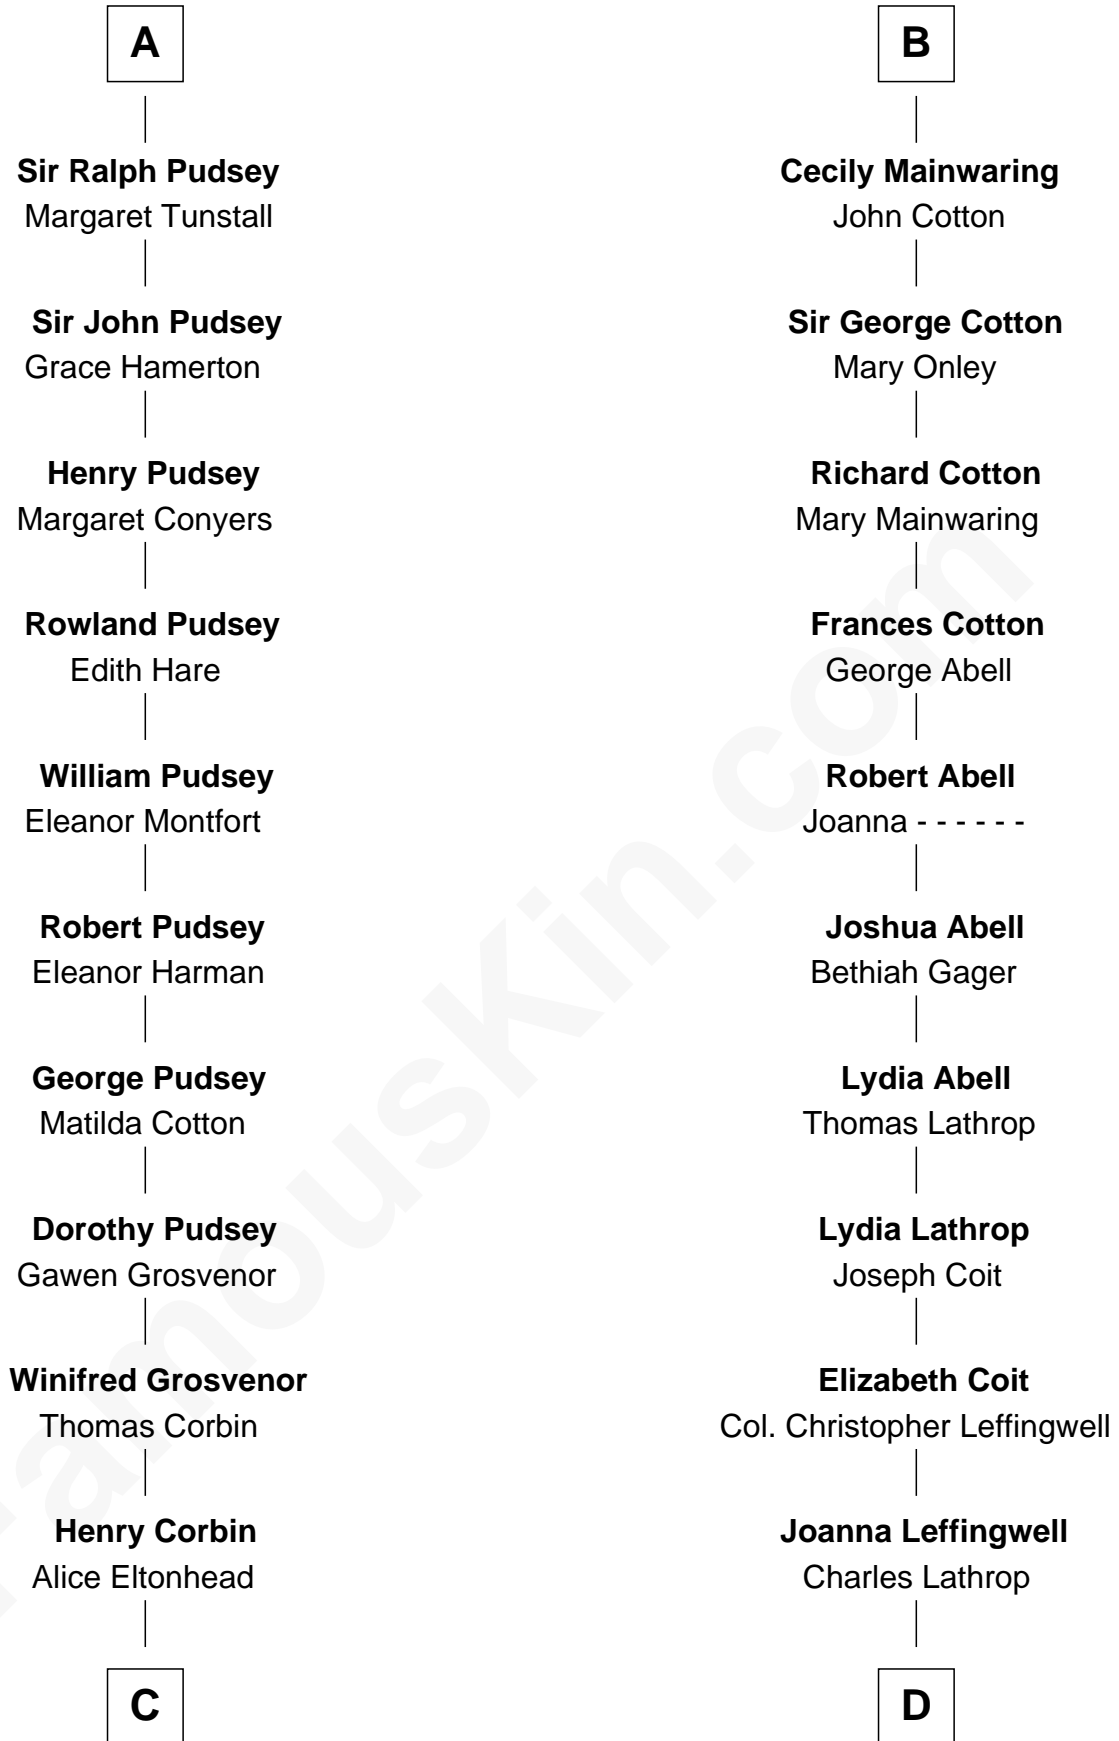

FamousKin.com

Relationship Chart of

Richard Henry Lee

Signer of the Declaration of Independence

19th cousin 1 time removed of

John Foster Dulles

52nd U.S. Secretary of State

C

Laetitia Corbin

Richard Lee

Gov. Thomas Lee

Hannah Ludwell

Richard Henry Lee

Signer of Declaration of Independence

D

Harriet Wadsworth Lathrop