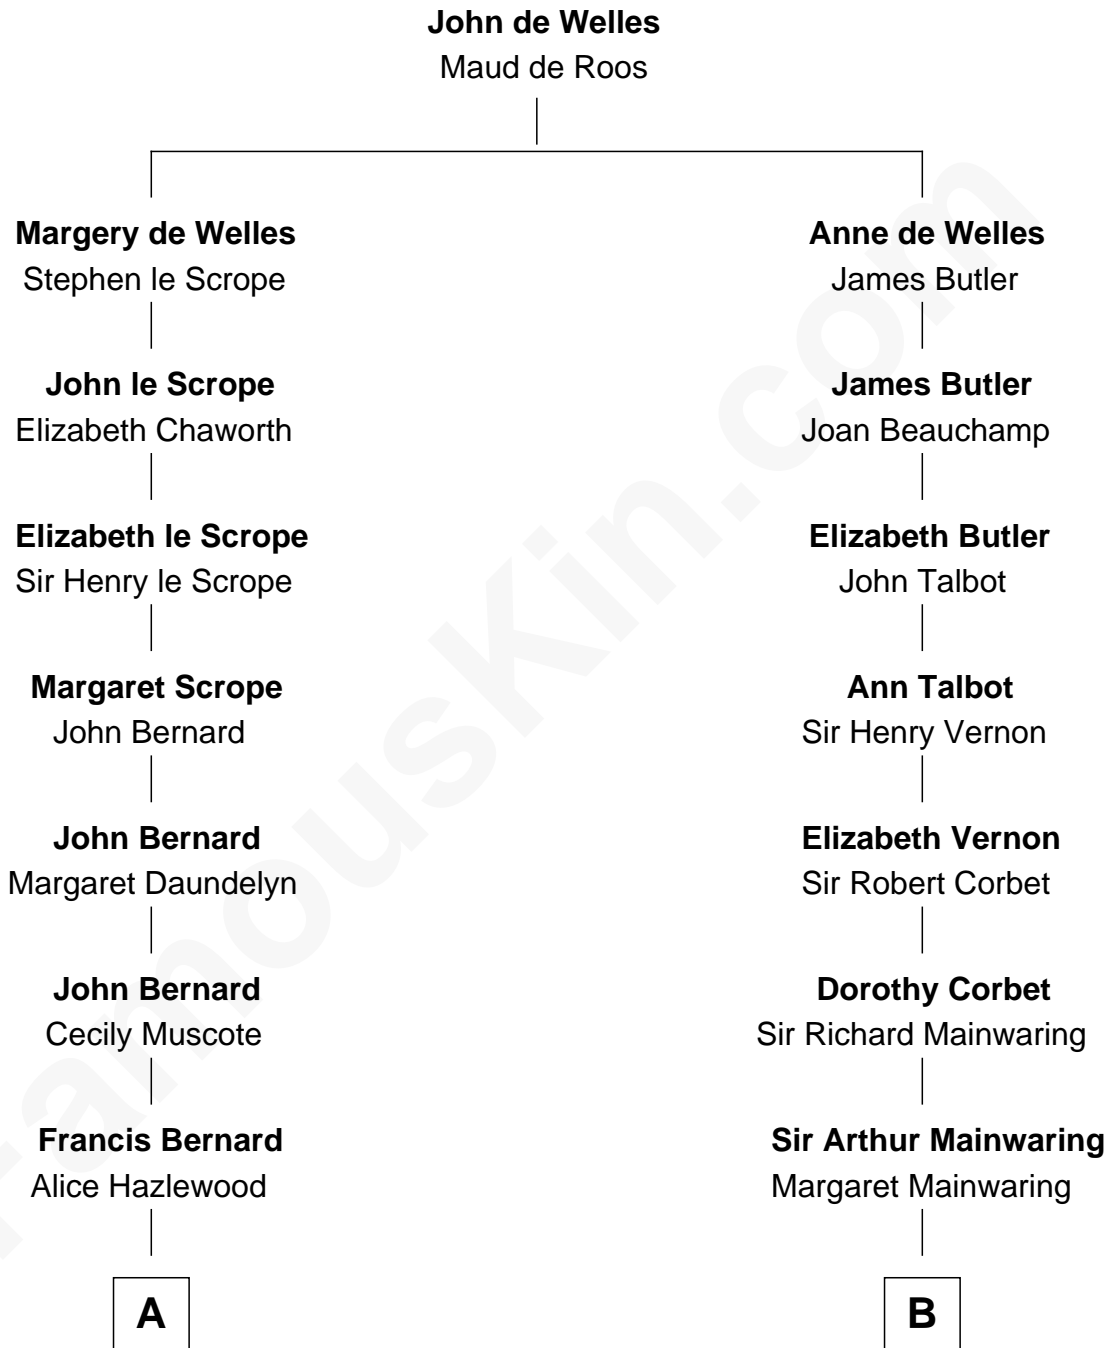

## Relationship Chart of

### Richard Henry Lee

*Signer of the Declaration of Independence*

12th cousin 6 times removed of

### John Foster Dulles

*52nd U.S. Secretary of State*

C

Allen Macy Dulles

Edith Foster

John Foster Dulles

*52nd U.S. Secretary of State*

FamousKin.com