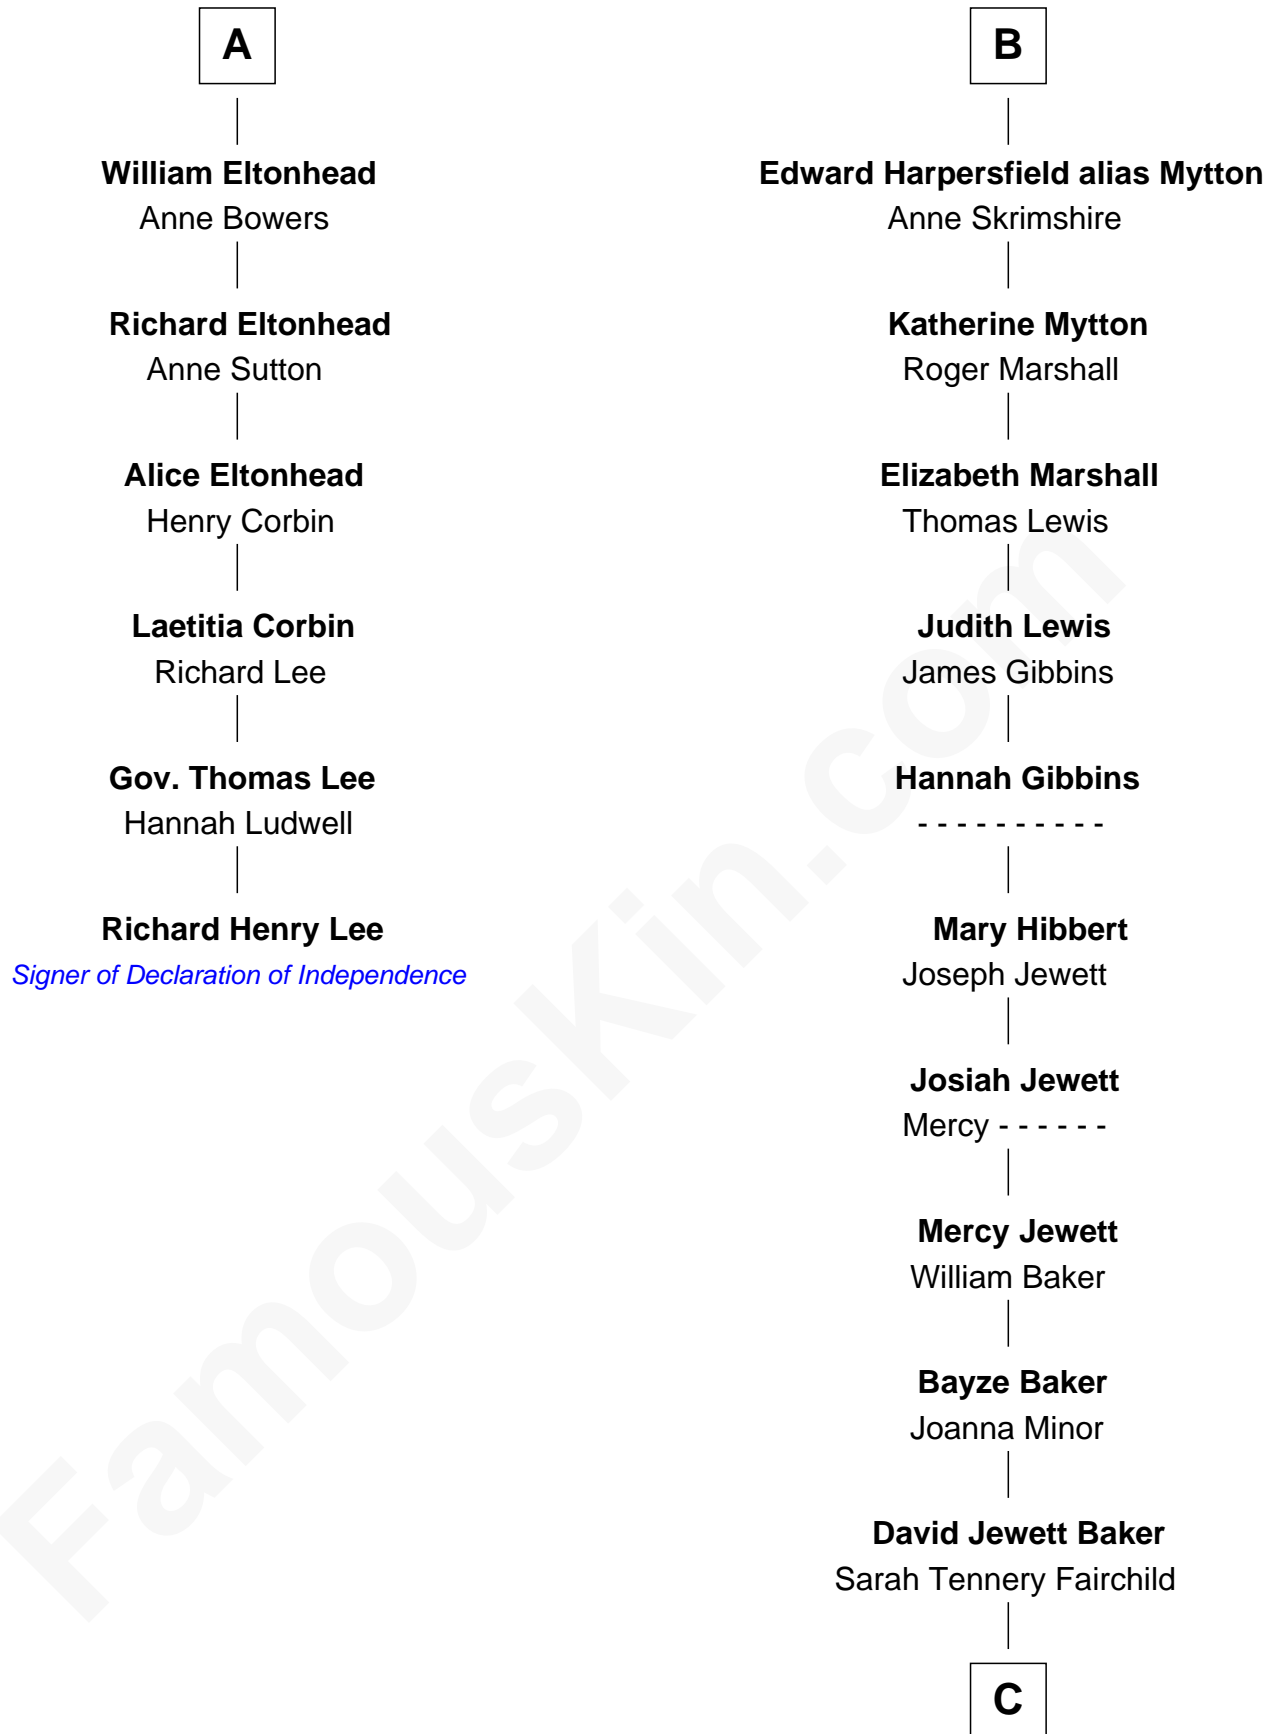

FamousKin.com

Relationship Chart of

Richard Henry Lee

Signer of the Declaration of Independence

12th cousin 9 times removed of

Chevy Chase

Comedian, Actor and Writer

C

Sarah Tennery Baker

Col. Lyne Shackelford Metcalfe

Grace Metcalfe

Charles Denison Chase

Edward Leigh Chase

Mabel Penrose Tinsley

Edward Tinsley Chase

Cathalene Parker Browning