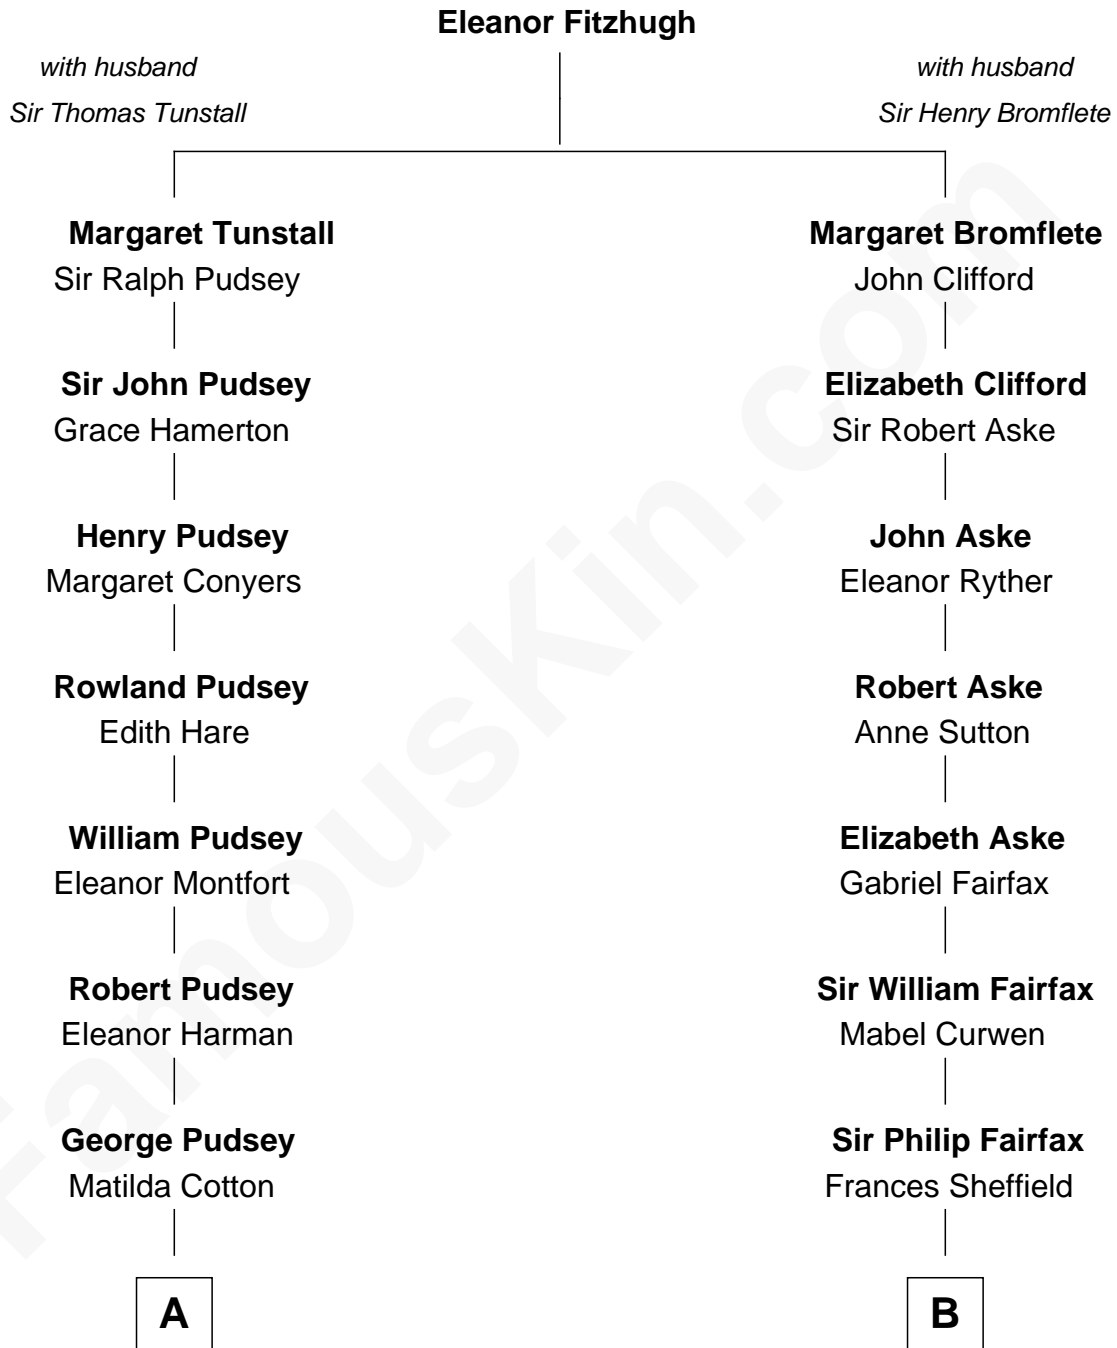

FamousKin.com

Relationship Chart of

Richard Henry Lee

Signer of the Declaration of Independence

12th cousin 7 times removed of

Ellen DeGeneres

Comedienne and TV Personality