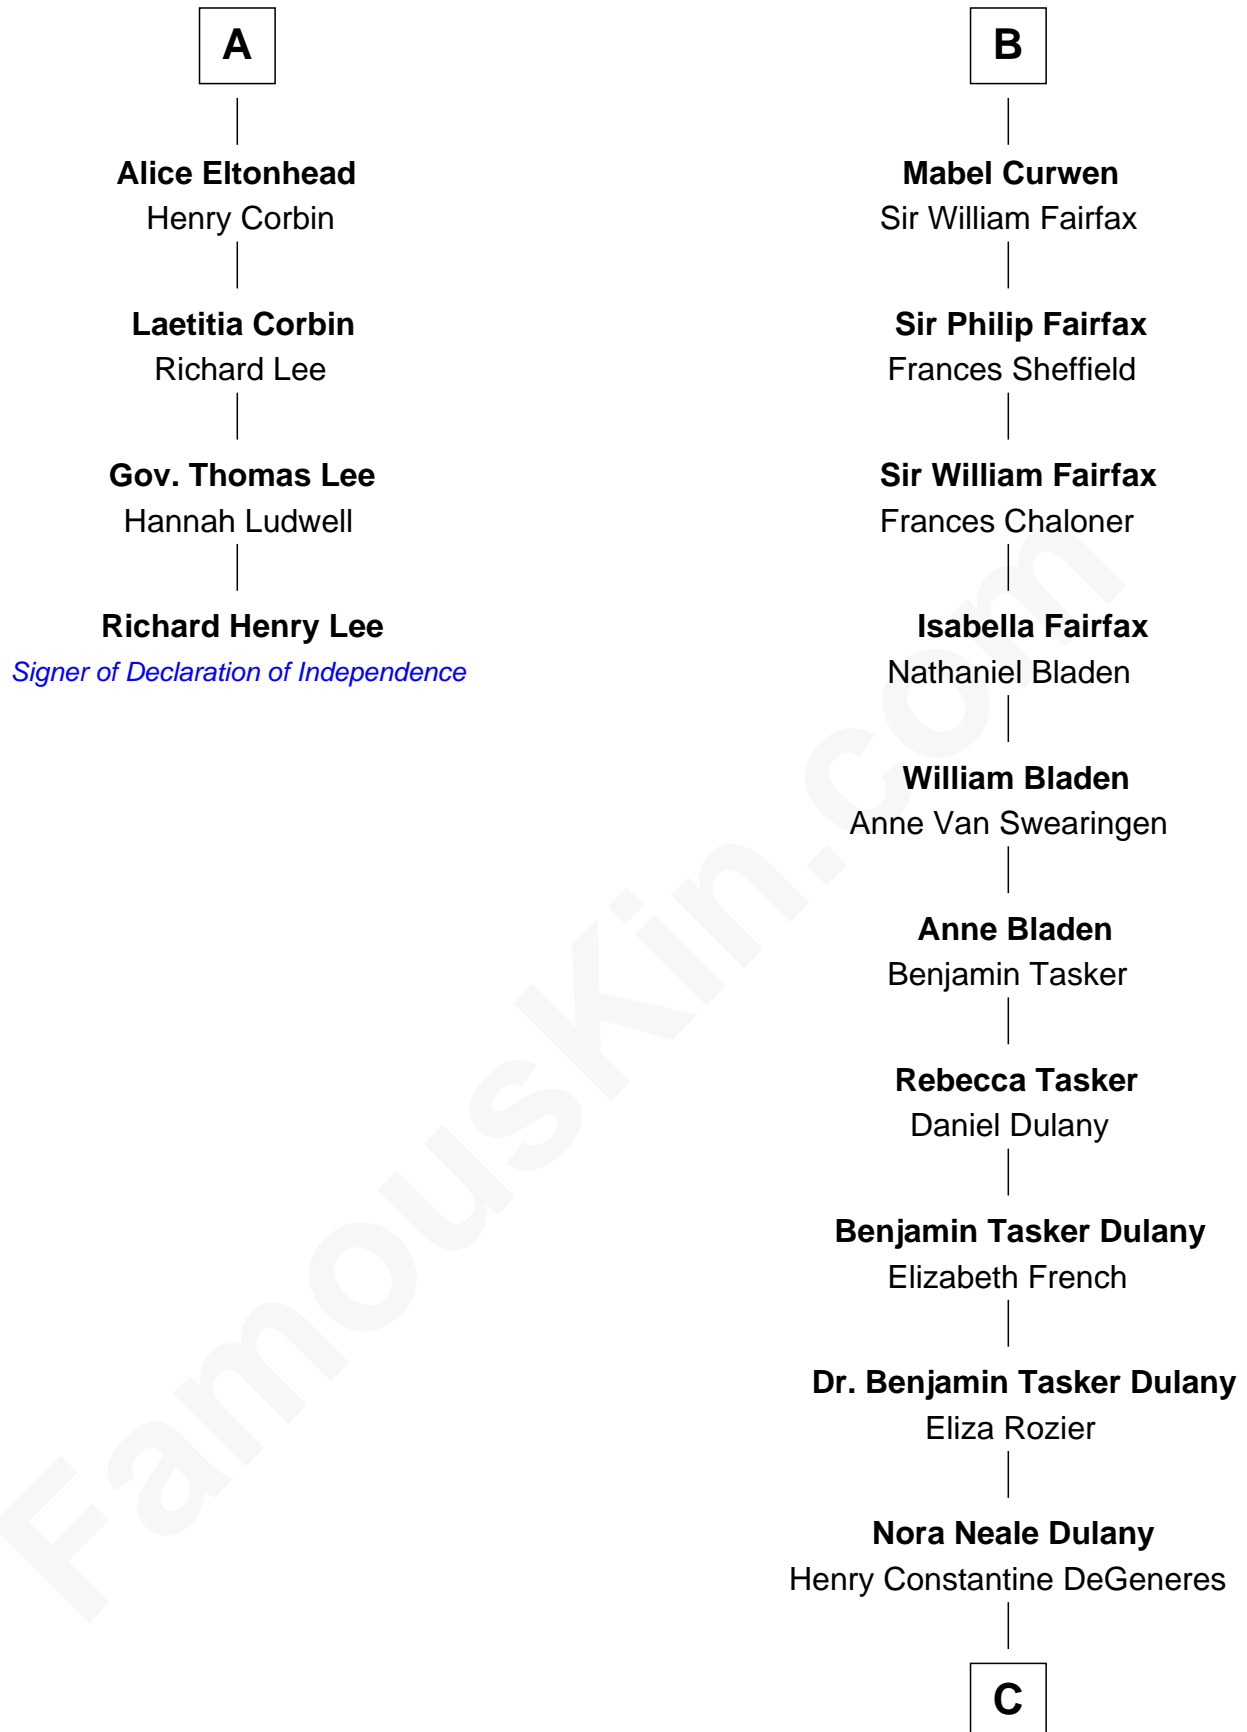

FamousKin.com

Relationship Chart of

Richard Henry Lee

Signer of the Declaration of Independence

10th cousin 11 times removed of

Ellen DeGeneres

Comedienne and TV Personality

Sir Nicholas Harington

Isabel English

C

Joseph C. DeGeneres

Mary Whittemore

Alfred George DeGeneres

Julia E. Billiu

Elliot Everett DeGeneres

Ruth Elodie Martin