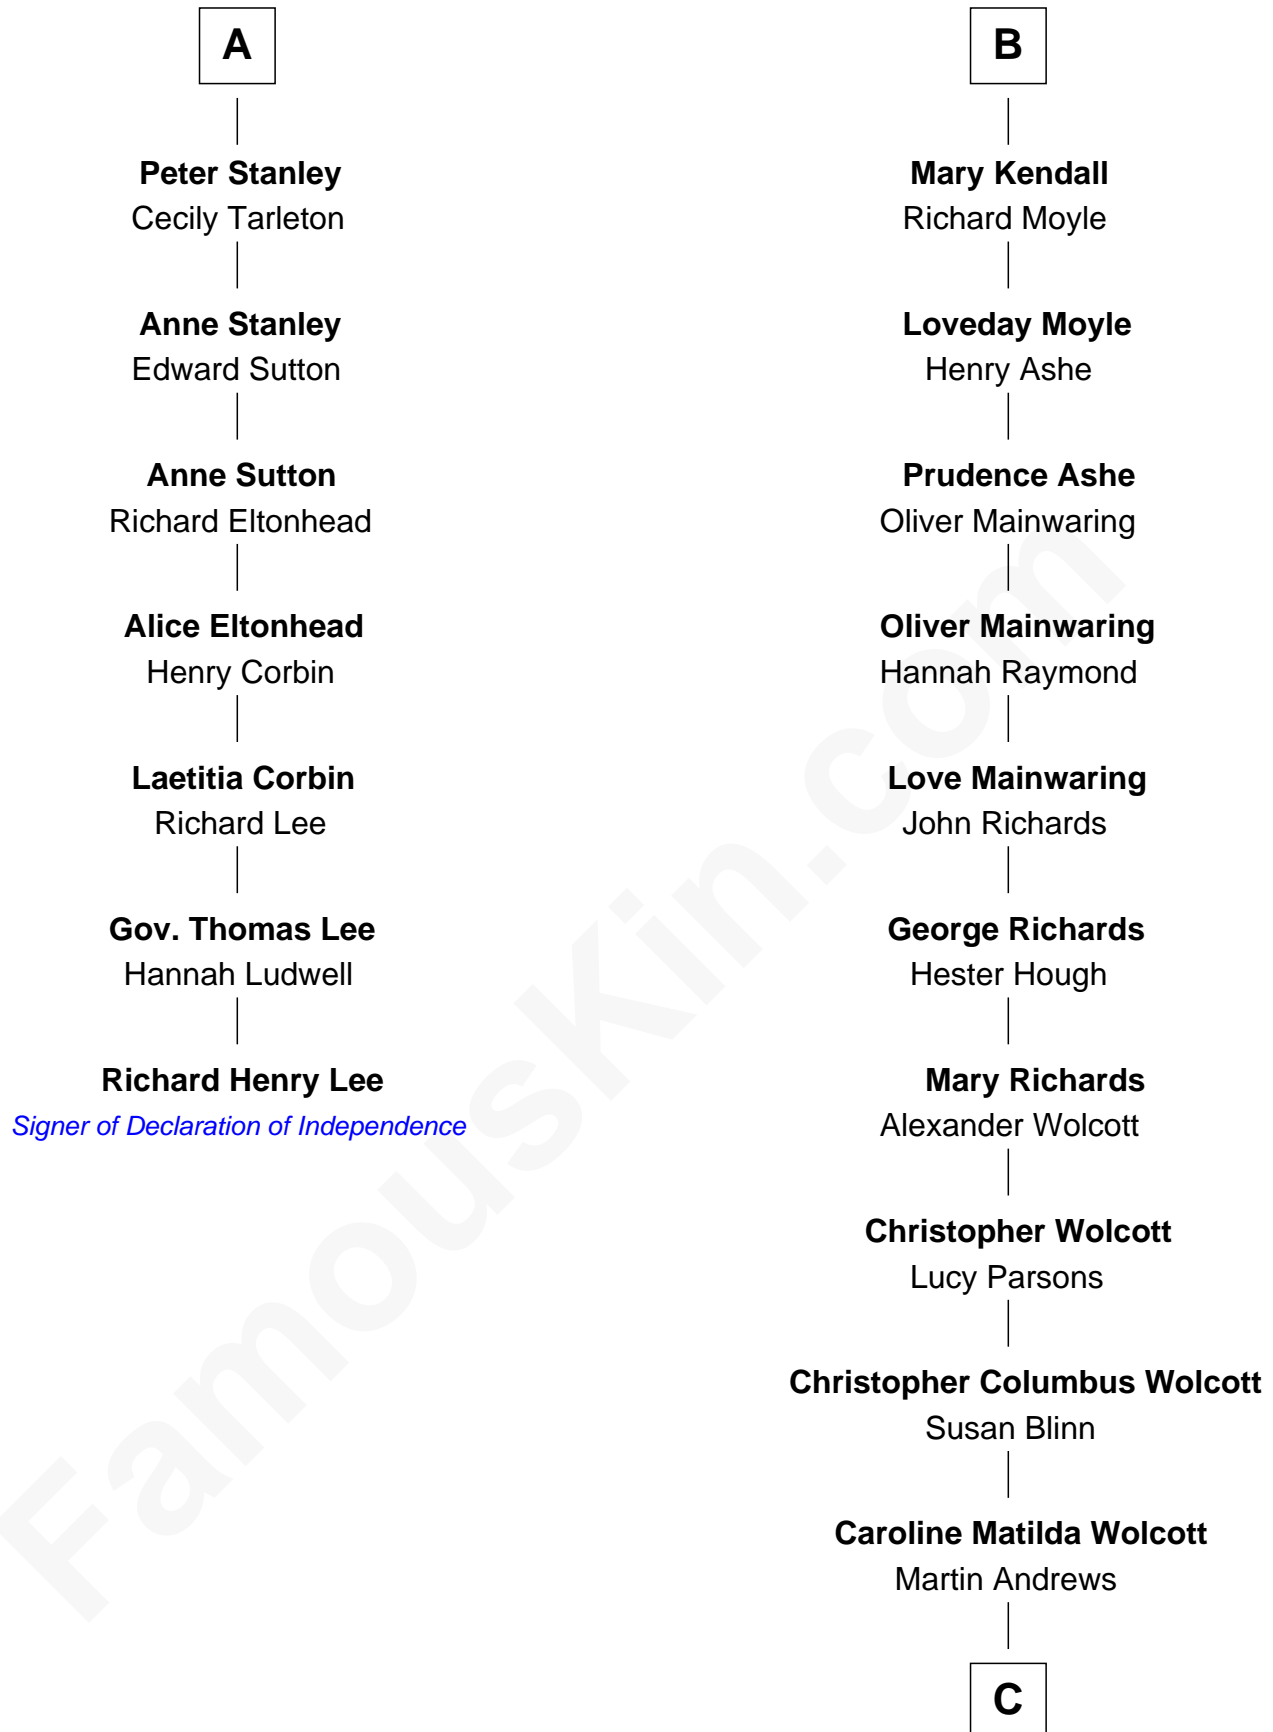

## Relationship Chart of

### Richard Henry Lee

*Signer of the Declaration of Independence*

13th cousin 5 times removed of

### Buckminster Fuller

*Author, Architect, and Inventor*

**Sir Robert de Holland**

Maude la Zouche

C

Caroline Wolcott Andrews

Richard Buckminster Fuller

**Buckminster Fuller**