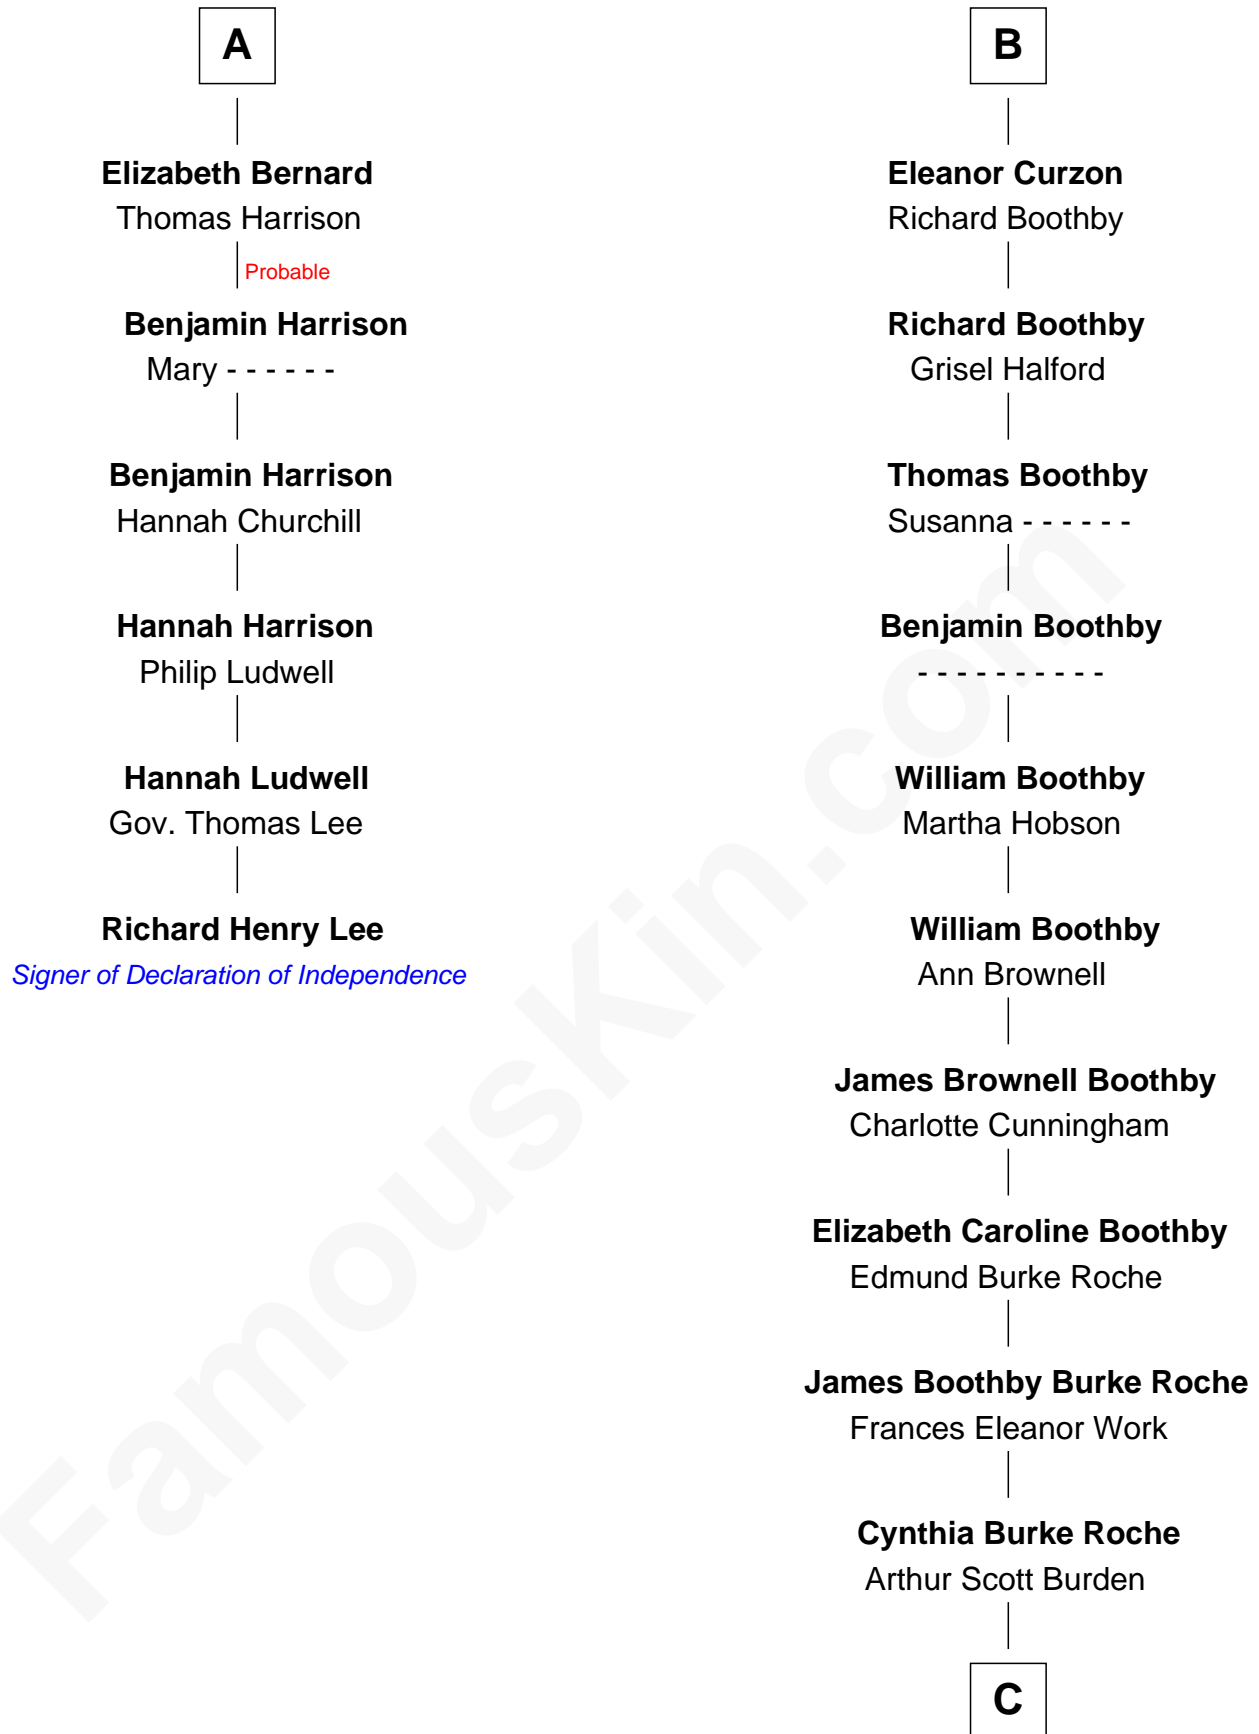

FamousKin.com

Relationship Chart of

Richard Henry Lee

Signer of the Declaration of Independence

12th cousin 7 times removed of

Oliver Platt

Movie Actor

John de Welles

Maud de Roos

Margery de Welles

Stephen le Scrope

John le Scrope

Elizabeth Chaworth

Elizabeth le Scrope

Sir Henry le Scrope

Margaret Scrope

Anne de Welles

James Butler

James Butler

Joan Beauchamp

Elizabeth Butler

John Talbot

Ann Talbot

Sir Henry Vernon

Thomas Vernon

Anne Ludlow

Eleanor Vernon

Francis Curzon

John Curzon

Millicent Sacheverell

B

C