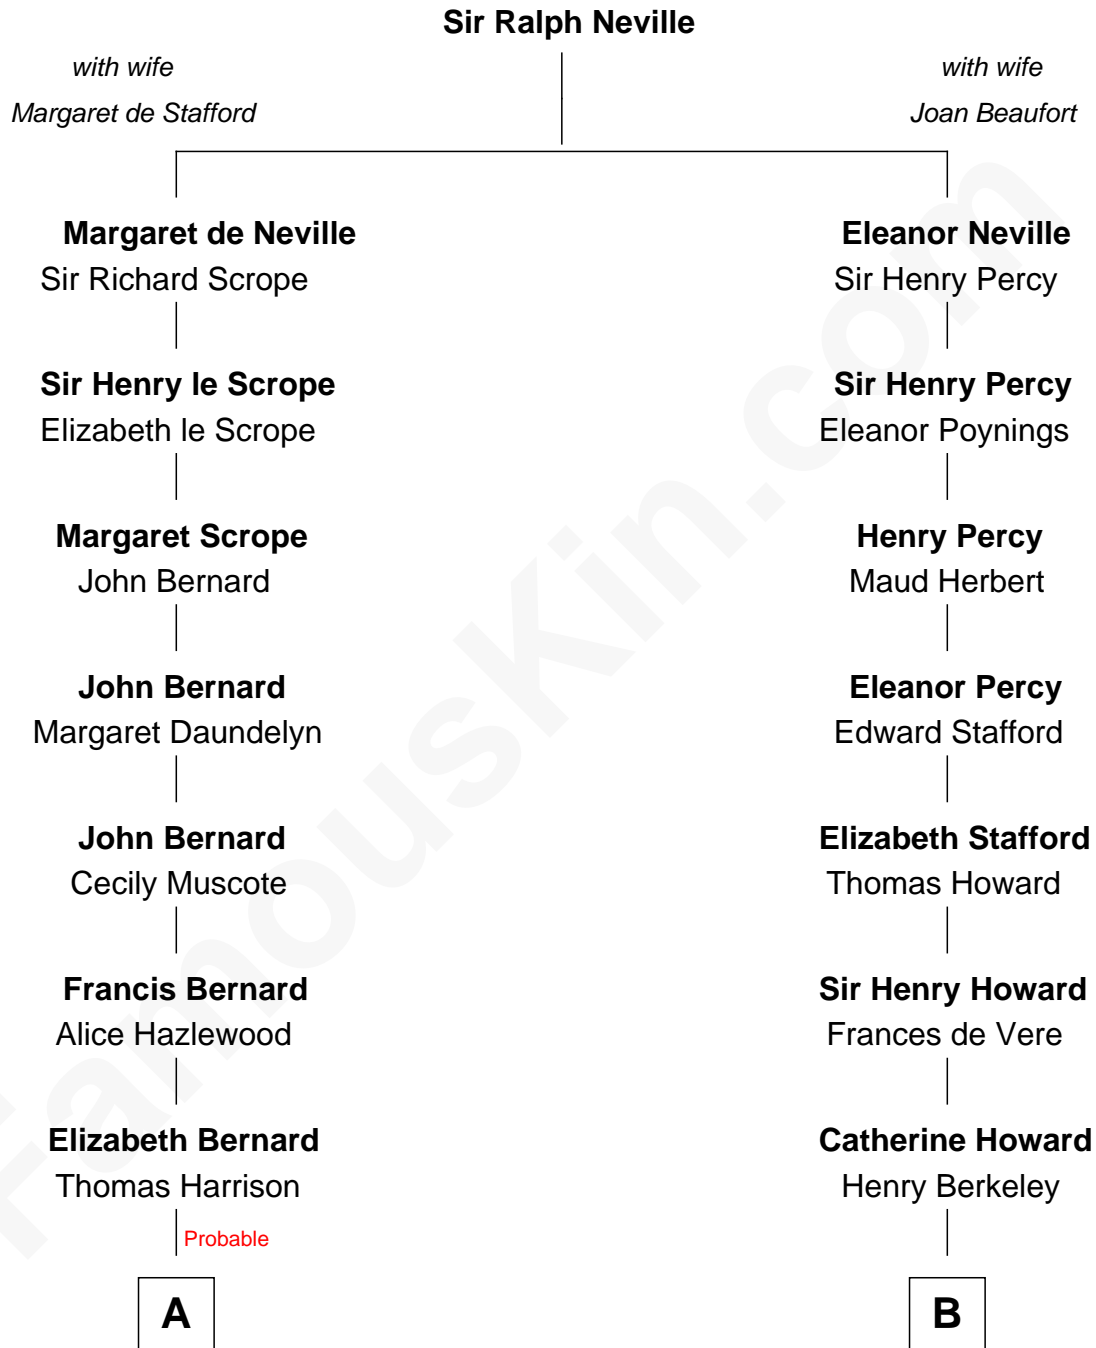

FamousKin.com

Relationship Chart of

Richard Henry Lee

Signer of the Declaration of Independence

11th cousin 7 times removed of

Thomas Hunt Morgan

Nobel Prize Winner in Physiology or Medicine

C

Ellen Key Howard
Charlton Hunt Morgan

Thomas Hunt Morgan
Nobel Prize Winner

FamousKin.com