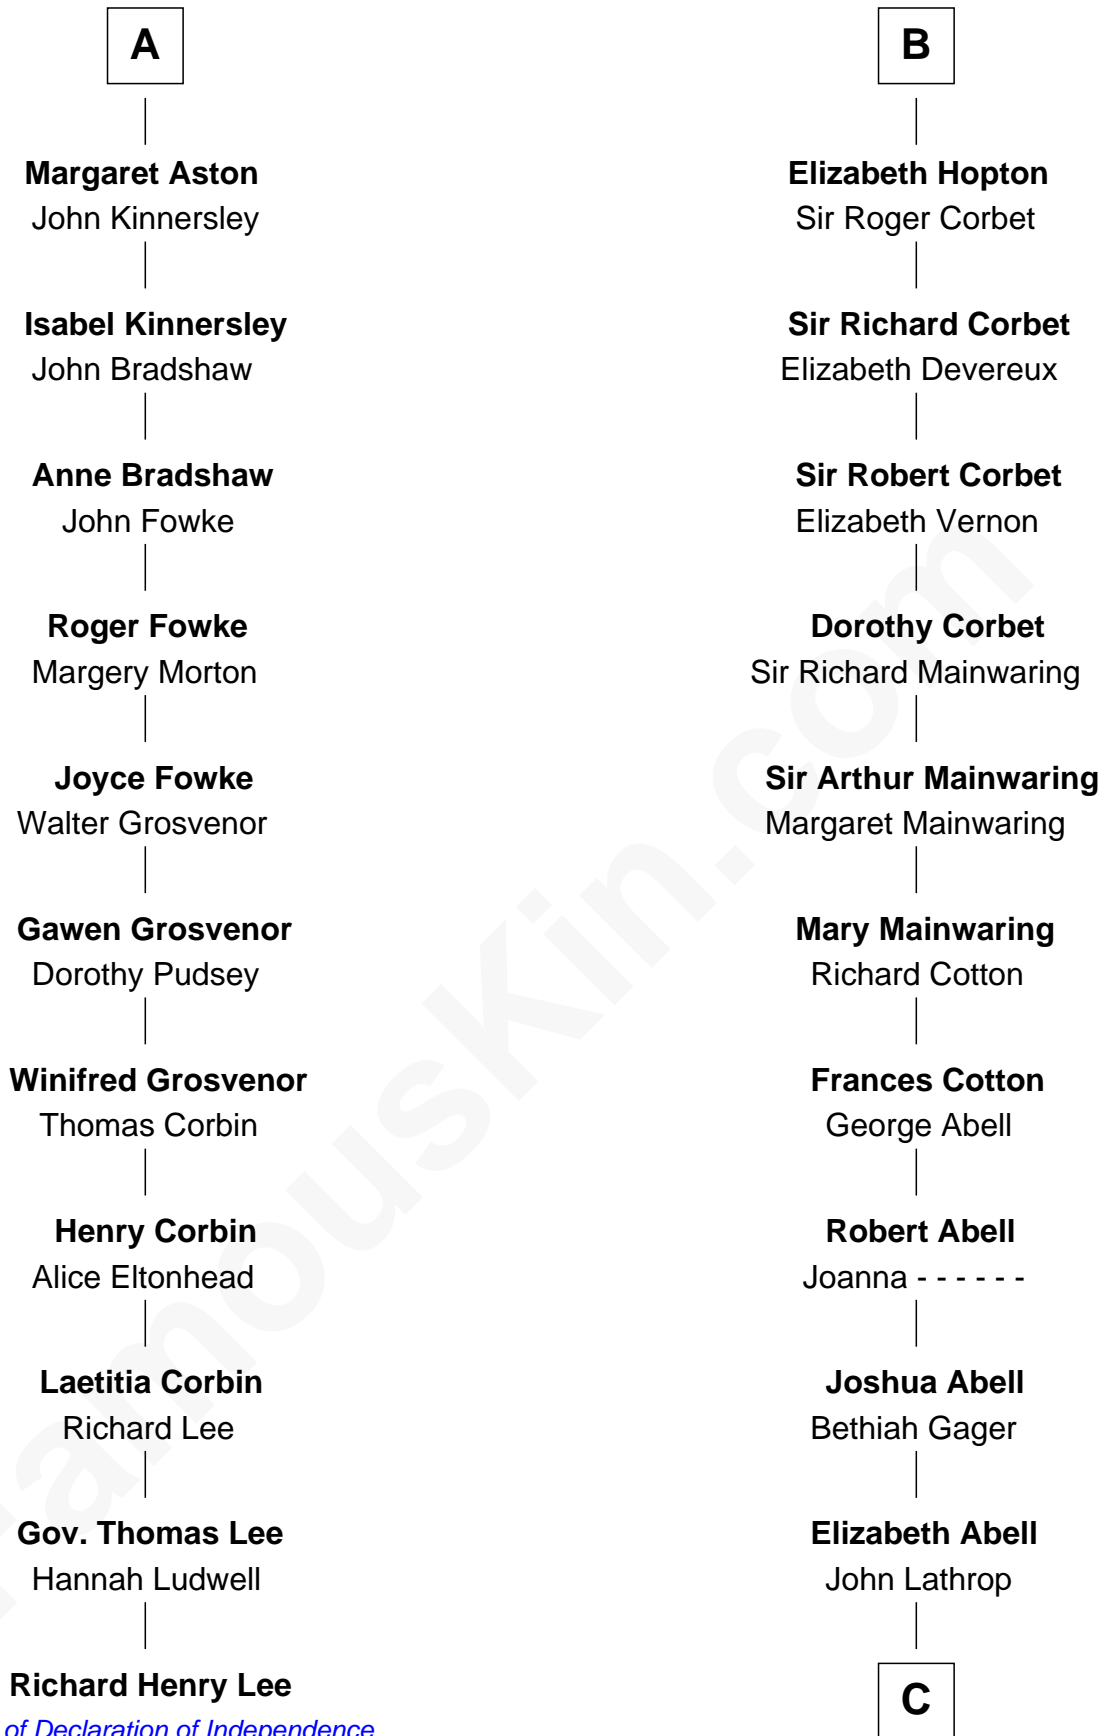

## Relationship Chart of

### Richard Henry Lee

*Signer of the Declaration of Independence*

17th cousin 4 times removed of

### Marjorie Post

*Founder of General Foods*

**C**

**Azel Lathrop**  
Elizabeth Hyde

**Erastus Lathrop**  
Sarah Bailey

**Caroline Cushman Lathrop**  
Charles Rollin Post

**Charles William Post**  
Elle Letitia Merriweather