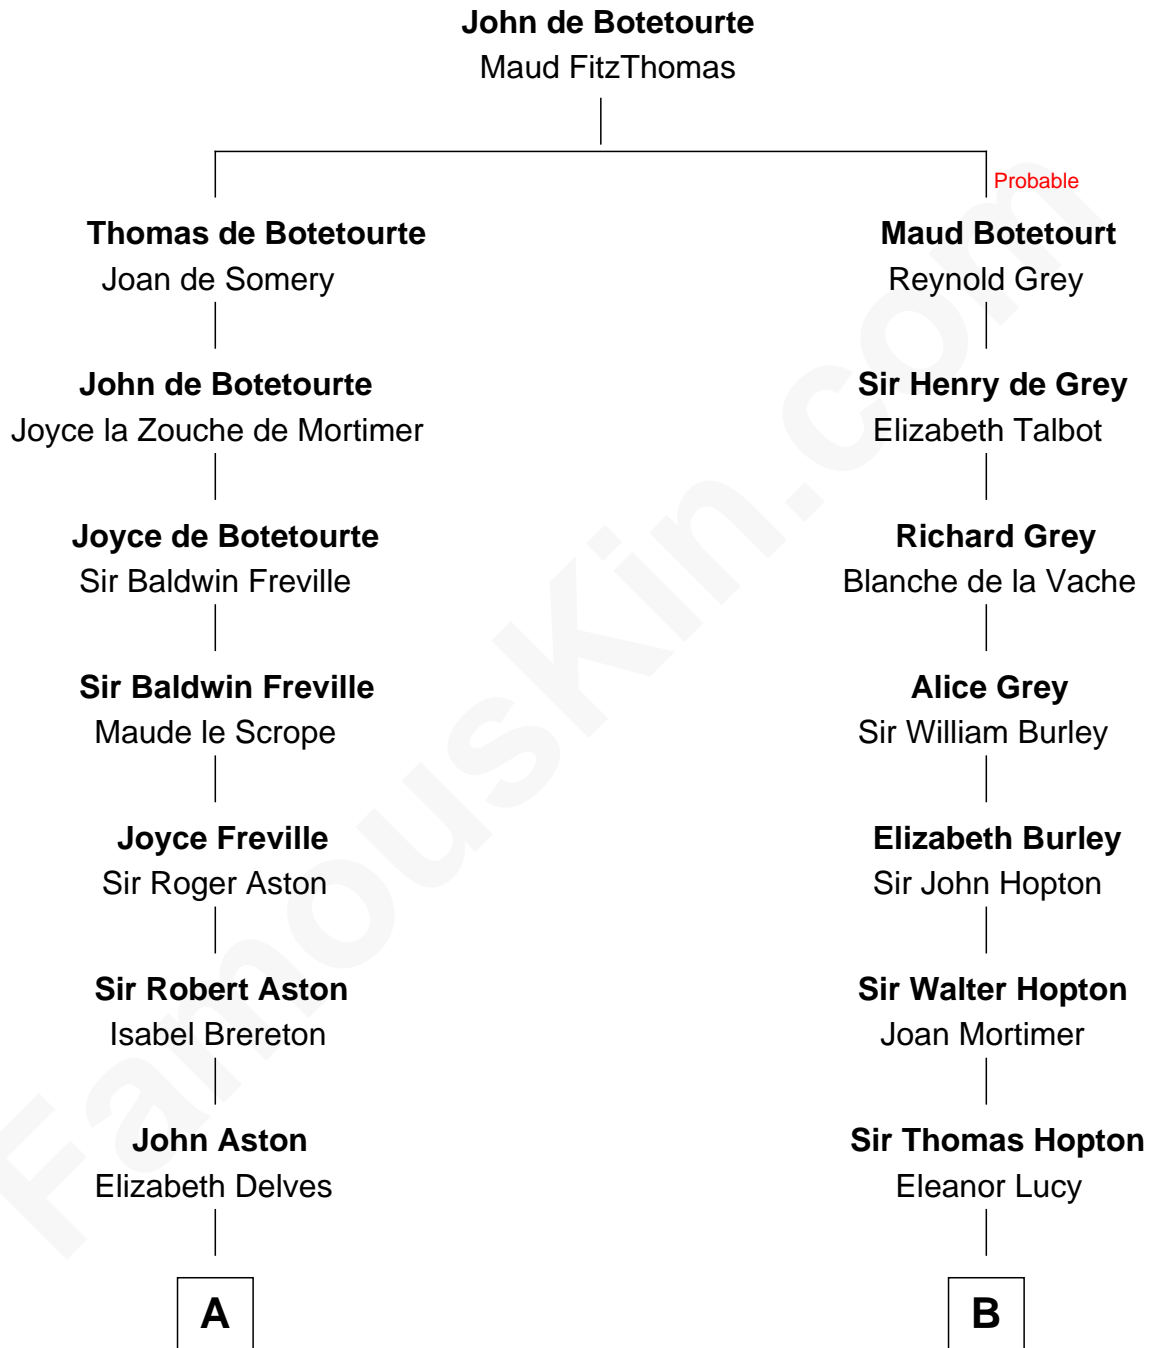

FamousKin.com

Relationship Chart of

Richard Henry Lee

Signer of the Declaration of Independence

17th cousin 4 times removed of

Marjorie Post

Founder of General Foods