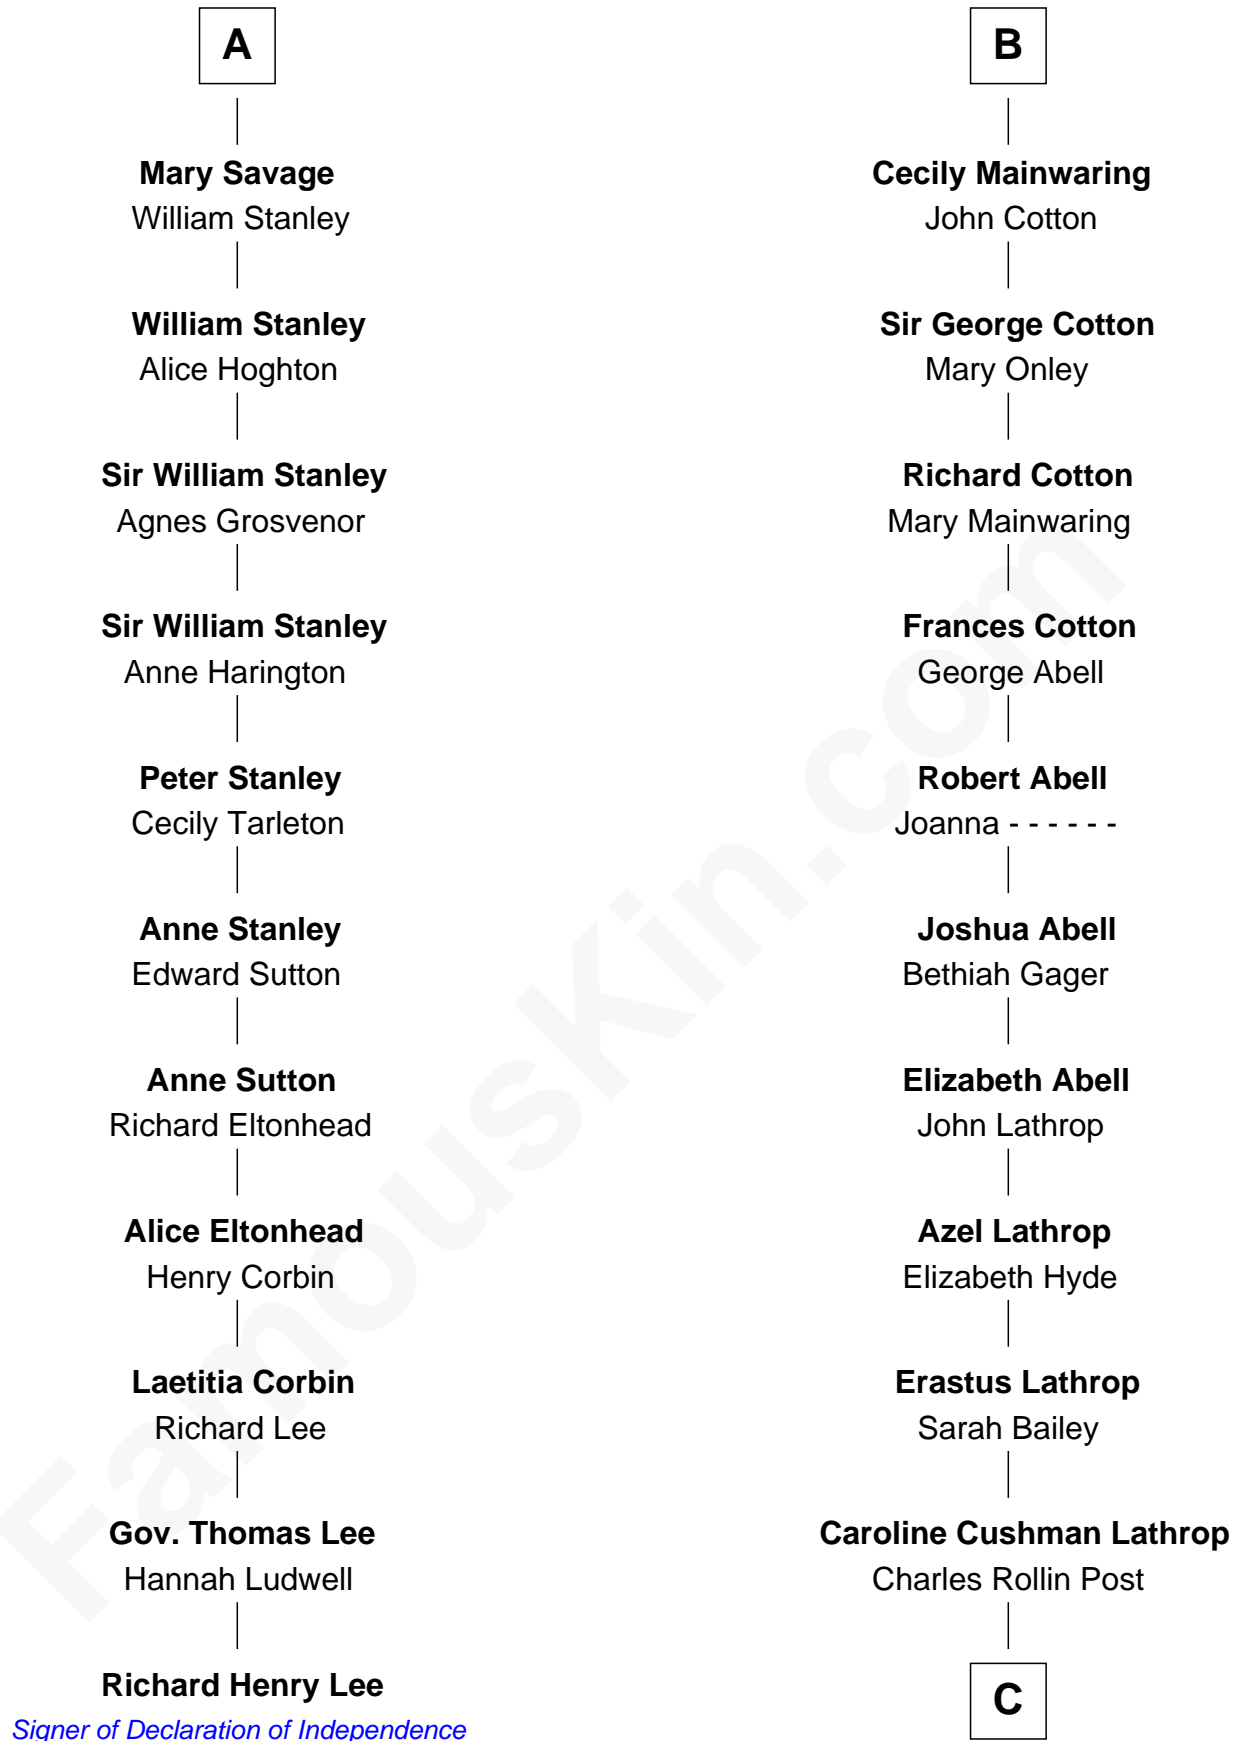

FamousKin.com

Relationship Chart of

Richard Henry Lee

Signer of the Declaration of Independence

17th cousin 1 time removed of

Marjorie Post

Founder of General Foods

C

Charles William Post
Elle Letitia Merriweather

Marjorie Post
Founder of General Foods

FamousKin.com