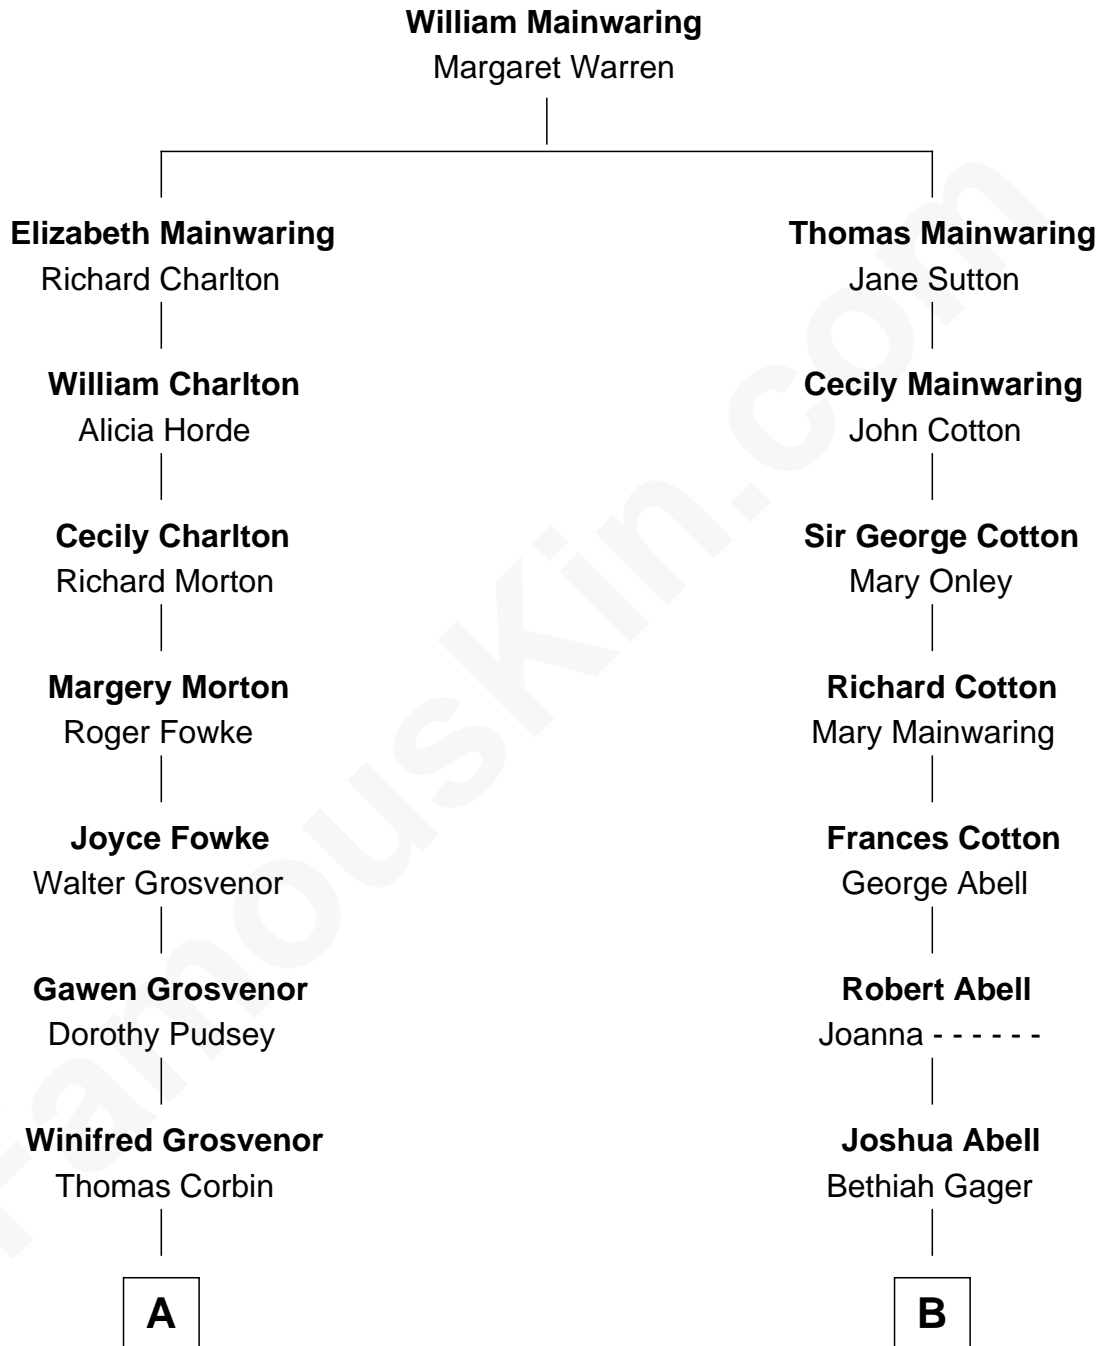

FamousKin.com

Relationship Chart of

Richard Henry Lee

Signer of the Declaration of Independence

10th cousin 1 time removed of

C. W. Post

Founder of Post Cereals

A

Henry Corbin
Alice Eltonhead

Laetitia Corbin
Richard Lee

Gov. Thomas Lee
Hannah Ludwell

Richard Henry Lee
Signer of Declaration of Independence

B

Elizabeth Abell
John Lathrop

Azel Lathrop
Elizabeth Hyde

Erastus Lathrop
Sarah Bailey

Caroline Cushman Lathrop
Charles Rollin Post

C. W. Post
Founder of Post Cereals