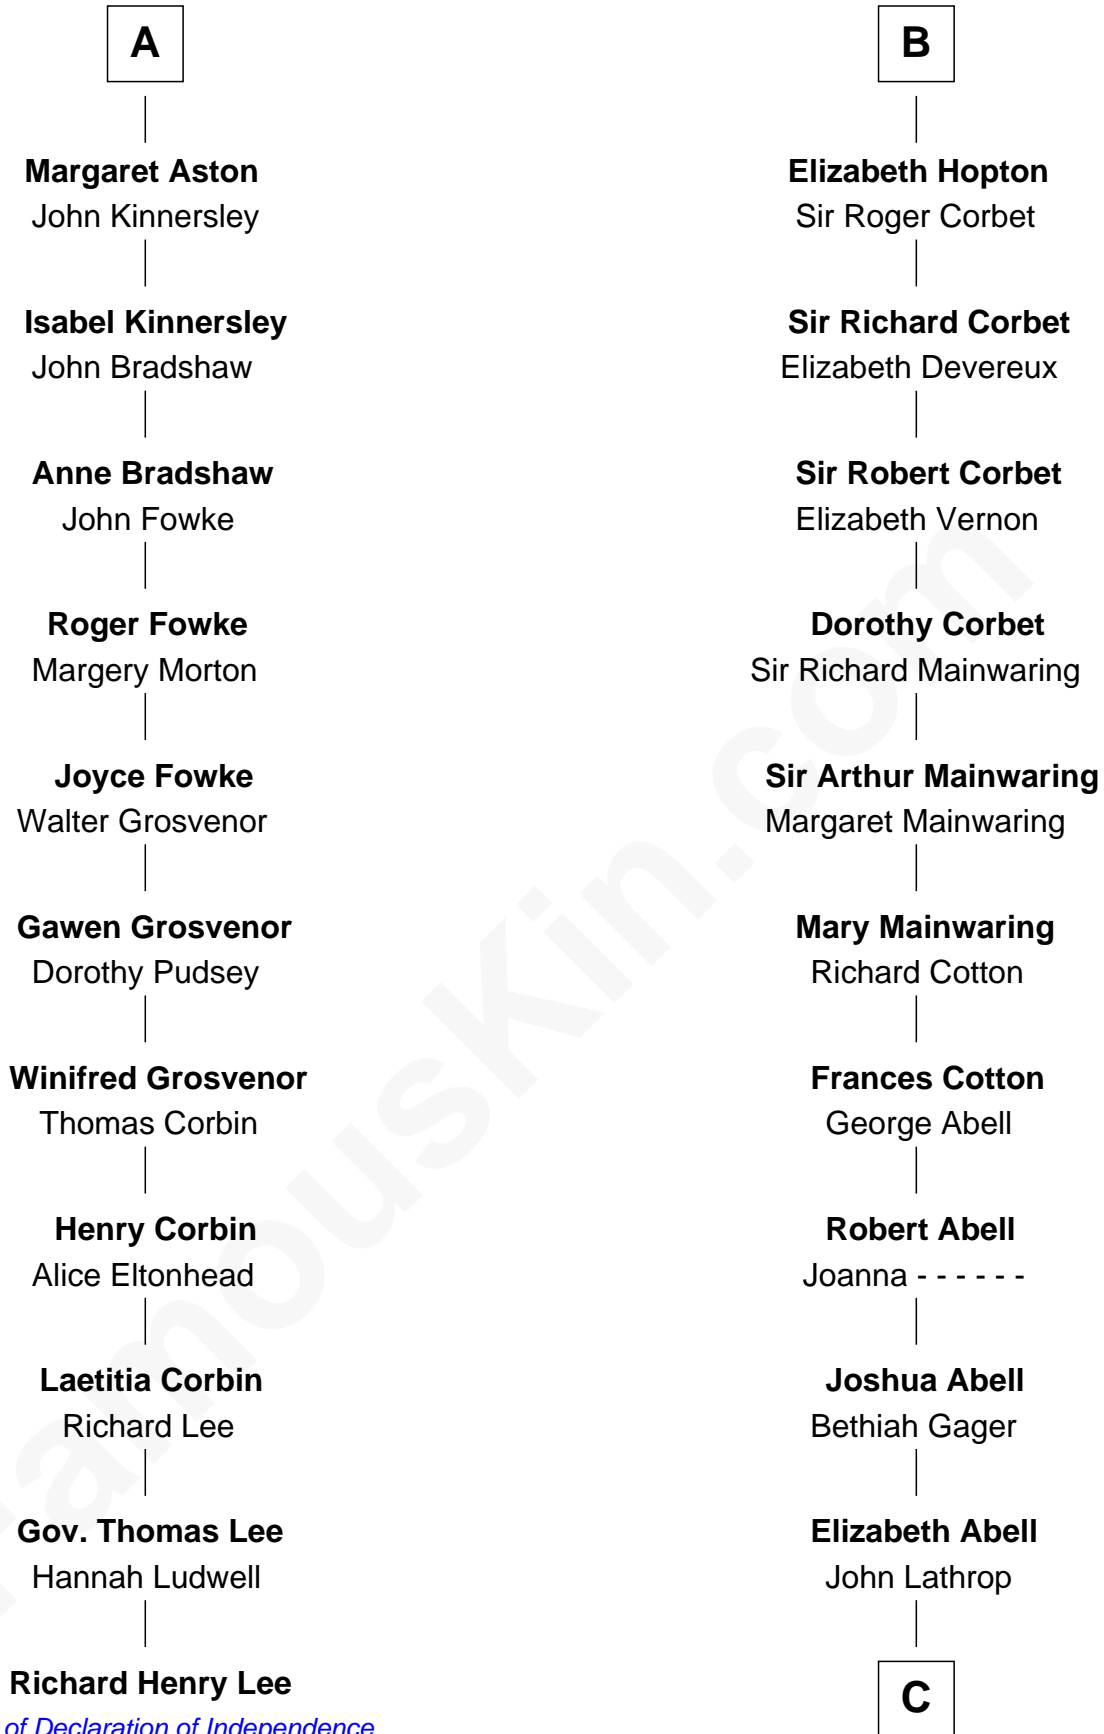

FamousKin.com

Relationship Chart of

Richard Henry Lee

Signer of the Declaration of Independence

17th cousin 3 times removed of

C. W. Post

Founder of Post Cereals

C

Azel Lathrop
Elizabeth Hyde

Erastus Lathrop
Sarah Bailey

Caroline Cushman Lathrop
Charles Rollin Post

C. W. Post
Founder of Post Cereals

FamousKin.com