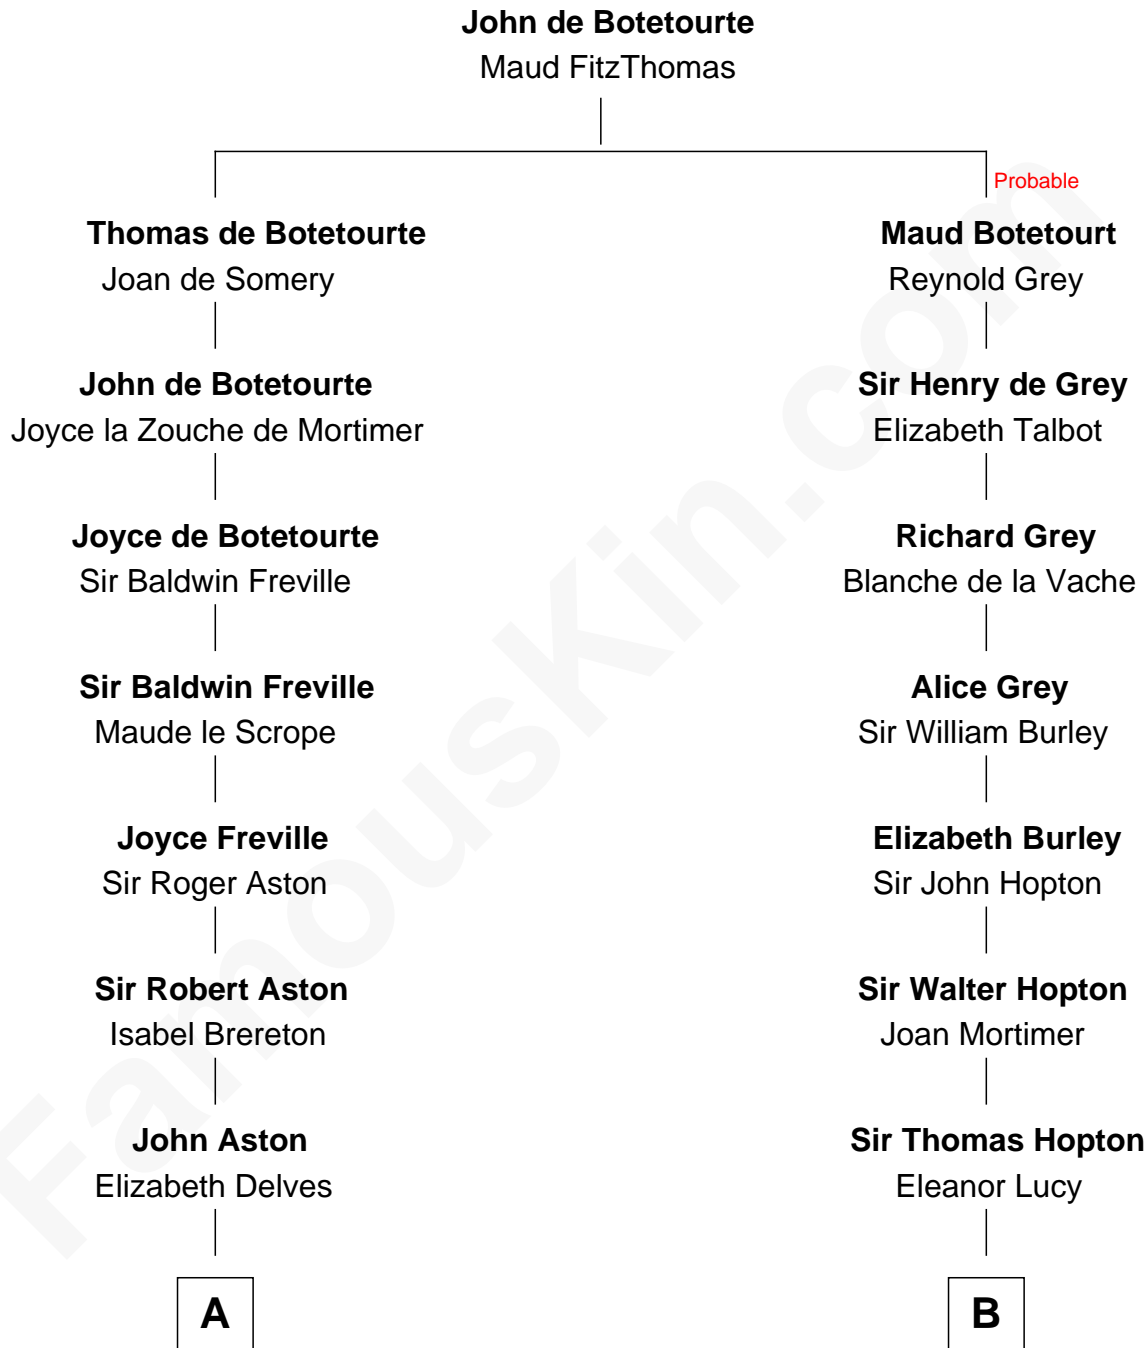

FamousKin.com

Relationship Chart of

Richard Henry Lee

Signer of the Declaration of Independence

17th cousin 3 times removed of

C. W. Post

Founder of Post Cereals

C

Azel Lathrop
Elizabeth Hyde

Erastus Lathrop
Sarah Bailey

Caroline Cushman Lathrop
Charles Rollin Post

C. W. Post
Founder of Post Cereals

FamousKin.com