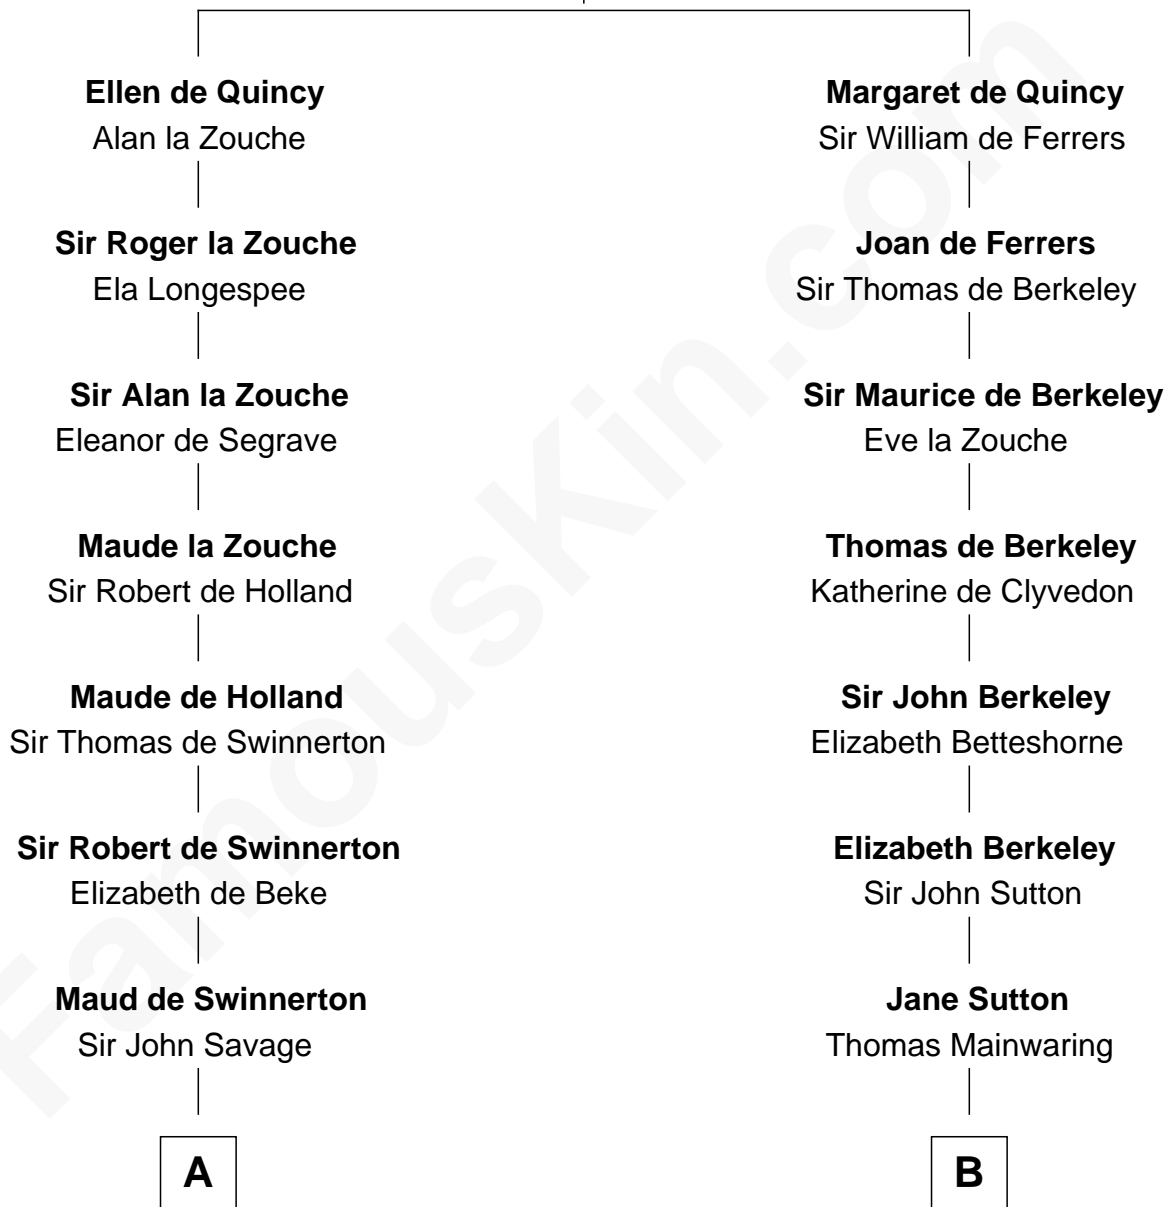

FamousKin.com

Relationship Chart of

Richard Henry Lee

Signer of the Declaration of Independence

17th cousin of

C. W. Post

Founder of Post Cereals

Sir Roger de Quincy
Helen of Galloway

A

Mary Savage
William Stanley

William Stanley
Alice Hoghton

Sir William Stanley
Agnes Grosvenor

Sir William Stanley
Anne Harington

Peter Stanley
Cecily Tarleton

Anne Stanley
Edward Sutton

Anne Sutton
Richard Eltonhead