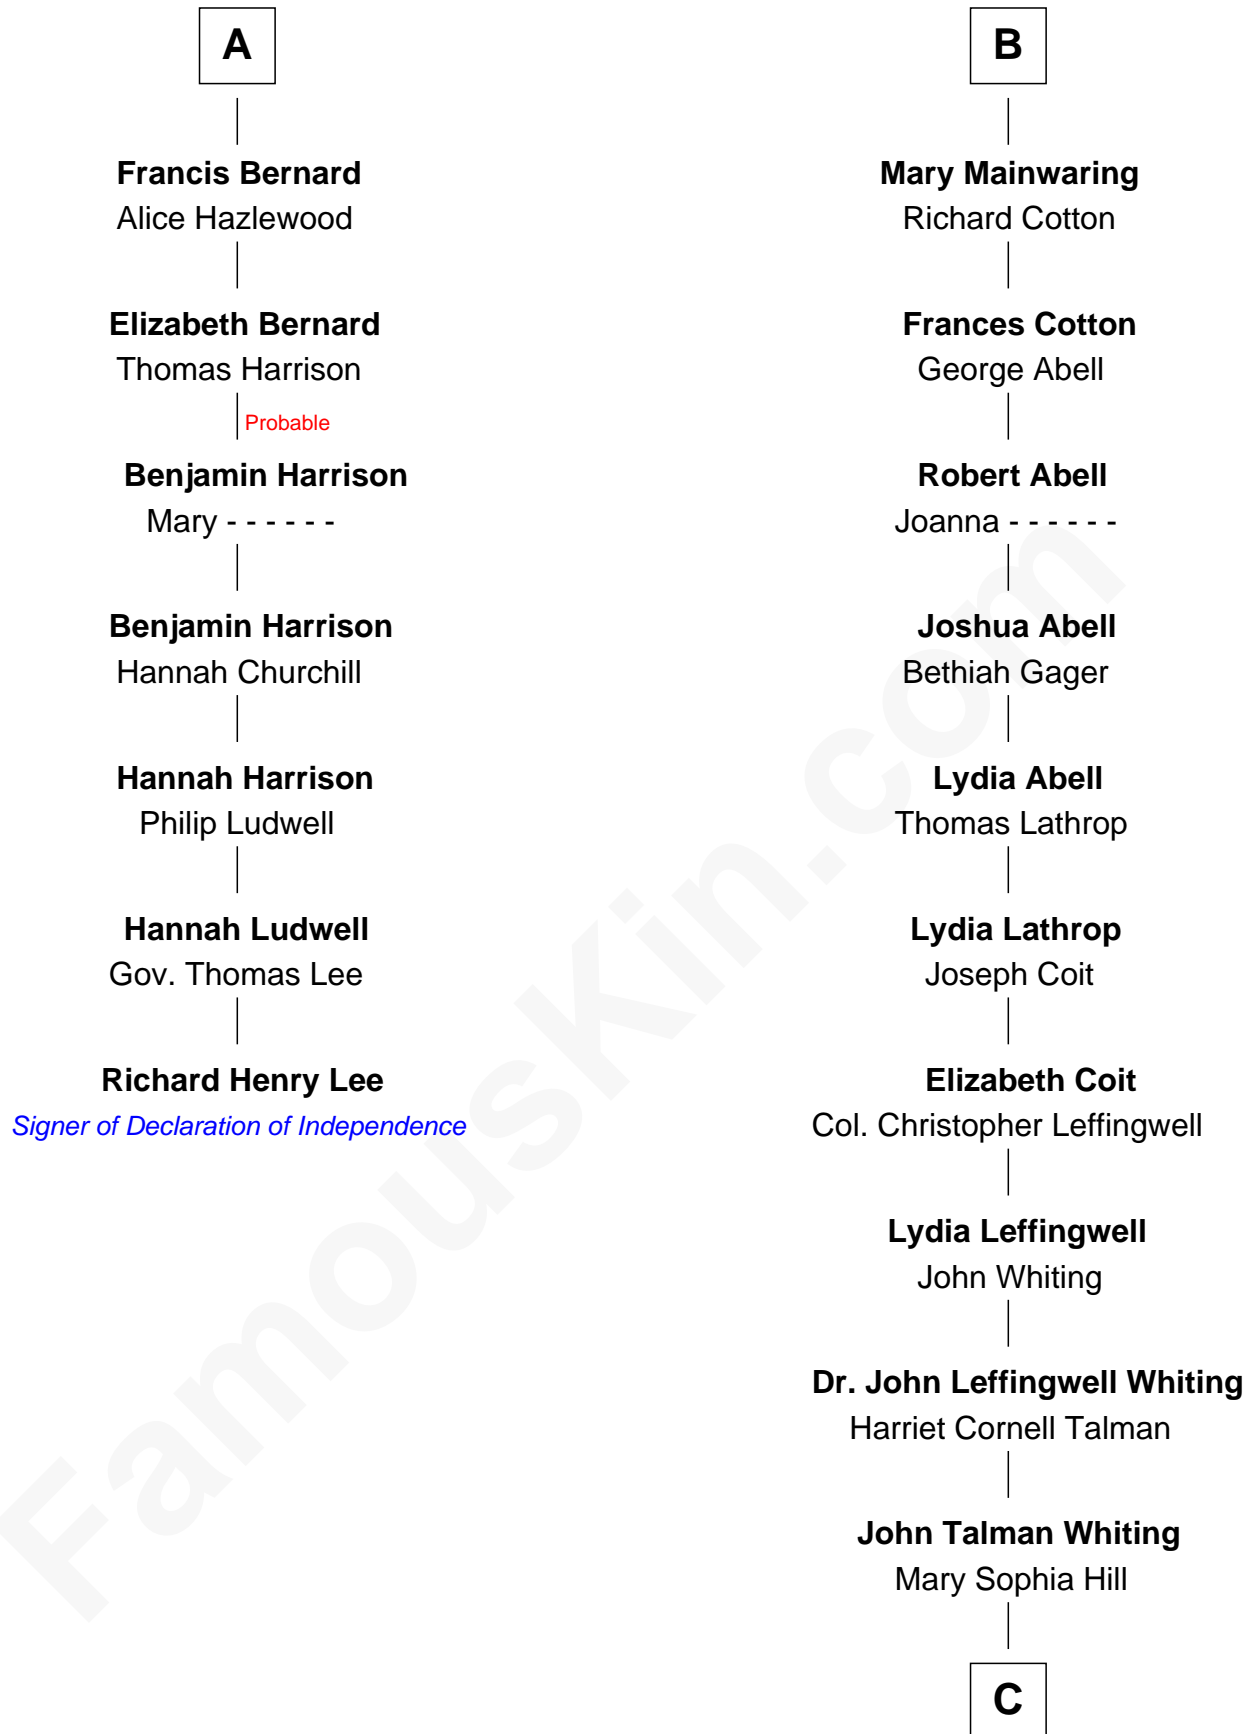

FamousKin.com

Relationship Chart of

Richard Henry Lee

Signer of the Declaration of Independence

13th cousin 7 times removed of

Adlai Stevenson III

U.S. Senator from Illinois

Sir Thomas de Beauchamp

Sir William Beauchamp

Joan Fitzalan

Joan Beauchamp

James Butler

Elizabeth Butler

John Talbot

Ann Talbot

Sir Henry Vernon

Elizabeth Vernon

Sir Robert Corbet

Dorothy Corbet

Sir Richard Mainwaring

Sir Arthur Mainwaring

Margaret Mainwaring

B

C

—
Mary DeGama Whiting

William Borden

—
John Borden

Ellen Wallace Waller

—
Ellen Borden

Adlai Ewing Stevenson

—
Adlai Stevenson III

U.S. Senator from Illinois