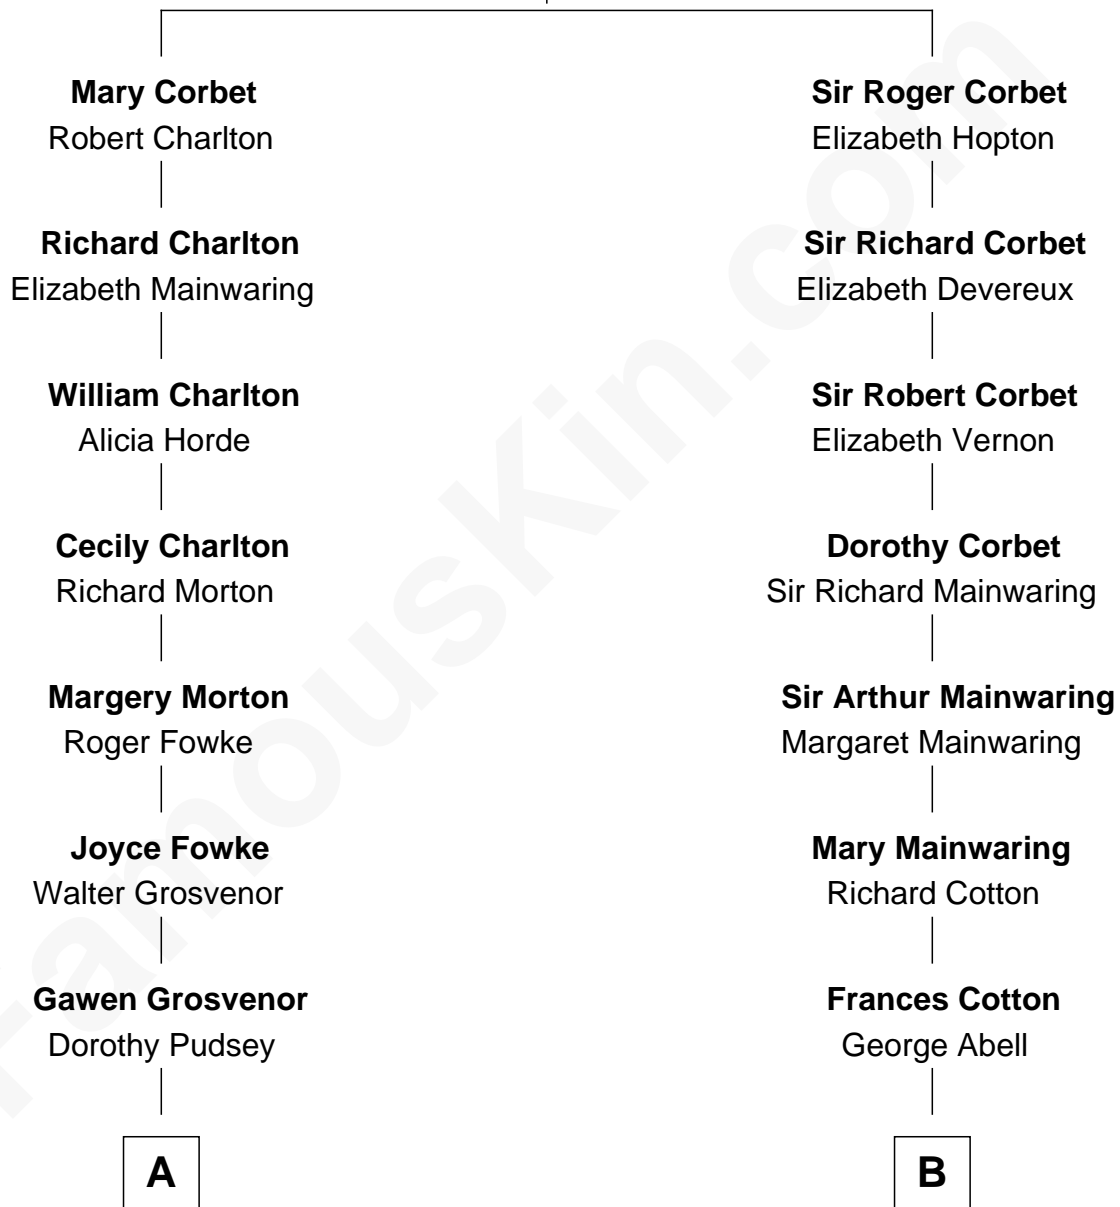

FamousKin.com

Relationship Chart of

Richard Henry Lee

Signer of the Declaration of Independence

11th cousin 7 times removed of

Adlai Stevenson III
U.S. Senator from Illinois

Sir Robert Corbet

Margaret - - - - -

C

Ellen Borden
Adlai Ewing Stevenson

Adlai Stevenson III
U.S. Senator from Illinois

FamousKin.com