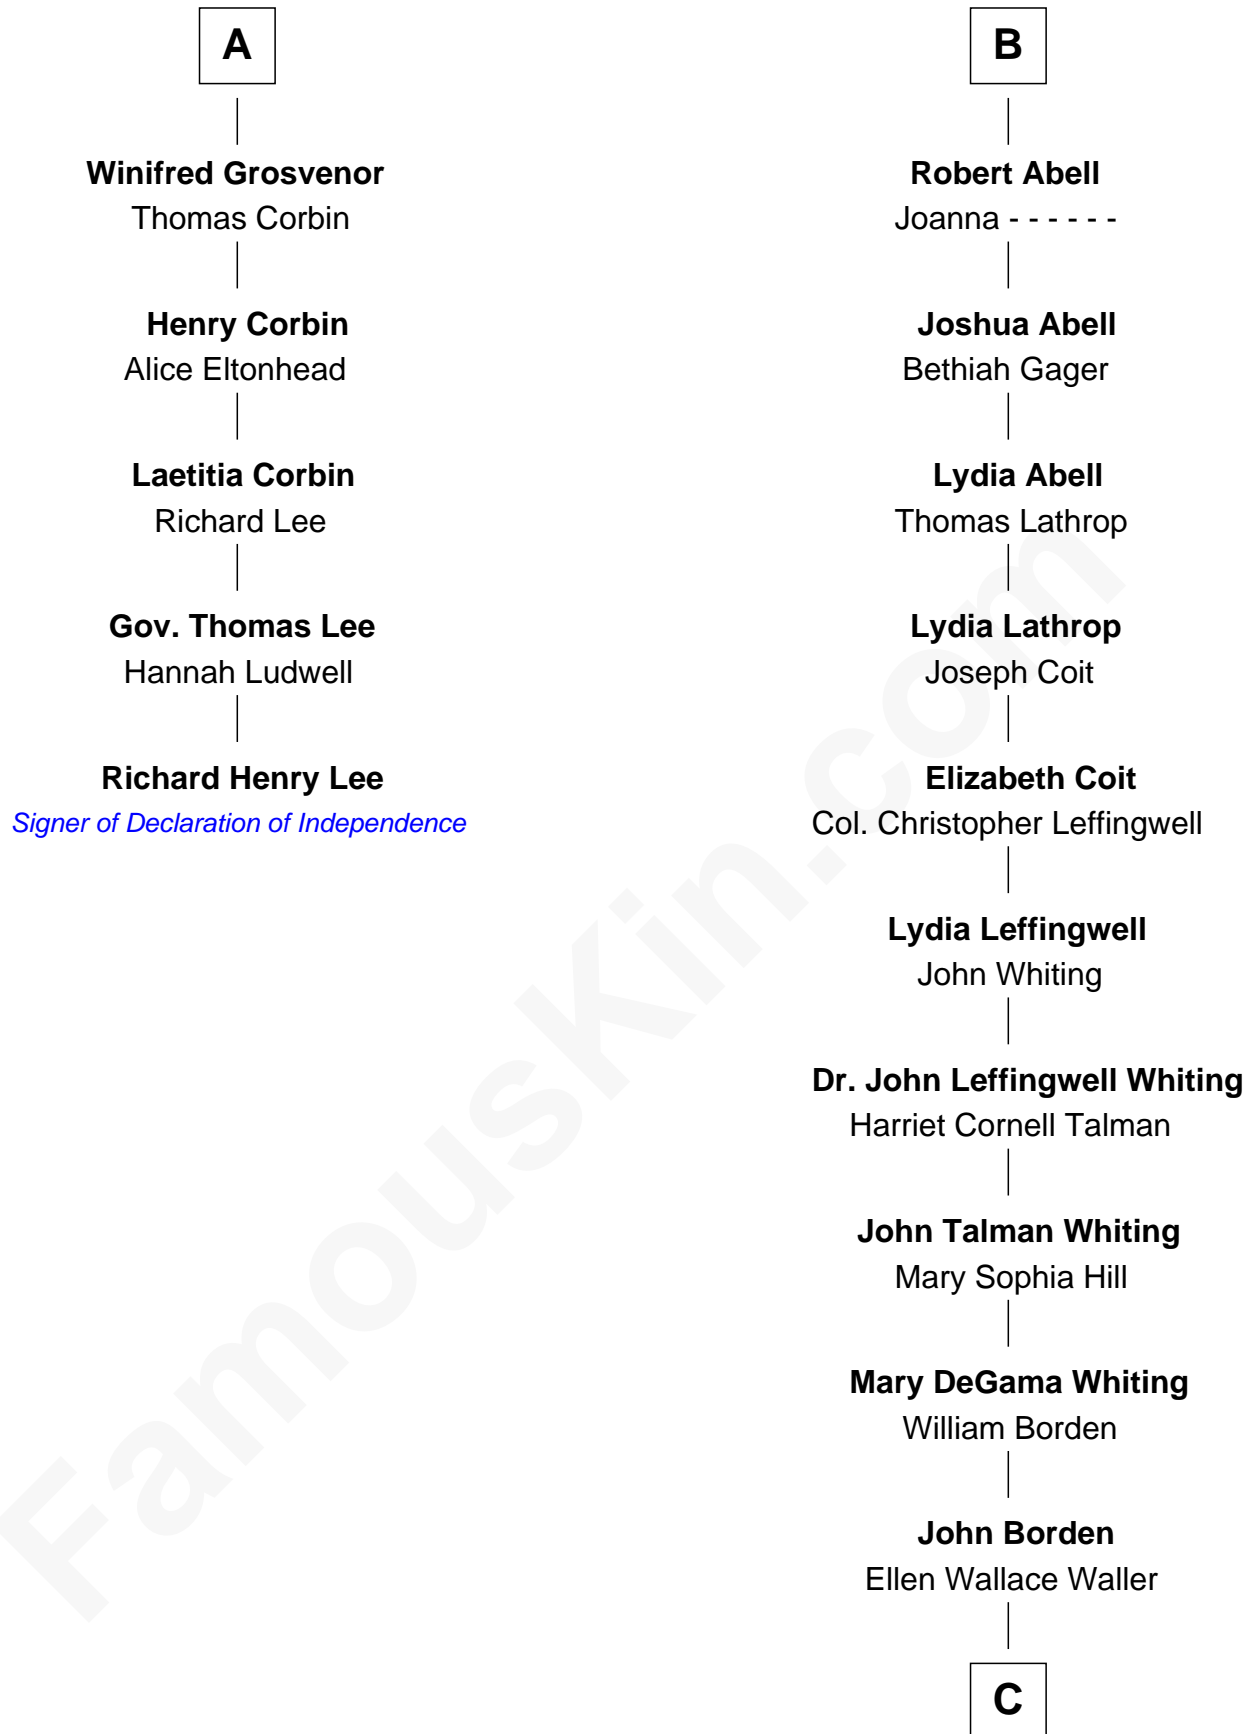

FamousKin.com

Relationship Chart of

Richard Henry Lee

Signer of the Declaration of Independence

11th cousin 7 times removed of

Adlai Stevenson III
U.S. Senator from Illinois

Sir Robert Corbet

Margaret - - - - -

C

Ellen Borden
Adlai Ewing Stevenson

Adlai Stevenson III
U.S. Senator from Illinois

FamousKin.com