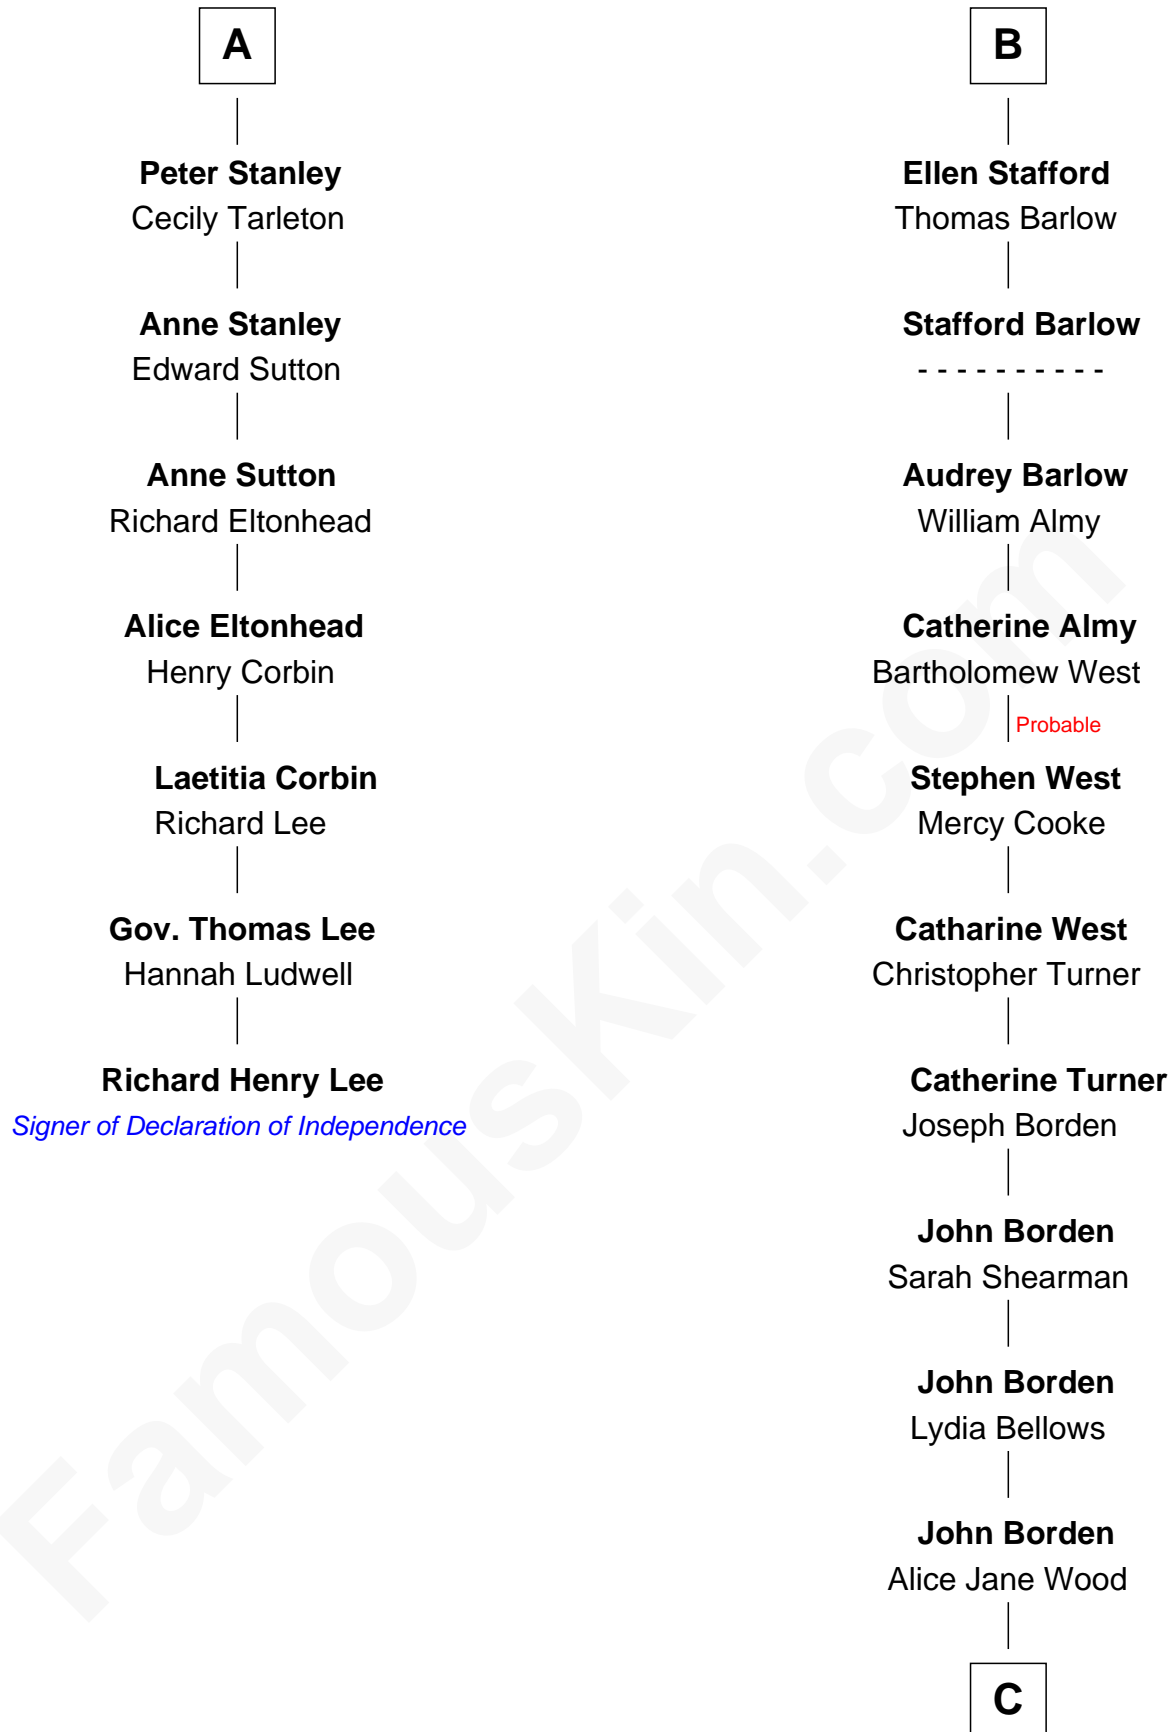

FamousKin.com

Relationship Chart of

Richard Henry Lee

Signer of the Declaration of Independence

13th cousin 7 times removed of

Adlai Stevenson III

U.S. Senator from Illinois

C

William Borden
Mary DeGama Whiting

John Borden
Ellen Wallace Waller

Ellen Borden
Adlai Ewing Stevenson

Adlai Stevenson III
U.S. Senator from Illinois

FamousKin.com