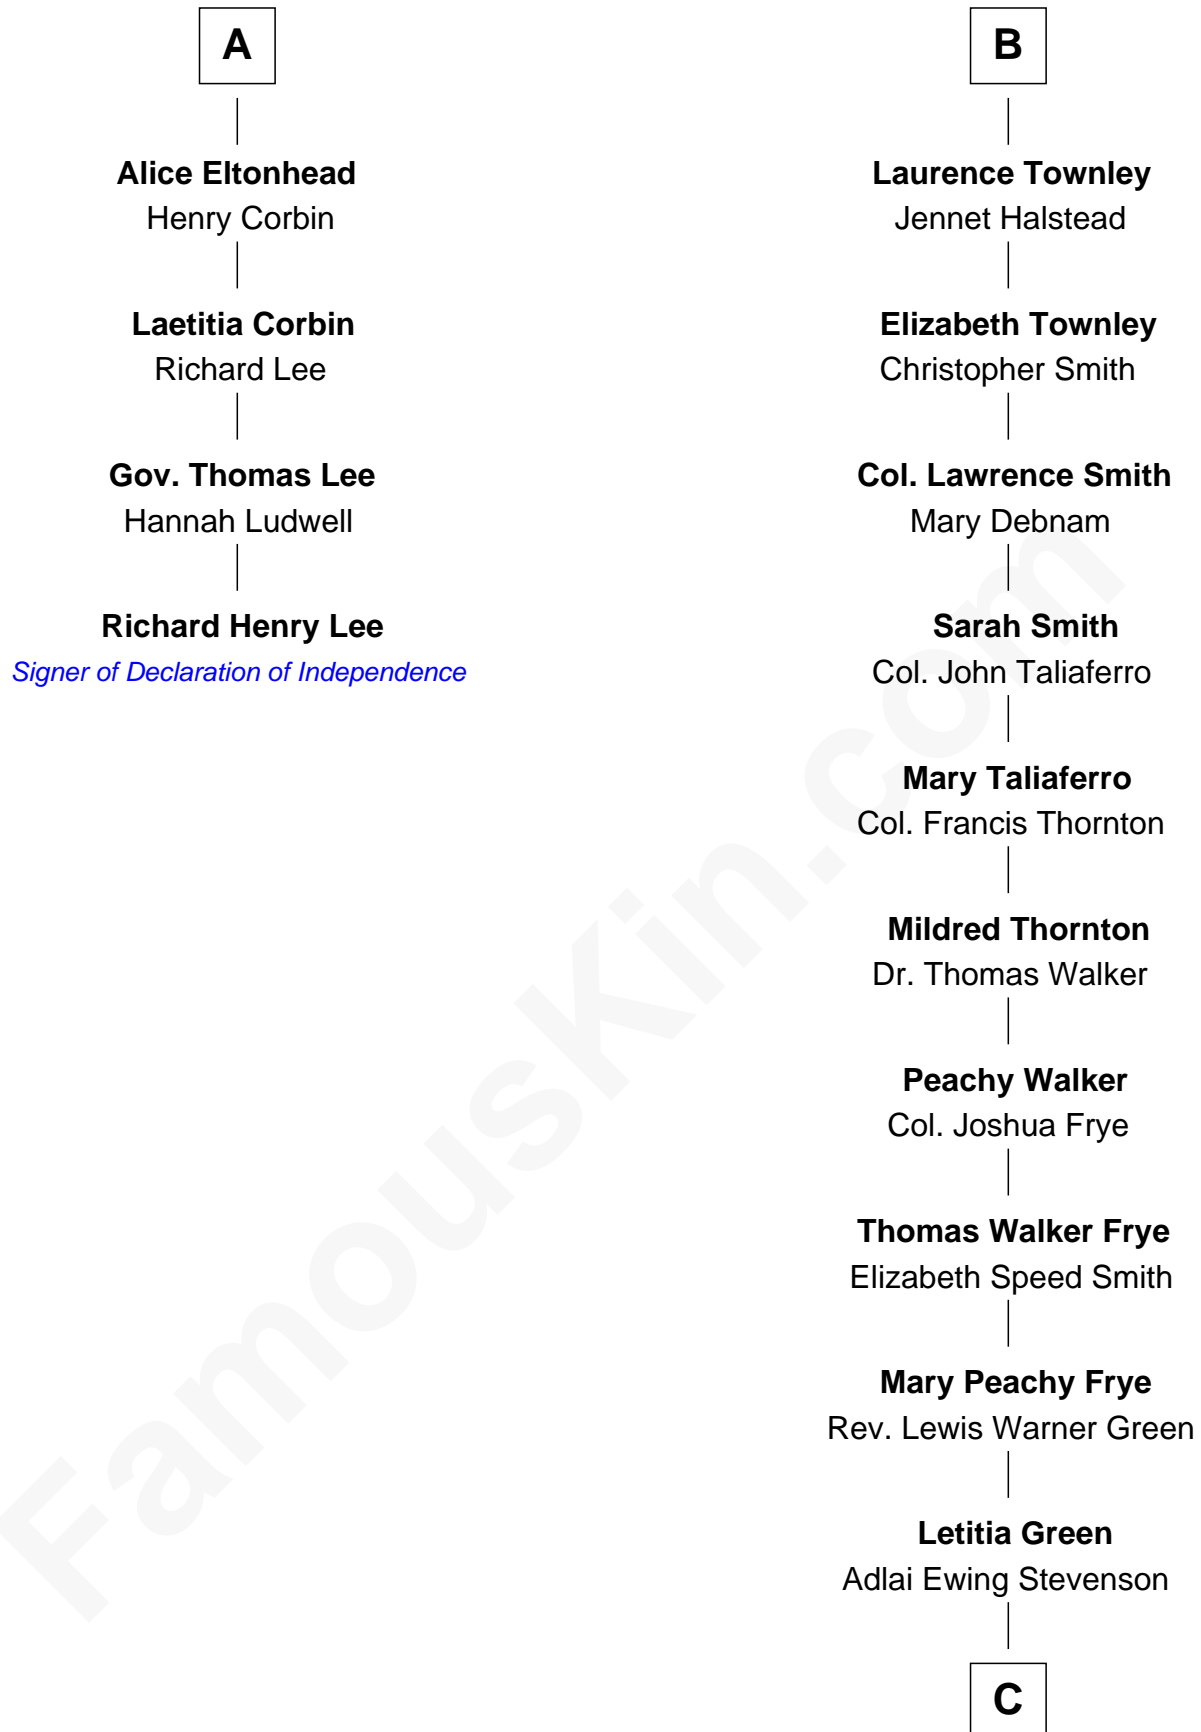

## Relationship Chart of

### Richard Henry Lee

*Signer of the Declaration of Independence*

10th cousin 9 times removed of

### Adlai Stevenson III

*U.S. Senator from Illinois*

**Sir Nicholas Harington**

Isabel English

**C**

—  
**Lewis Green Stevenson**

Helen Louise Davis

—  
**Adlai Ewing Stevenson**