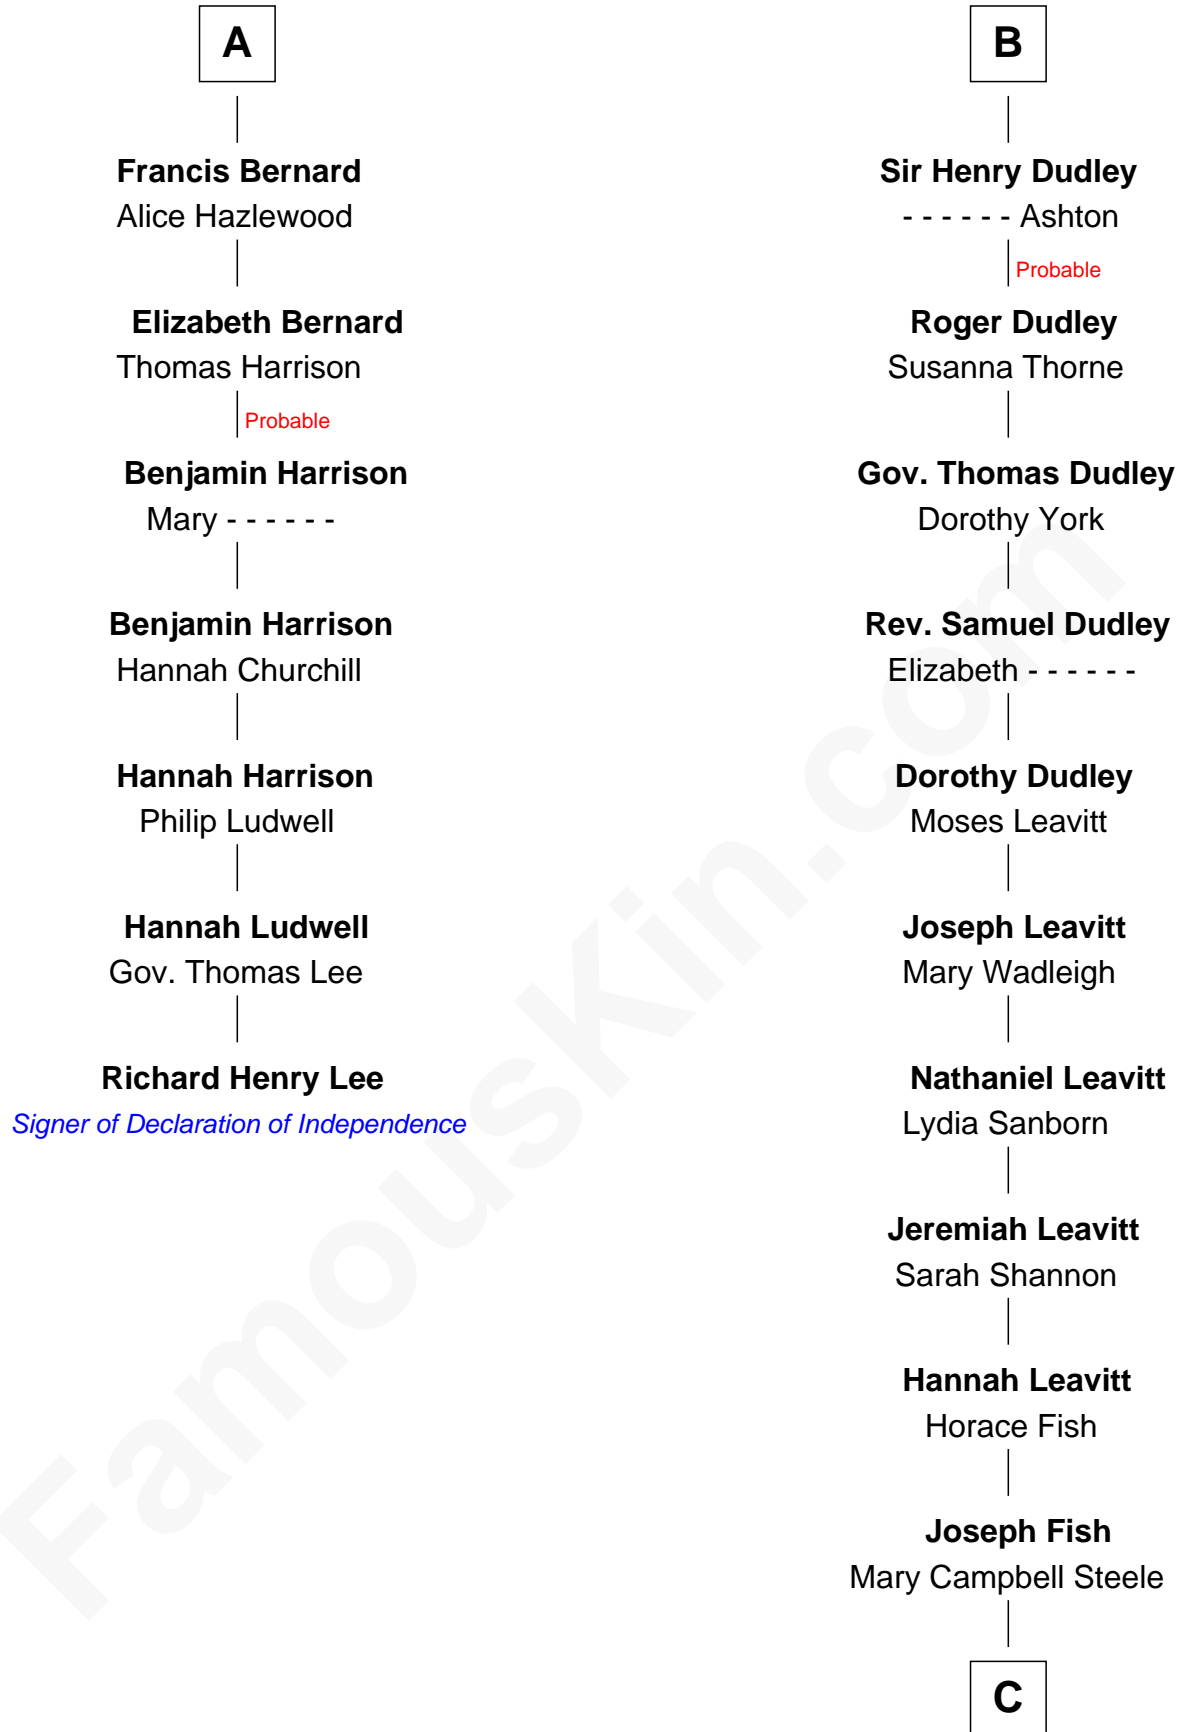

FamousKin.com

Relationship Chart of

Richard Henry Lee

Signer of the Declaration of Independence

13th cousin 8 times removed of

Keri Russell

TV and Movie Actress

Sir William de Ros
Margery de Badlesmere