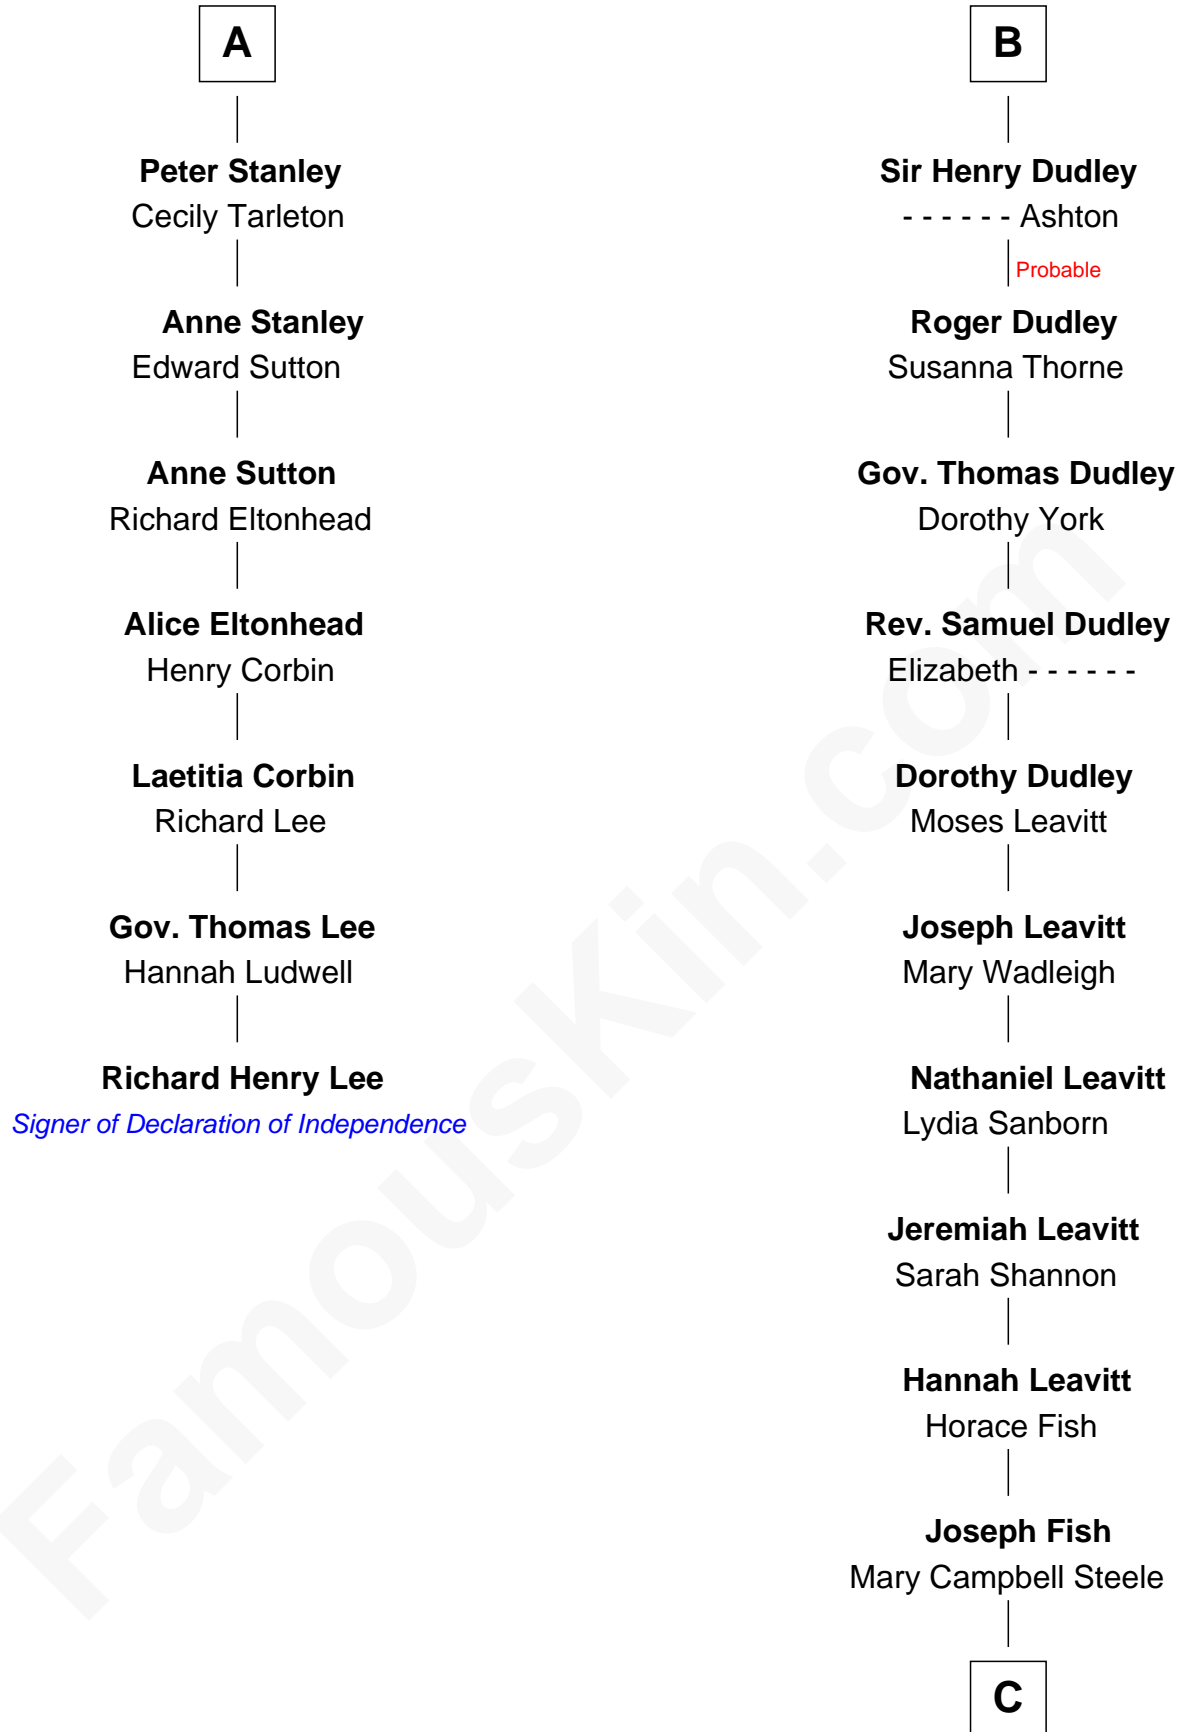

FamousKin.com

Relationship Chart of

Richard Henry Lee

Signer of the Declaration of Independence

13th cousin 8 times removed of

Keri Russell

TV and Movie Actress

C

John Lazelle Fish

Melvina Cheney

Karl Joseph Fish

Mary Emma McNeil

Emma Inez Fish

Kermit Sylvester Stephens

Stephanie Stephens

David Harold Russell