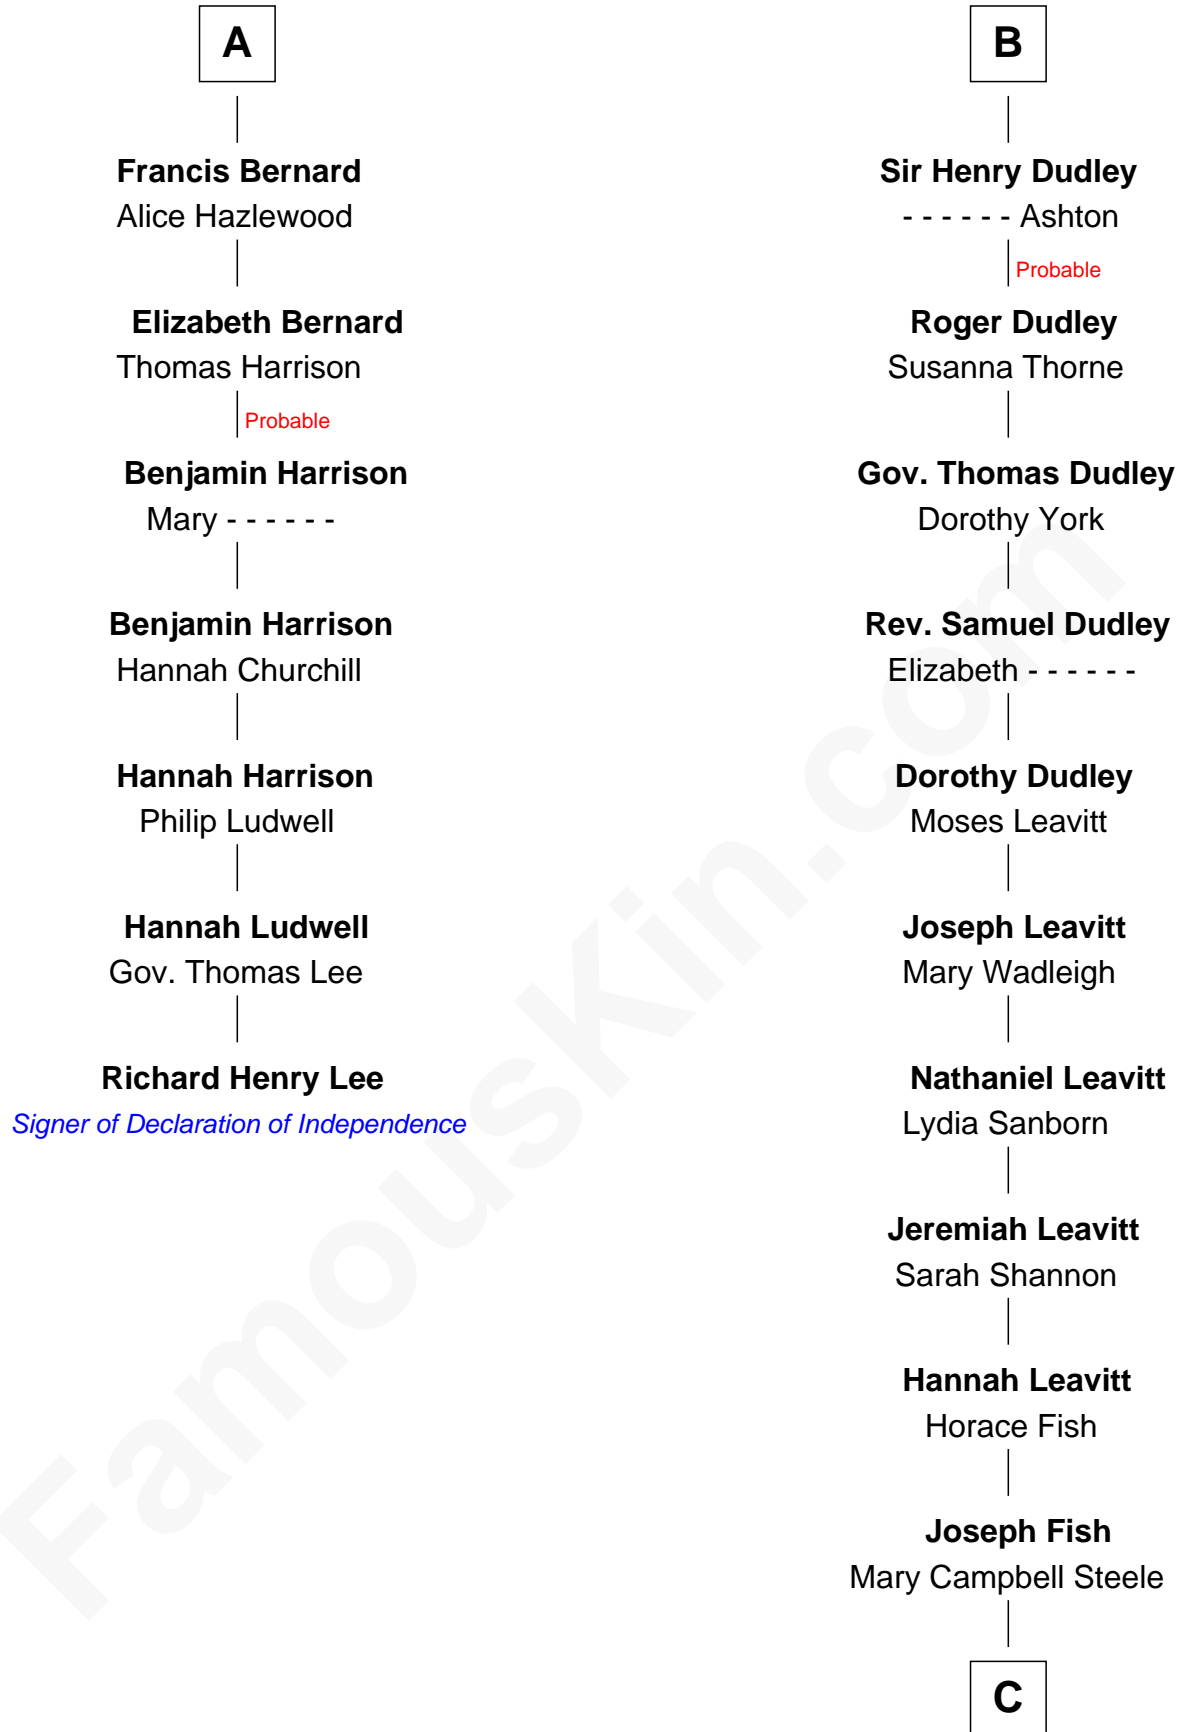

## Relationship Chart of

### Richard Henry Lee

*Signer of the Declaration of Independence*

13th cousin 8 times removed of

**Keri Russell**

*TV and Movie Actress*

**Margaret de Audley**

Ralph de Stafford

**C**

**John Lazelle Fish**

Melvina Cheney

**Karl Joseph Fish**

Mary Emma McNeil

**Emma Inez Fish**

Kermit Sylvester Stephens

**Stephanie Stephens**

David Harold Russell