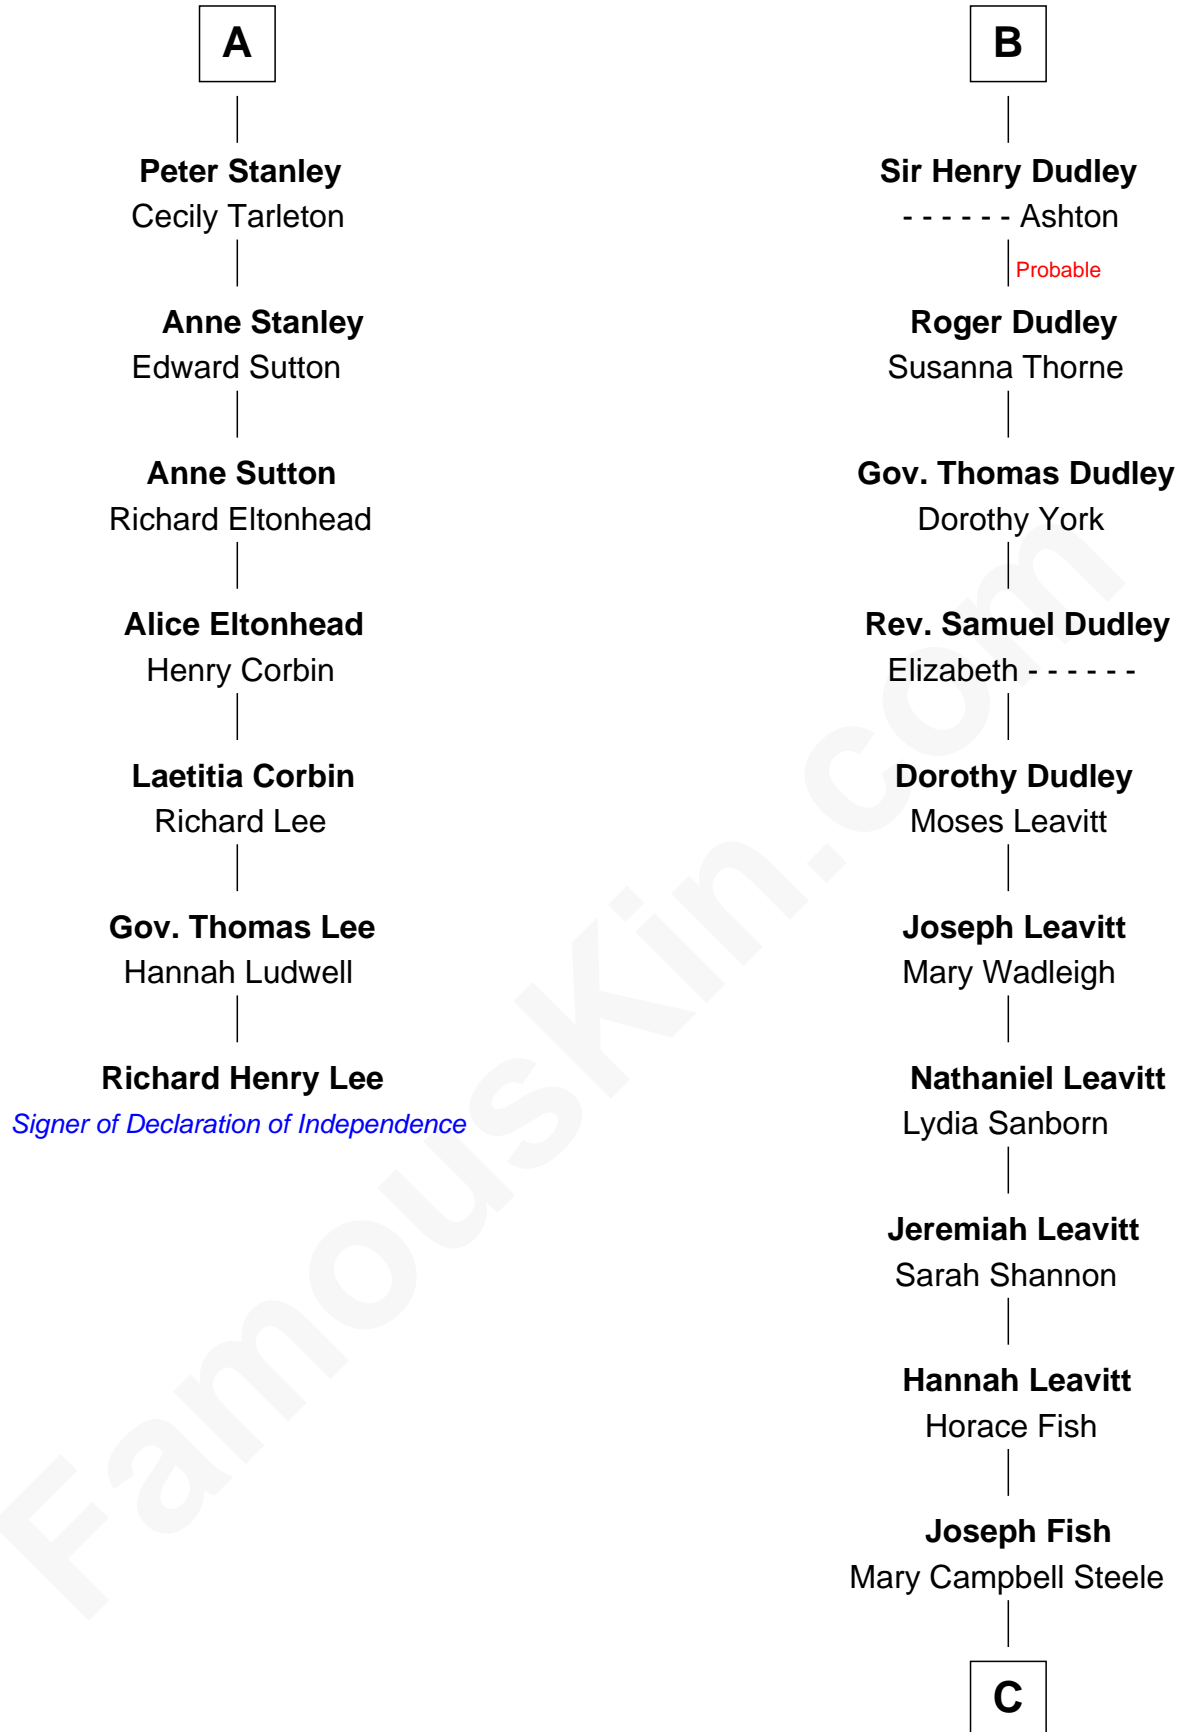

FamousKin.com

Relationship Chart of

Richard Henry Lee

Signer of the Declaration of Independence

13th cousin 8 times removed of

Keri Russell

TV and Movie Actress

Sir Robert de Holland

Maude la Zouche

C

John Lazelle Fish

Melvina Cheney

Karl Joseph Fish

Mary Emma McNeil

Emma Inez Fish

Kermit Sylvester Stephens