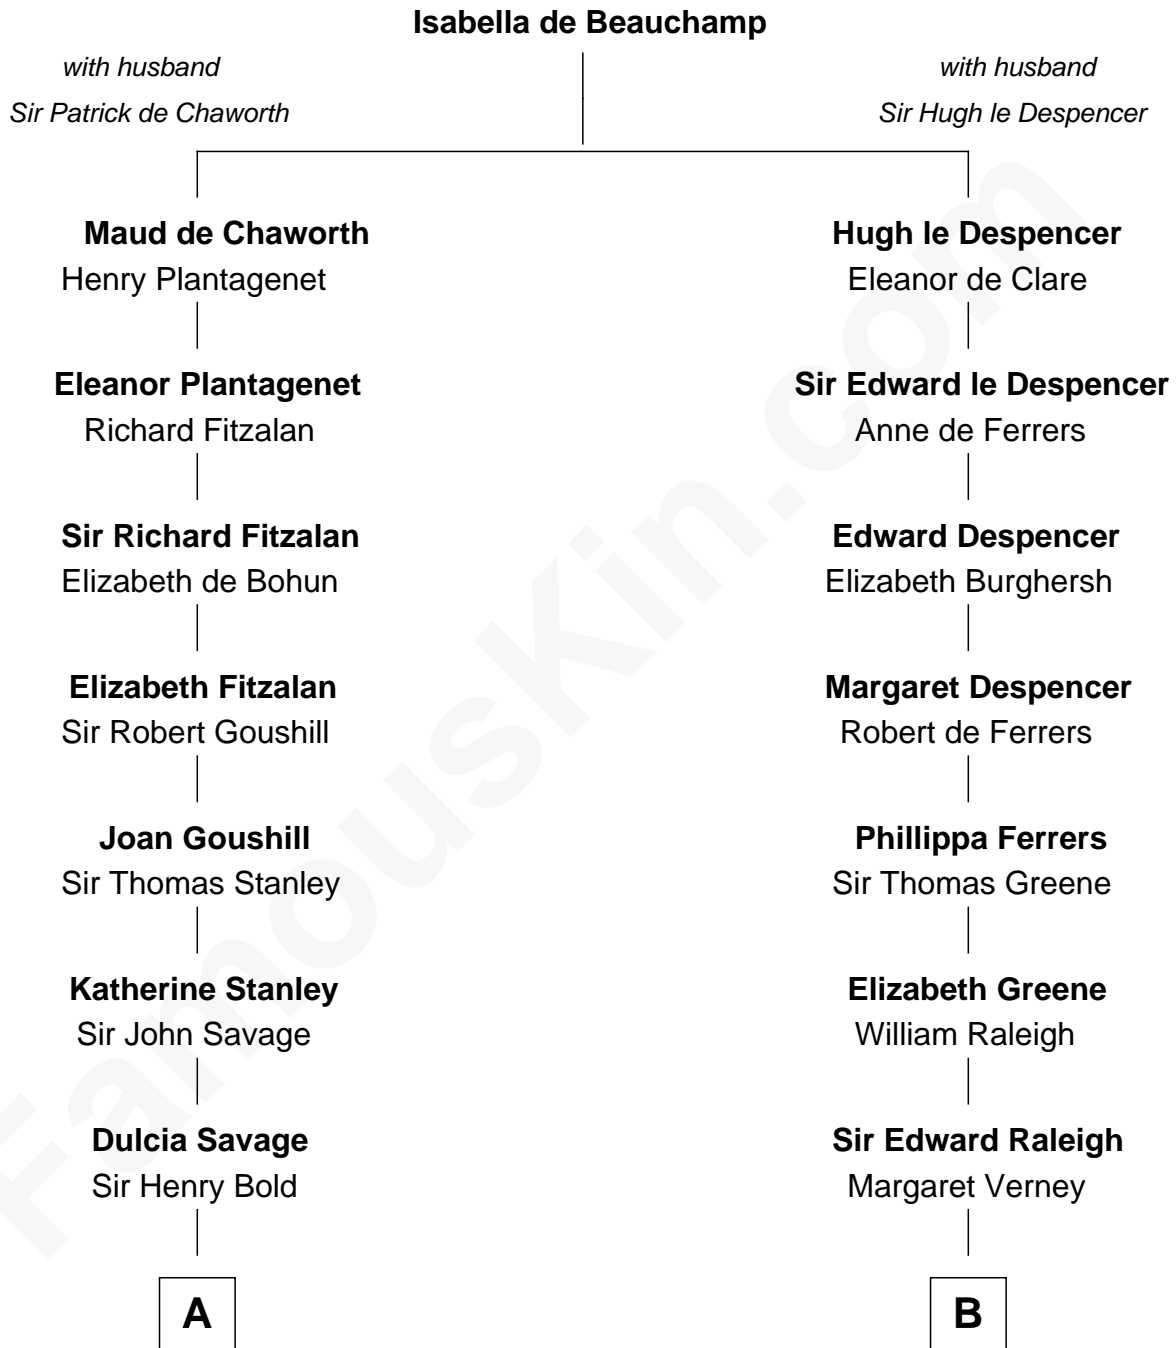

FamousKin.com

Relationship Chart of

Richard Henry Lee

Signer of the Declaration of Independence

14th cousin 7 times removed of

Amelia Earhart
Aviation Pioneer

C

Dr. Ephraim Otis

Mary Cornell

Isaac Otis

Caroline Abigail Curtis

Alfred Gideon Otis

Amelia Josephine Harres

Amelia Otis

Edwin Stanton Earhart

Amelia Earhart