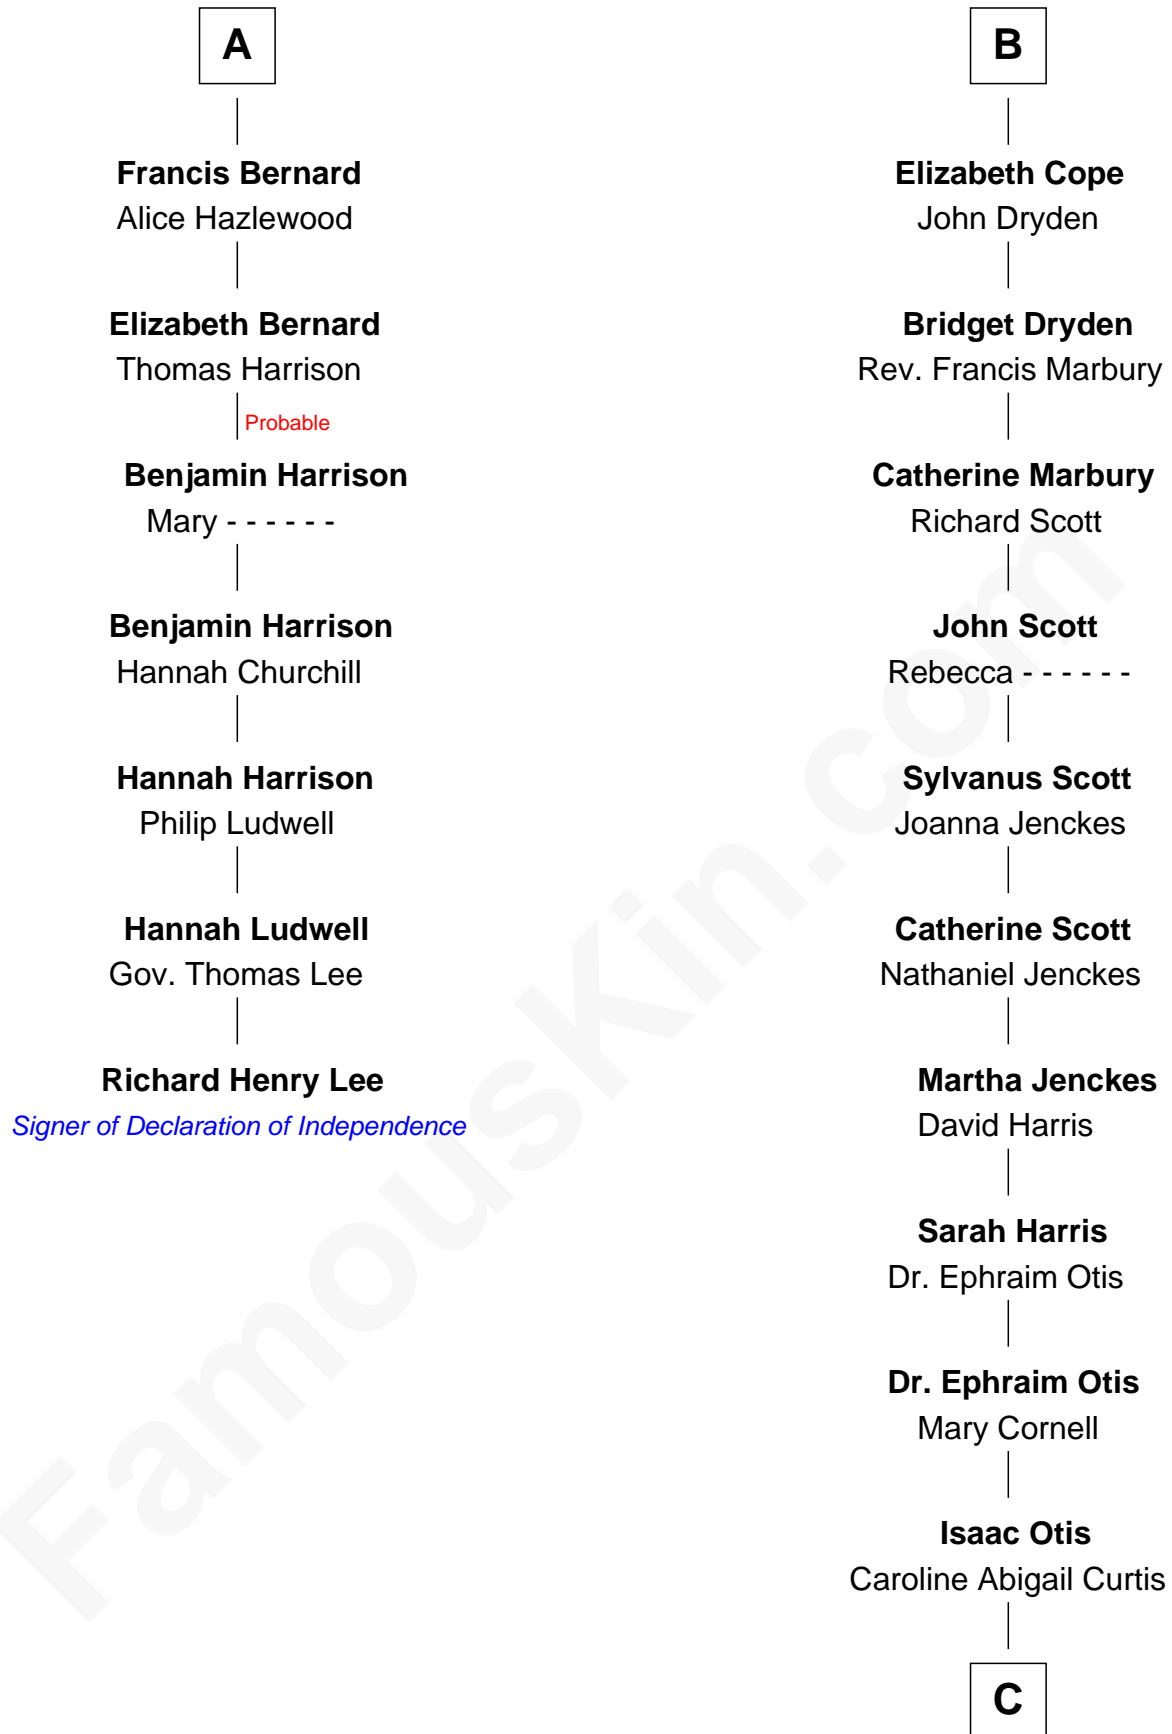

FamousKin.com

Relationship Chart of

Richard Henry Lee

Signer of the Declaration of Independence

13th cousin 6 times removed of

Amelia Earhart

Aviation Pioneer

Margaret de Audley

Ralph de Stafford

C

Alfred Gideon Otis
Amelia Josephine Harres

Amelia Otis
Edwin Stanton Earhart

Amelia Earhart
Aviation Pioneer

FamousKin.com