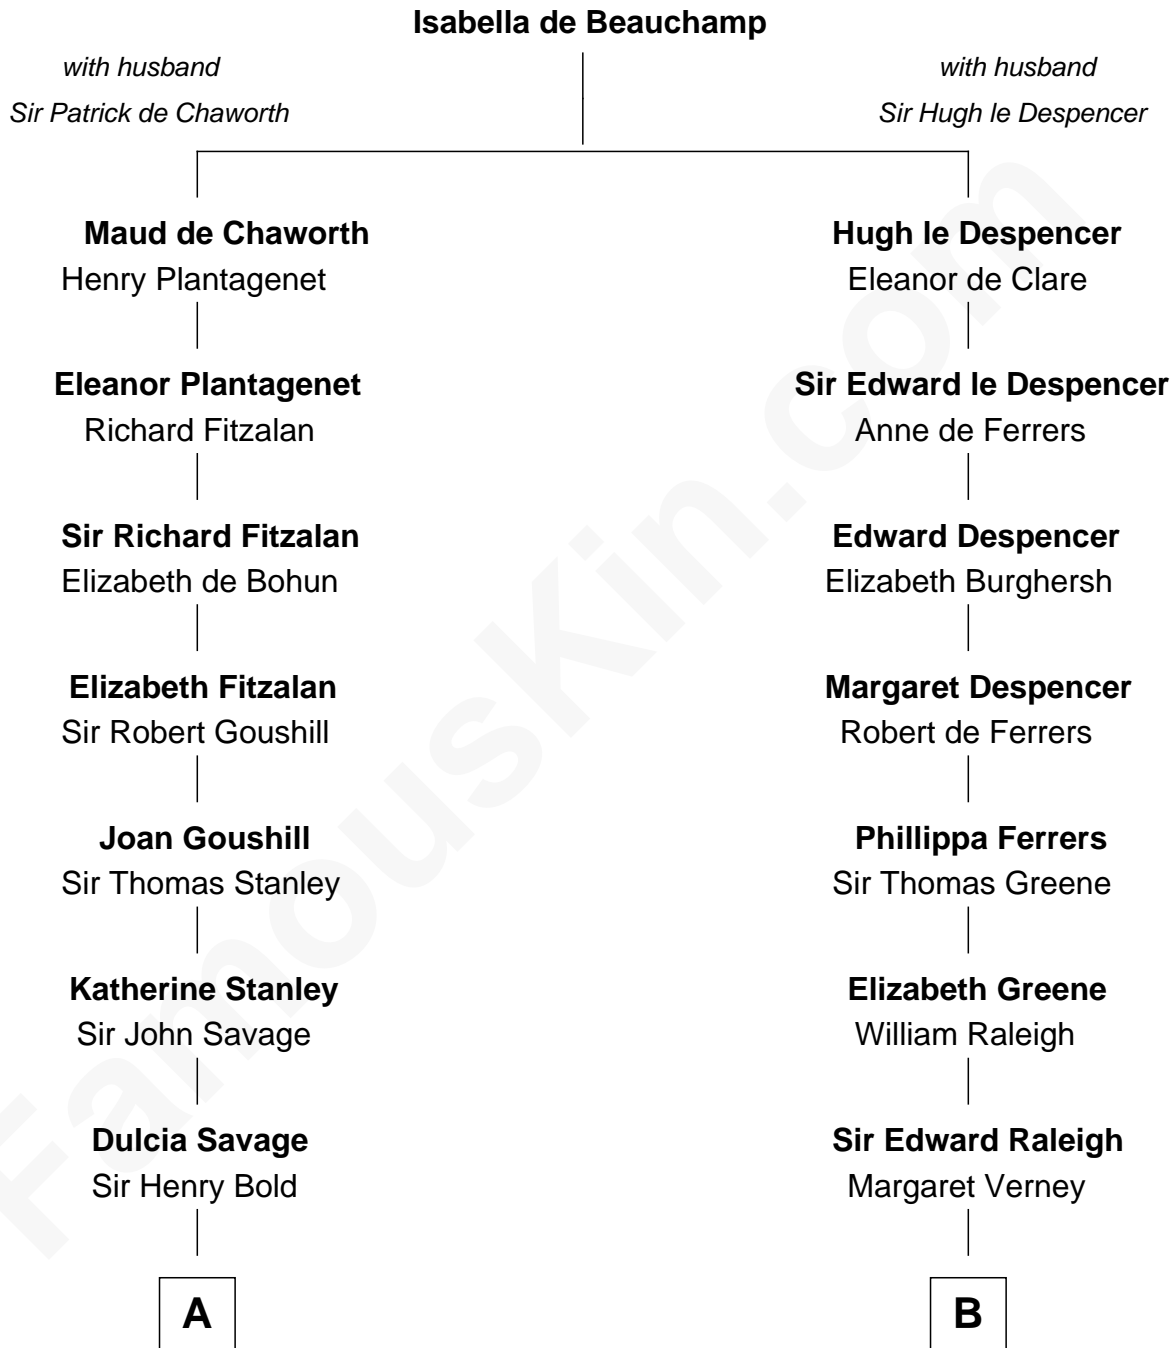

FamousKin.com

Relationship Chart of

Richard Henry Lee

Signer of the Declaration of Independence

14th cousin 4 times removed of

Joseph Wharton

Founder of the Wharton School of Business

C

Deborah Fisher

William Wharton

Joseph Wharton

Founder, Wharton School of Business

FamousKin.com