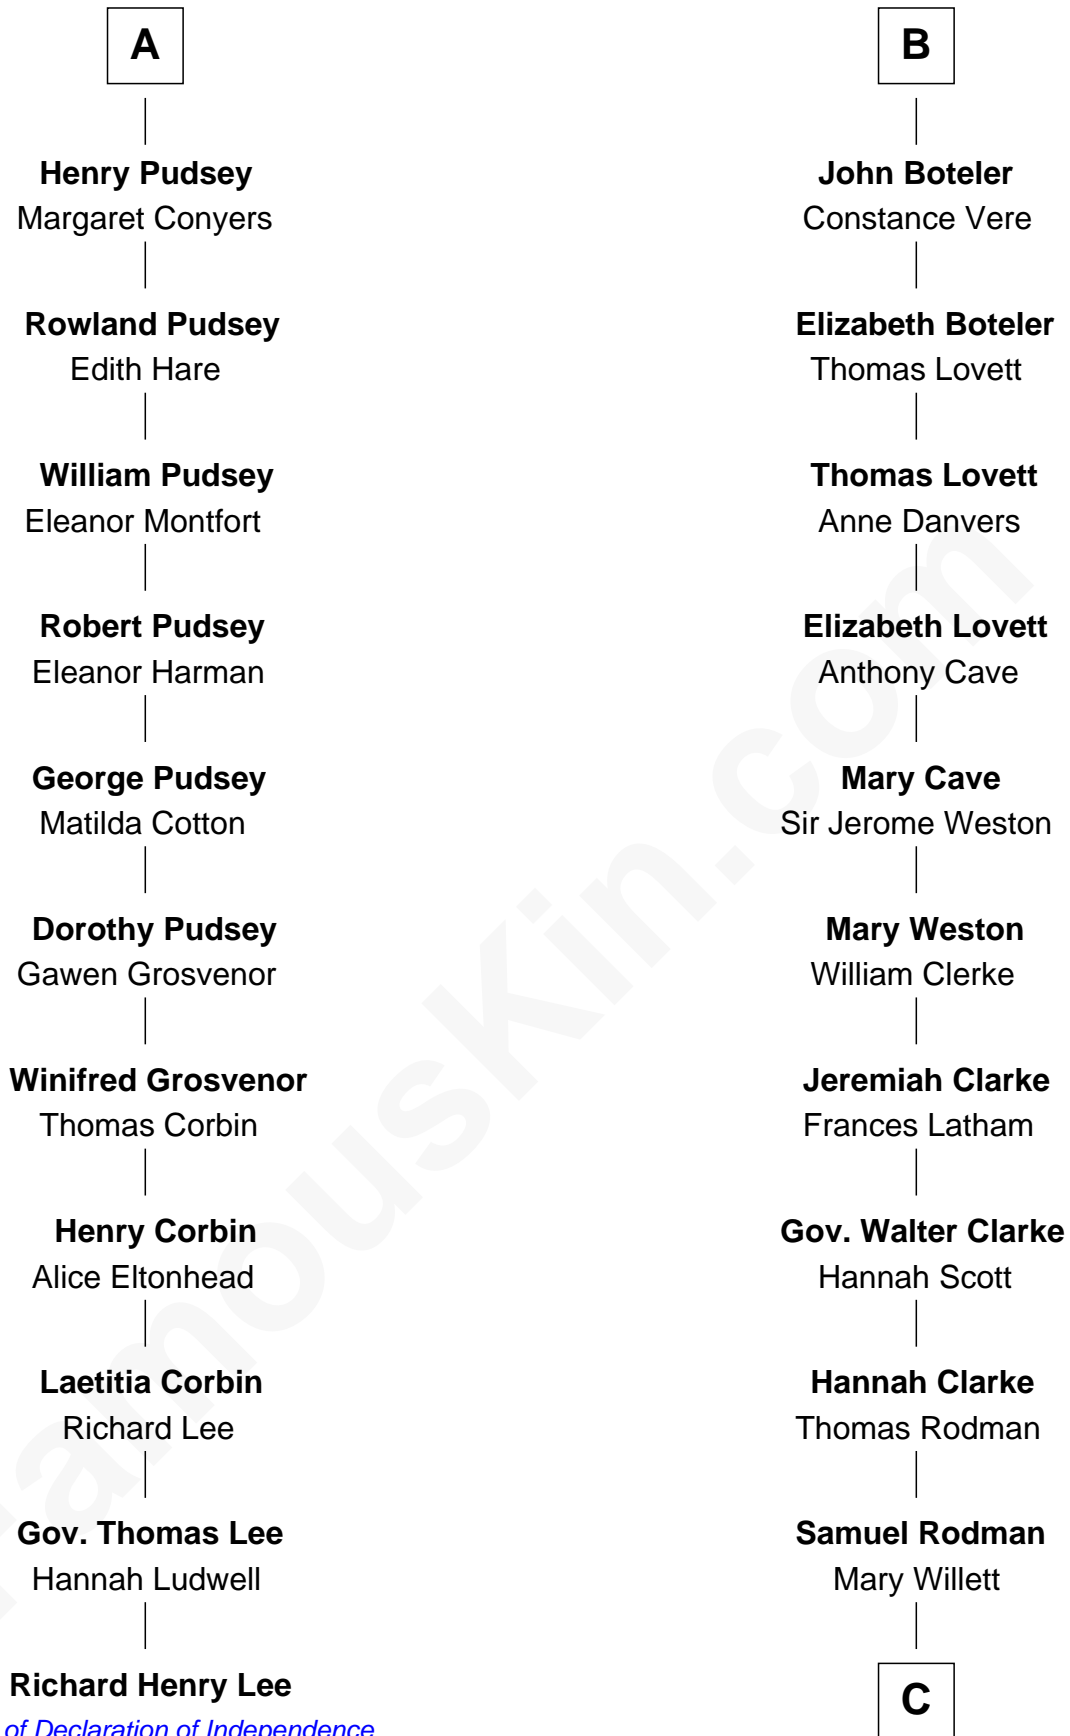

FamousKin.com

Relationship Chart of

Richard Henry Lee

Signer of the Declaration of Independence

17th cousin 3 times removed of

Joseph Wharton

Founder of the Wharton School of Business

C

Thomas Rodman

Mary Borden

Hannah Rodman

Samuel Rowland Fisher

Deborah Fisher

William Wharton

Joseph Wharton

Founder, Wharton School of Business