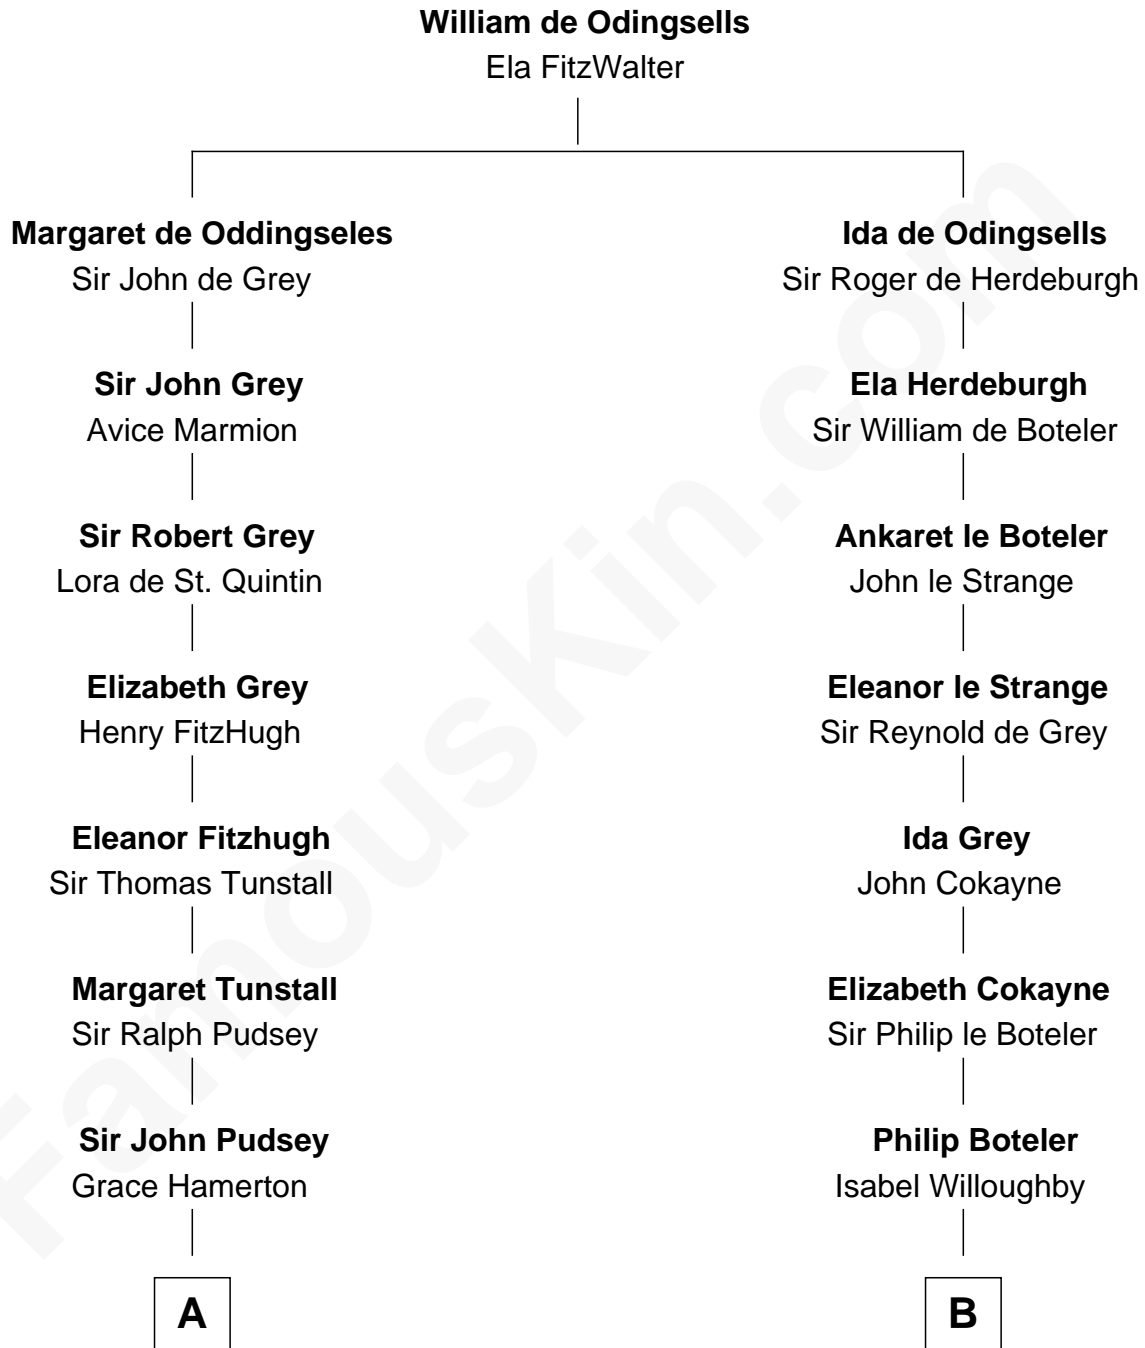

FamousKin.com

Relationship Chart of

Richard Henry Lee

Signer of the Declaration of Independence

17th cousin 3 times removed of

Joseph Wharton

Founder of the Wharton School of Business

C

Thomas Rodman

Mary Borden

Hannah Rodman

Samuel Rowland Fisher

Deborah Fisher

William Wharton

Joseph Wharton

Founder, Wharton School of Business