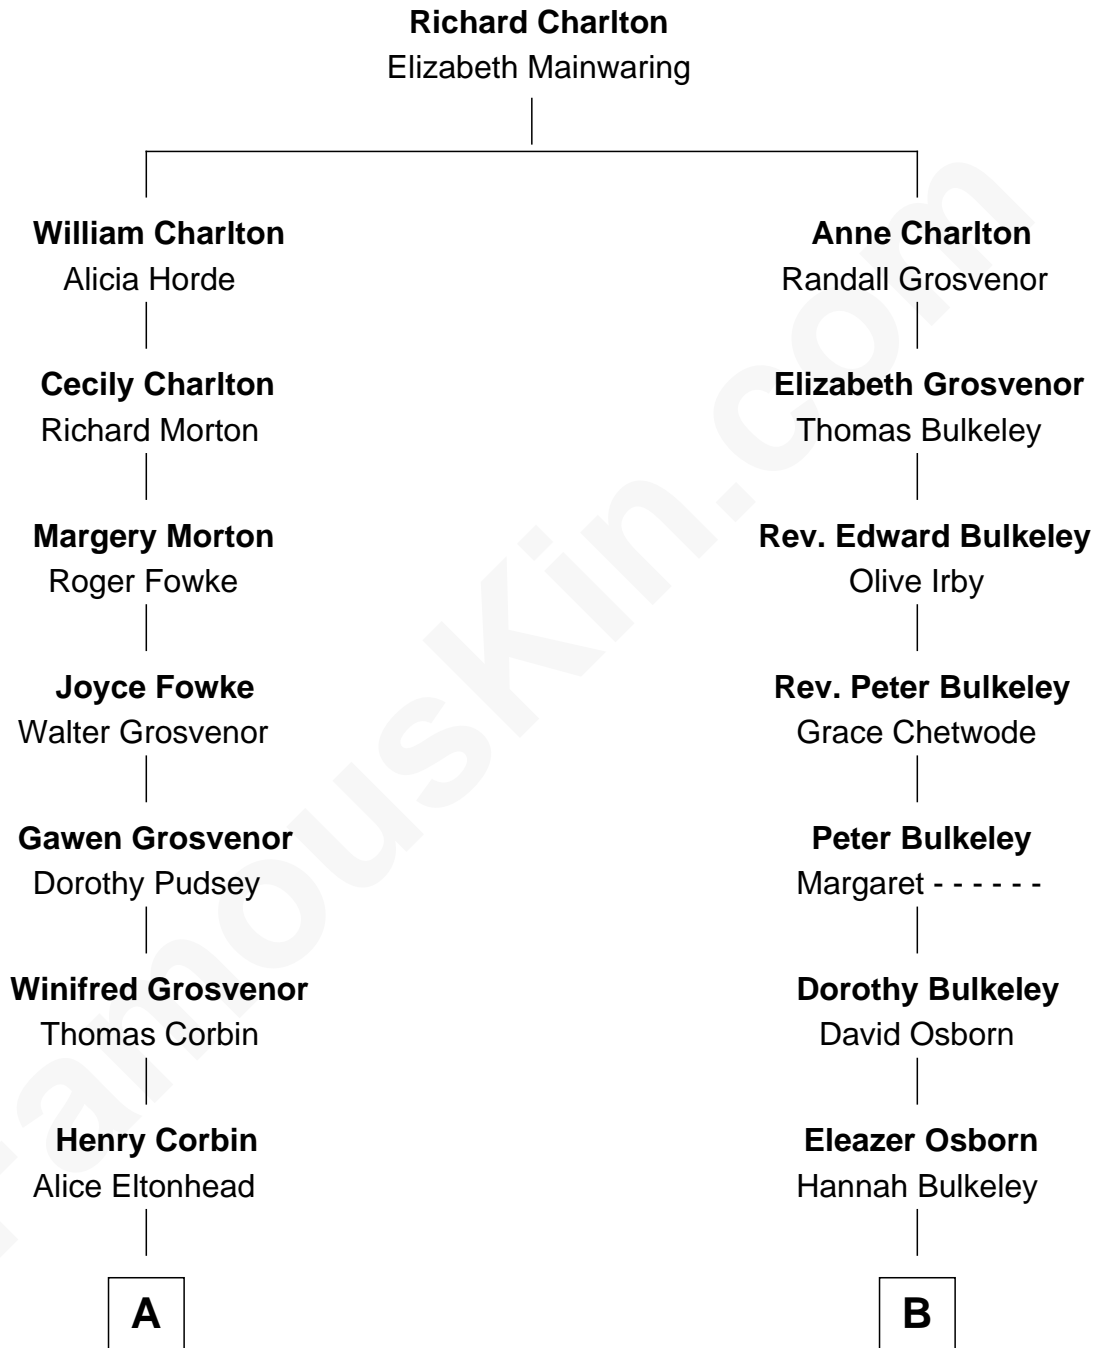

FamousKin.com

Relationship Chart of

Richard Henry Lee

Signer of the Declaration of Independence

9th cousin 1 time removed of

Jay Gould

American Railroad "Robber Baron"

A

Laetitia Corbin

Richard Lee

Gov. Thomas Lee

Hannah Ludwell

Richard Henry Lee

Signer of Declaration of Independence

B

Eleazer Osborn

Sarah Burr

Anna Osborn

Abraham Gould

John Burr Gould

Mary More

Jay Gould

"Robber Baron"