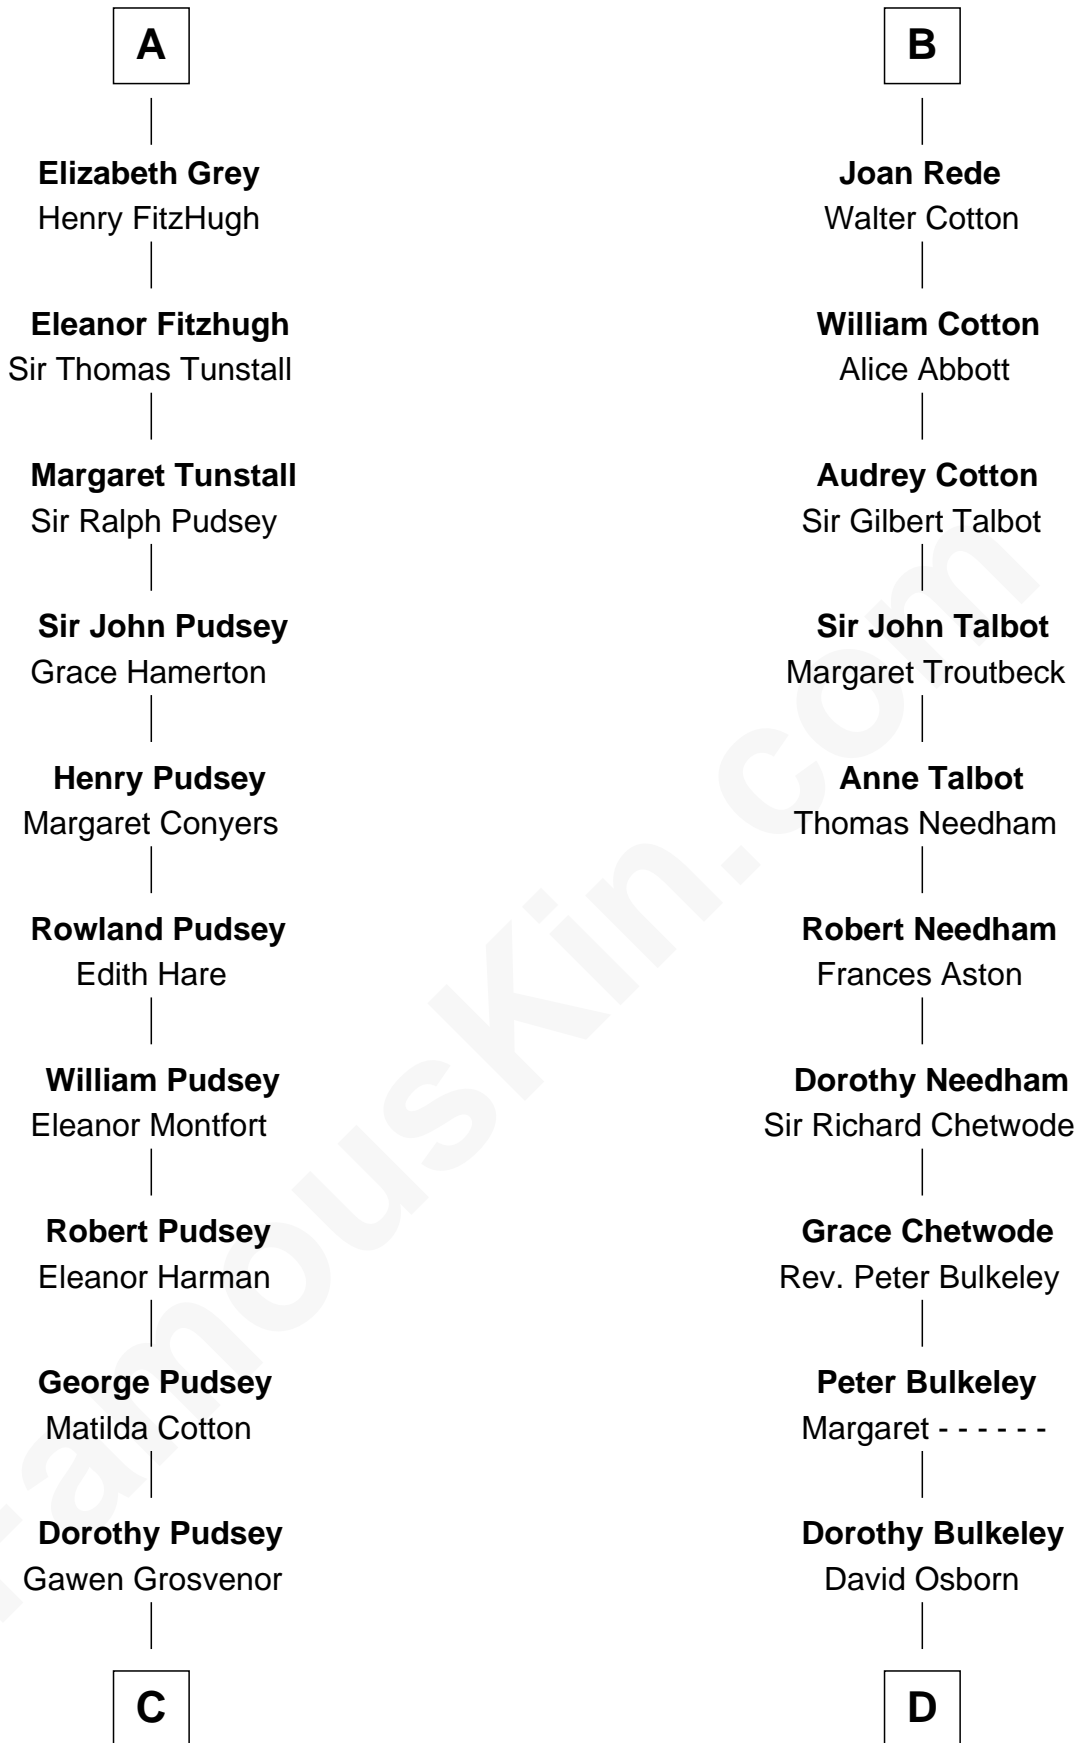

FamousKin.com

Relationship Chart of

Richard Henry Lee

Signer of the Declaration of Independence

21st cousin of

Jay Gould

American Railroad "Robber Baron"

C

Winifred Grosvenor

Thomas Corbin

Henry Corbin

Alice Eltonhead

Laetitia Corbin

Richard Lee

Gov. Thomas Lee

Hannah Ludwell

Abraham Gould

John Burr Gould

Mary More

Jay Gould

"Robber Baron"