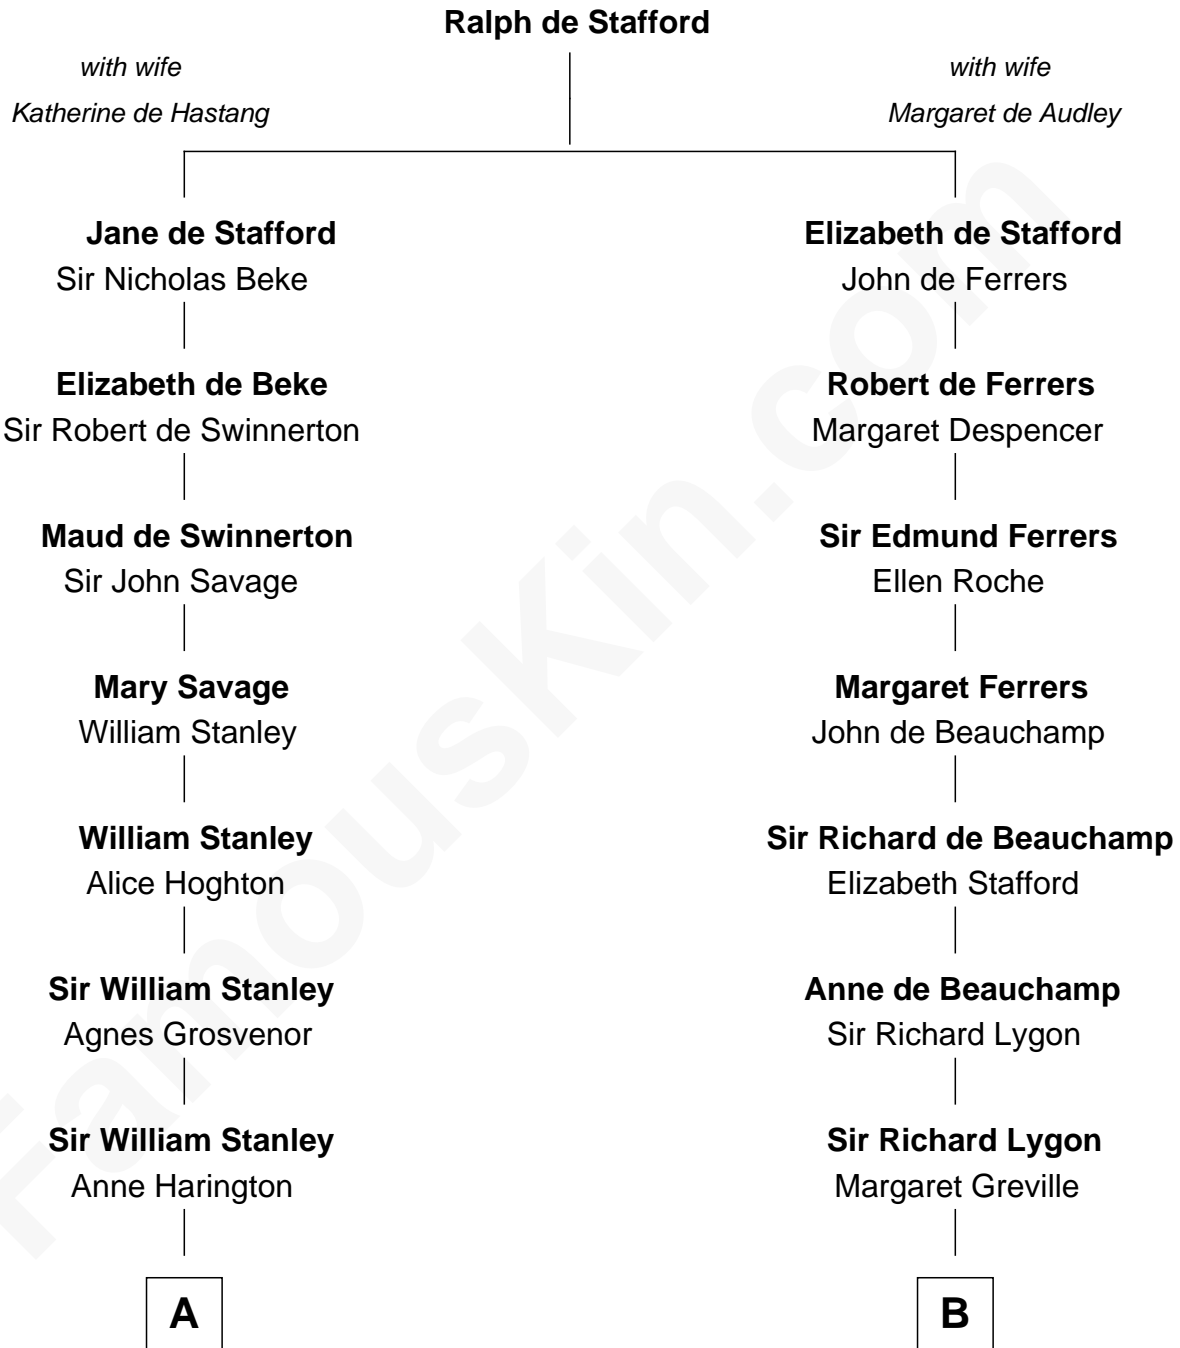

FamousKin.com

Relationship Chart of

Richard Henry Lee

Signer of the Declaration of Independence

13th cousin 7 times removed of

General George C. Marshall

Author of "The Marshall Plan"

C

Matilda Battaile Taliaferro

Martin Marshall

William Champe Marshall

Susan Myers

George Catlett Marshall

Laura Emily Bradford

General George C. Marshall

U.S. Army - World War II