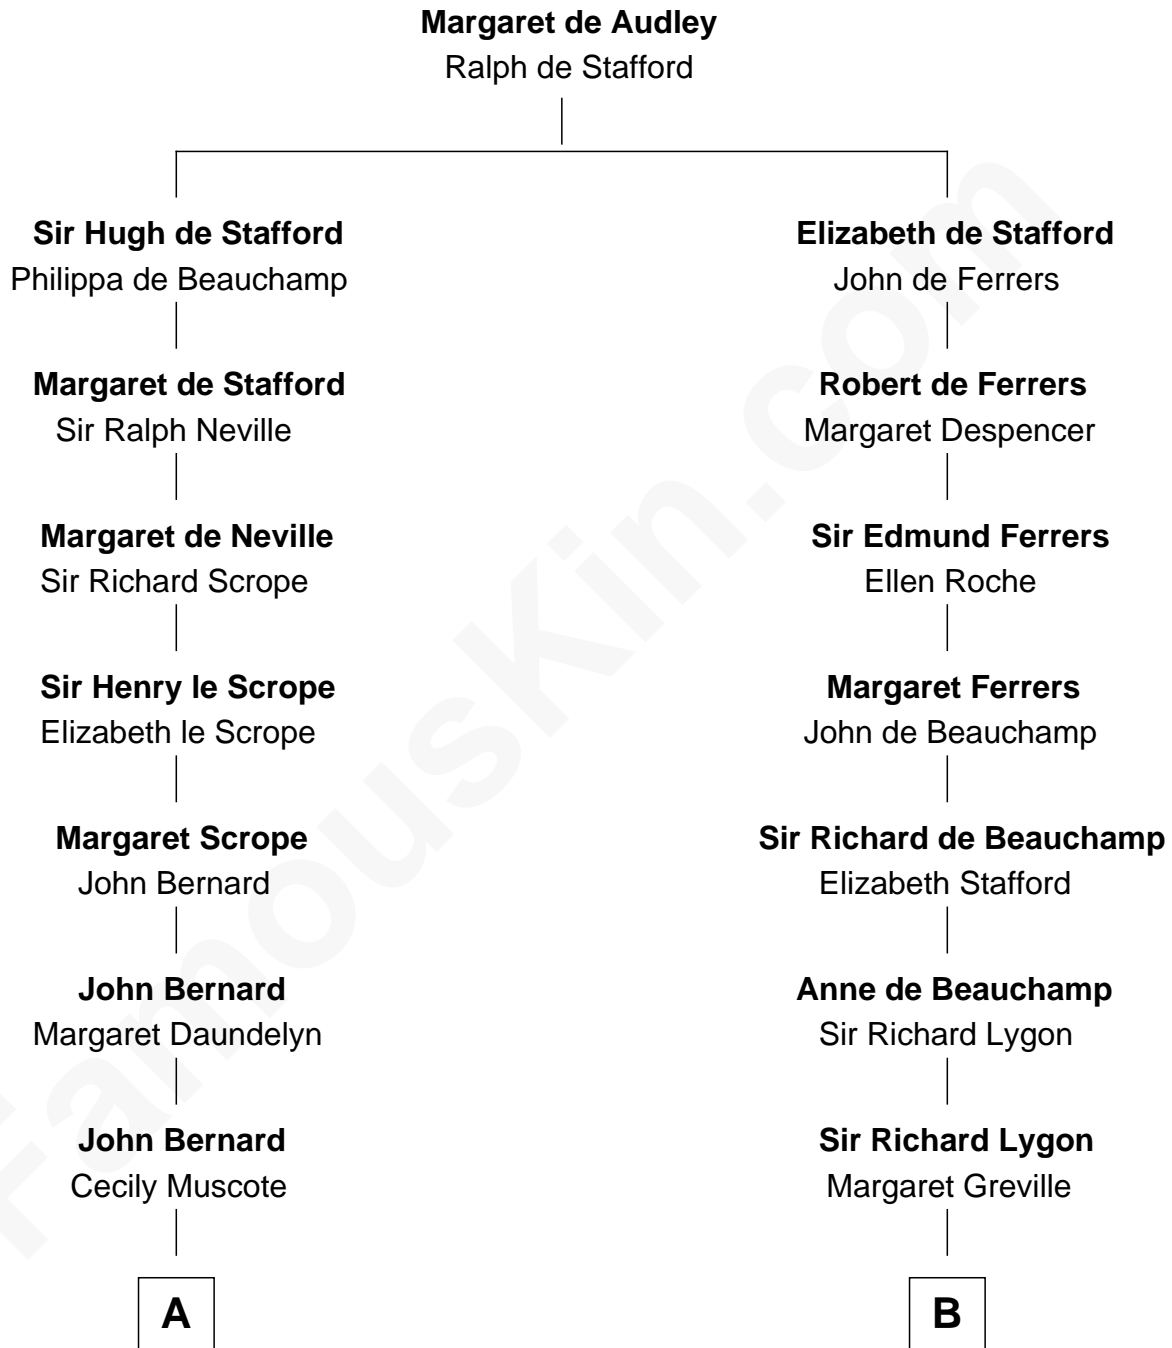

FamousKin.com

Relationship Chart of

Richard Henry Lee

Signer of the Declaration of Independence

13th cousin 7 times removed of

General George C. Marshall

Author of "The Marshall Plan"

C

Matilda Battaile Taliaferro

Martin Marshall

William Champe Marshall

Susan Myers

George Catlett Marshall

Laura Emily Bradford

General George C. Marshall

U.S. Army - World War II