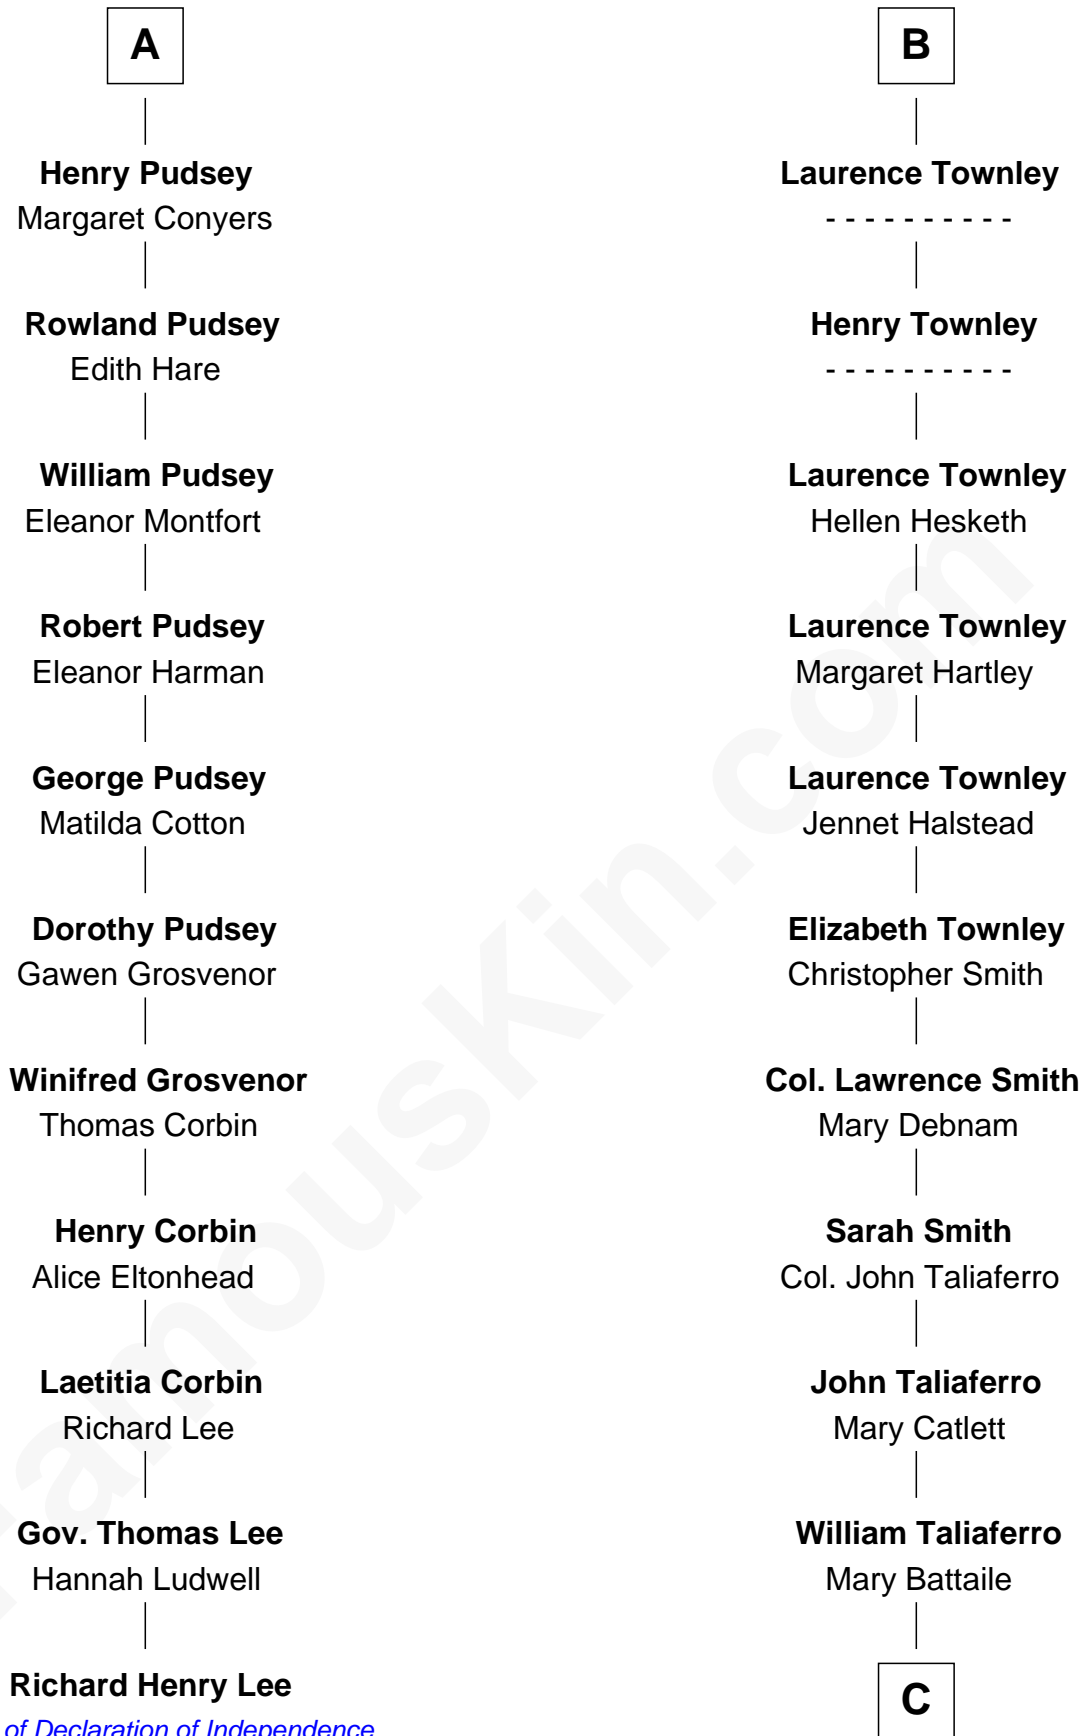

FamousKin.com

Relationship Chart of

Richard Henry Lee

Signer of the Declaration of Independence

17th cousin 4 times removed of

General George C. Marshall

Author of "The Marshall Plan"

C

Nicholas Taliaferro

Ann Champe Taliaferro

Matilda Battaile Taliaferro

Martin Marshall

William Champe Marshall

Susan Myers

George Catlett Marshall

Laura Emily Bradford