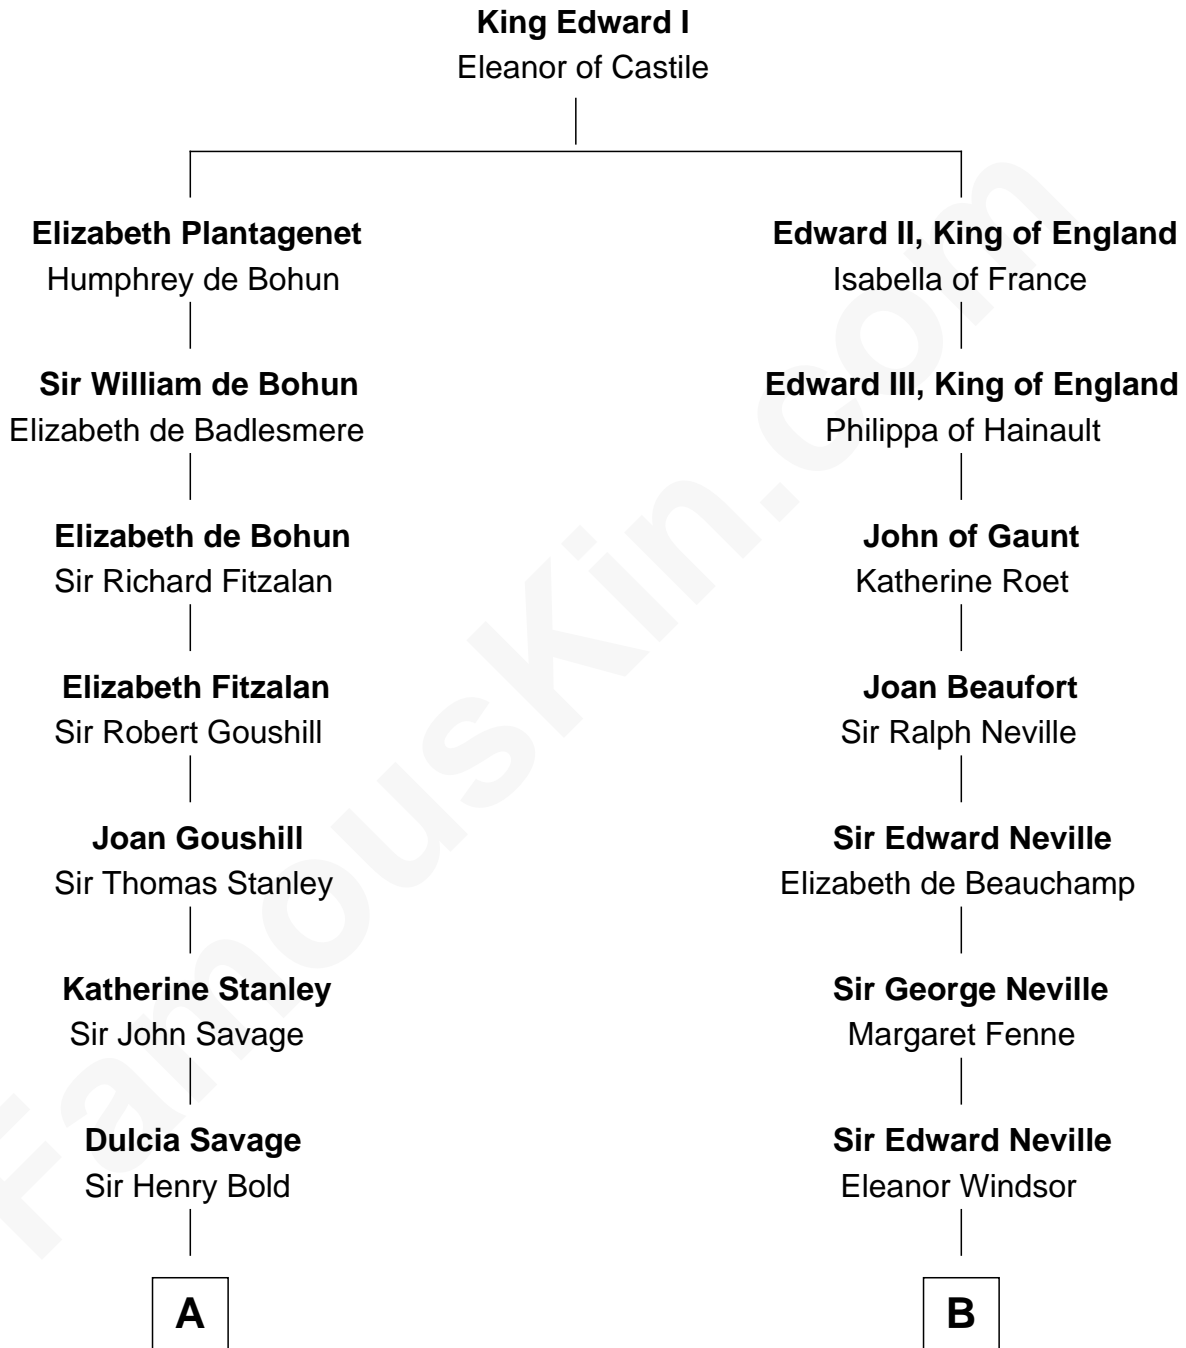

FamousKin.com

Relationship Chart of

Richard Henry Lee

Signer of the Declaration of Independence

14th cousin 3 times removed of

Lytton Strachey

Author and Co-Founder of Bloomsbury Group

A

Alice Eltonhead

Henry Corbin

Laetitia Corbin

Richard Lee

Gov. Thomas Lee

Hannah Ludwell

Richard Henry Lee

Signer of Declaration of Independence