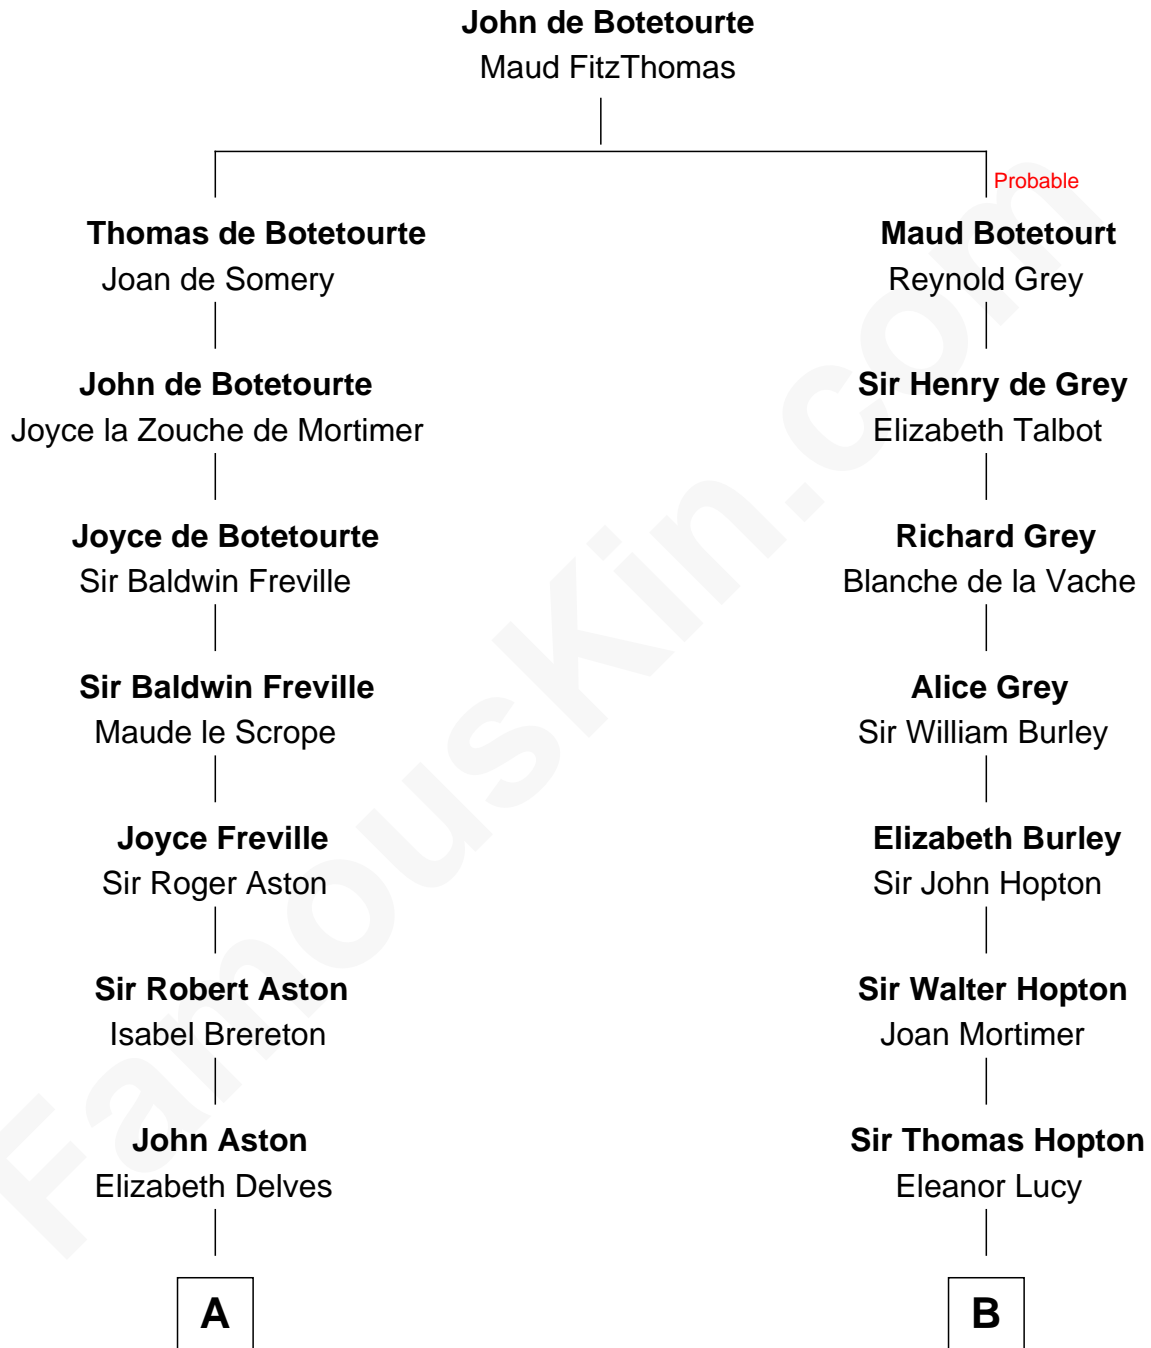

FamousKin.com

Relationship Chart of

Richard Henry Lee

Signer of the Declaration of Independence

17th cousin 4 times removed of

Olivia De Havilland
Movie Actress

C

Richard Molesworth

Catherine Cobb

John Molesworth

Louise Tomkyns

Margaret Letitia Molesworth

Charles Richard De Havilland

Walter Augustus De Havilland

Lillian Augusta Ruse

Olivia De Havilland